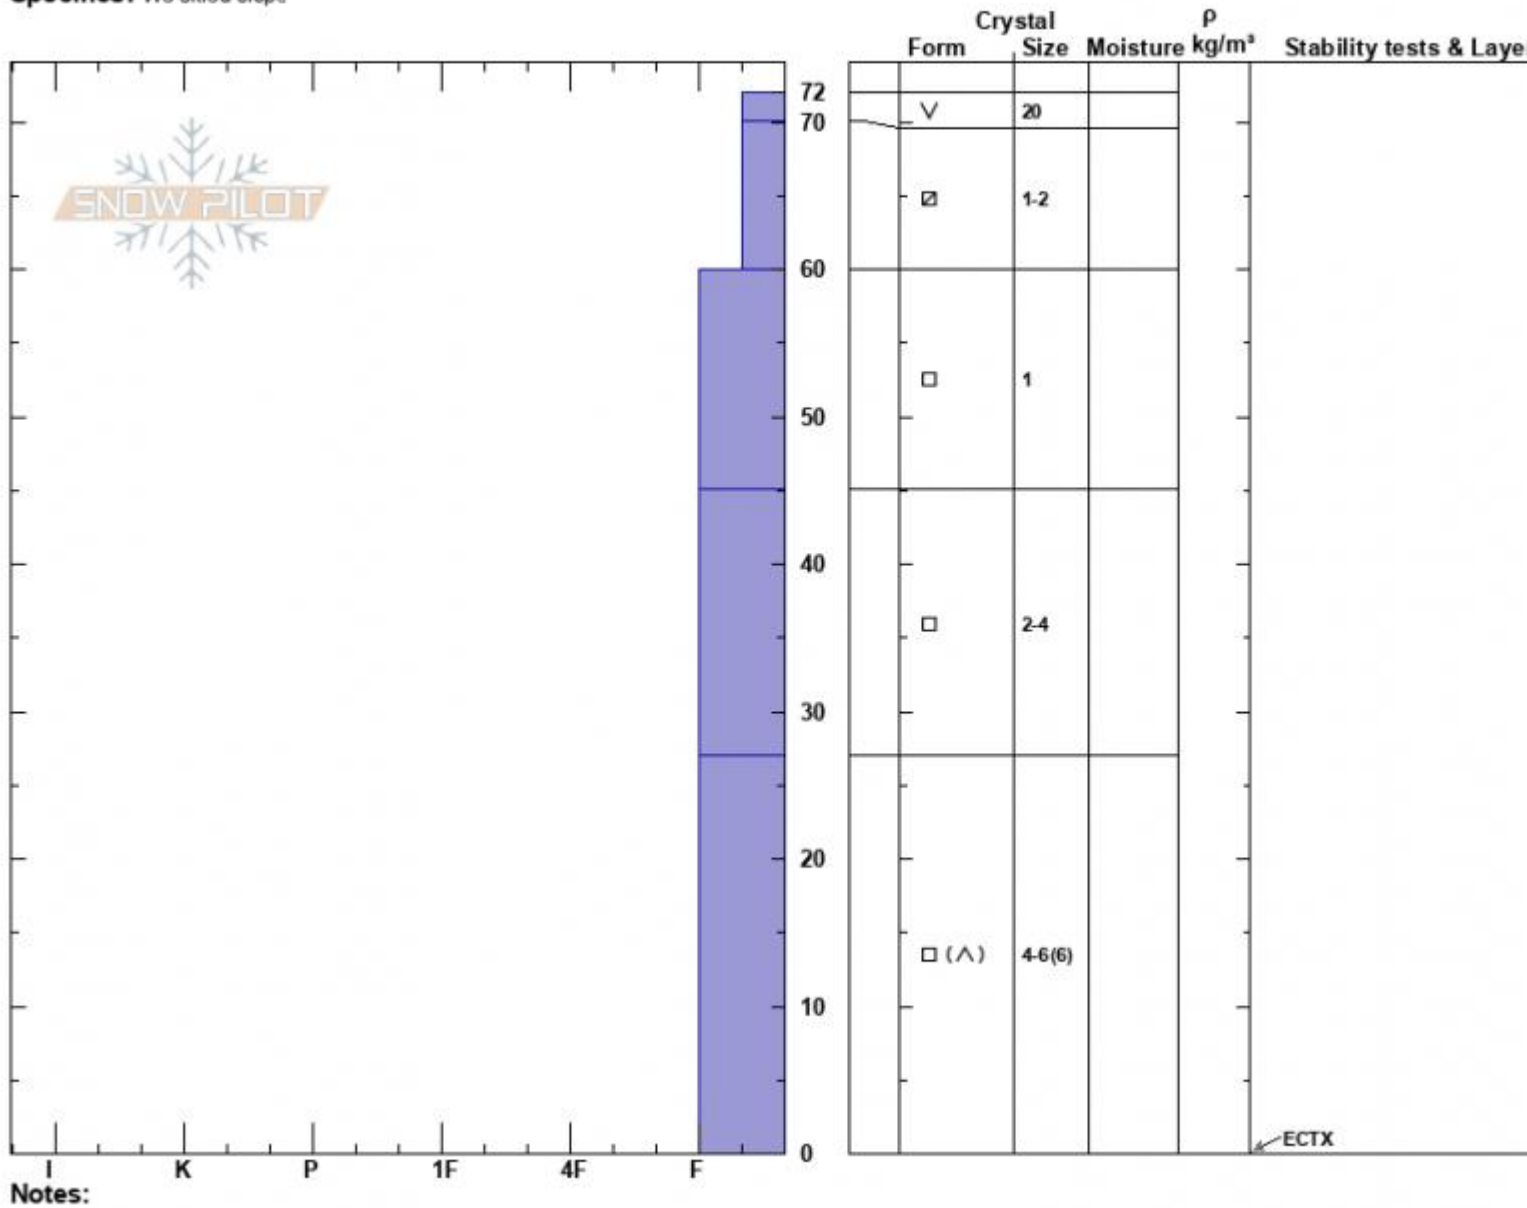

Bacon Rind Meadow
 Madison Range-S
 MT
 Elevation: 8850 ft
 Aspect: 80°
 Specifics: We skied slope

Dave Zinn
 01/02/2024 - 11:15am
 Co-ord: 44.96977N, -111.09560W
 Slope Angle: 25°
 Wind Loading: no

Stability: Very Good
 Air Temperature:
 Sky Cover: BKN
 Precipitation: NO
 Wind: Calm

HS:72
 PF:70
 Layer Notes:

Notes:
 Advisory Region
 Southern Madison
 Longitude
 -111.10W
 Latitude
 44.96N
 Southern Madison, 2024-01-02