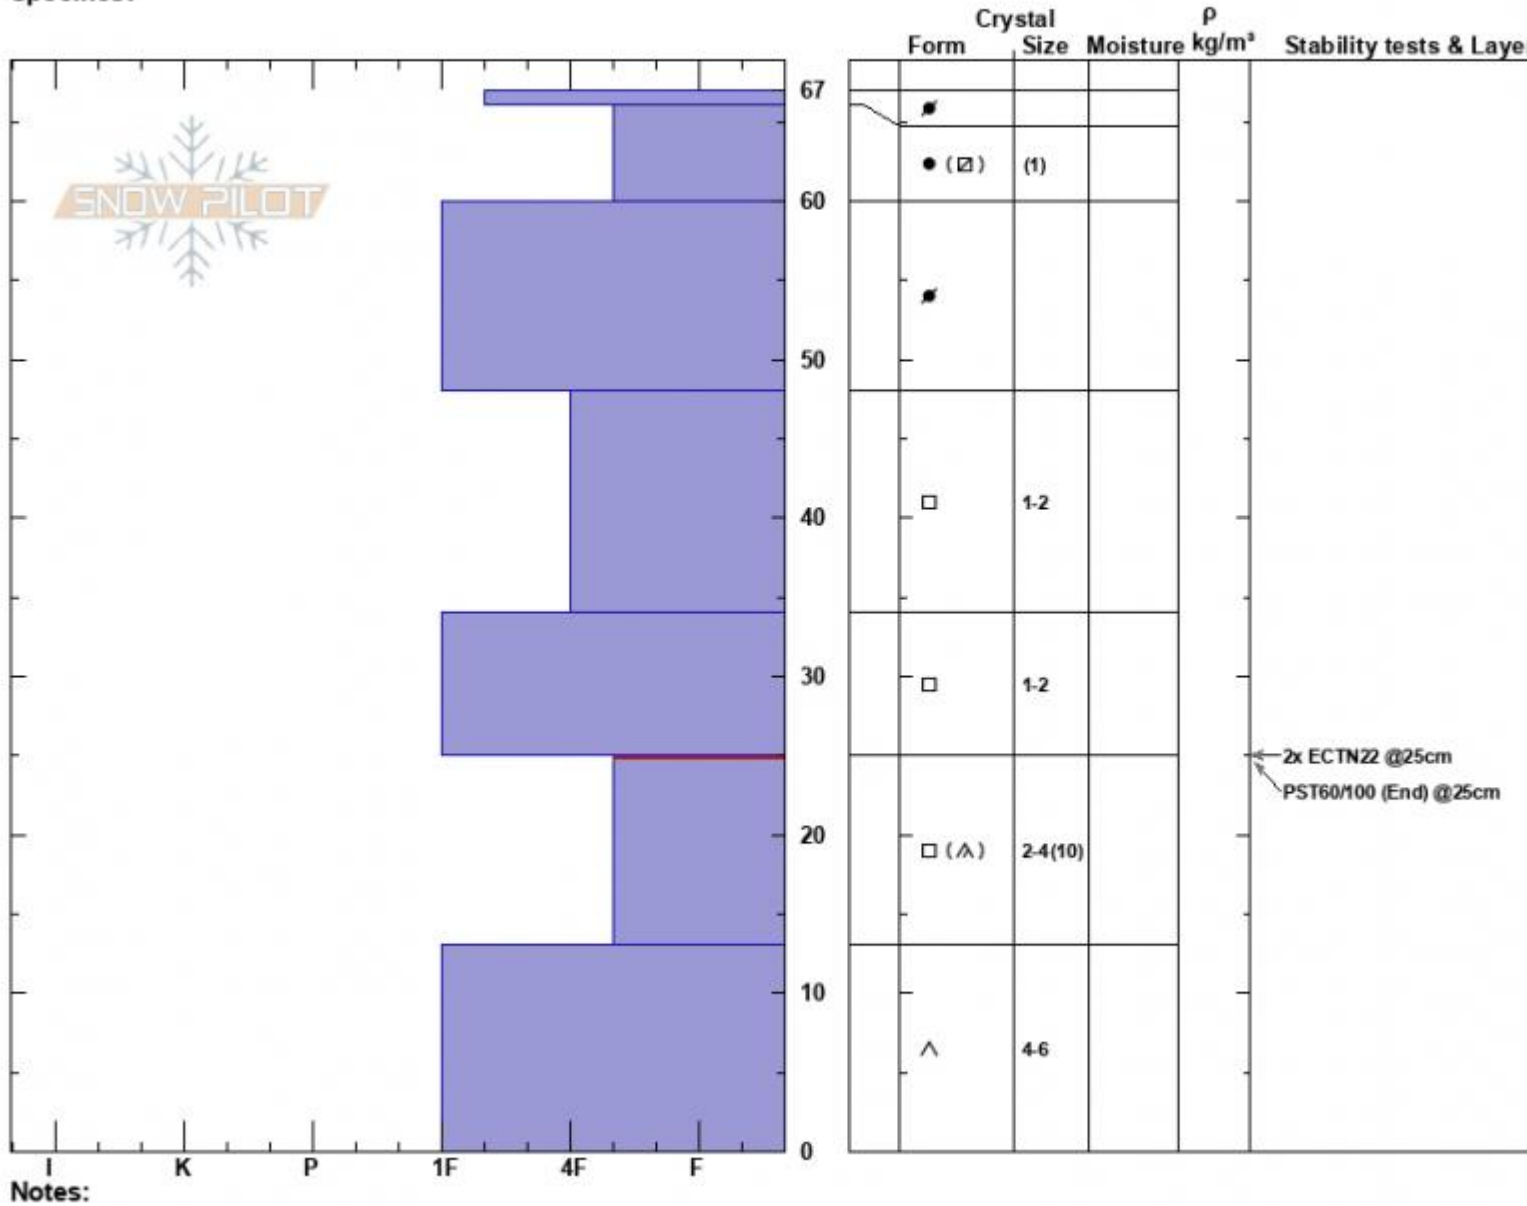

Cedar Shoulder  
 Madison Range-N  
 MT  
 Elevation: 9430 ft  
 Aspect: 10°  
 Specifics:

Dave Zinn  
 01/04/2024 - 1:00pm  
 Co-ord: 45.22519N, -111.49403W  
 Slope Angle: 26°  
 Wind Loading: previous

Stability: Good  
 Air Temperature:  
 Sky Cover: OVC  
 Precipitation: S-1  
 Wind: SW Light Breeze

HS:67  
 PF:50  
 Layer Notes:  
 25-13cm: Problematic layer

Advisory Region  
 Northern Madison  
 Longitude  
 -111.51W  
 Latitude  
 45.23N  
 Northern Madison, 2024-01-04