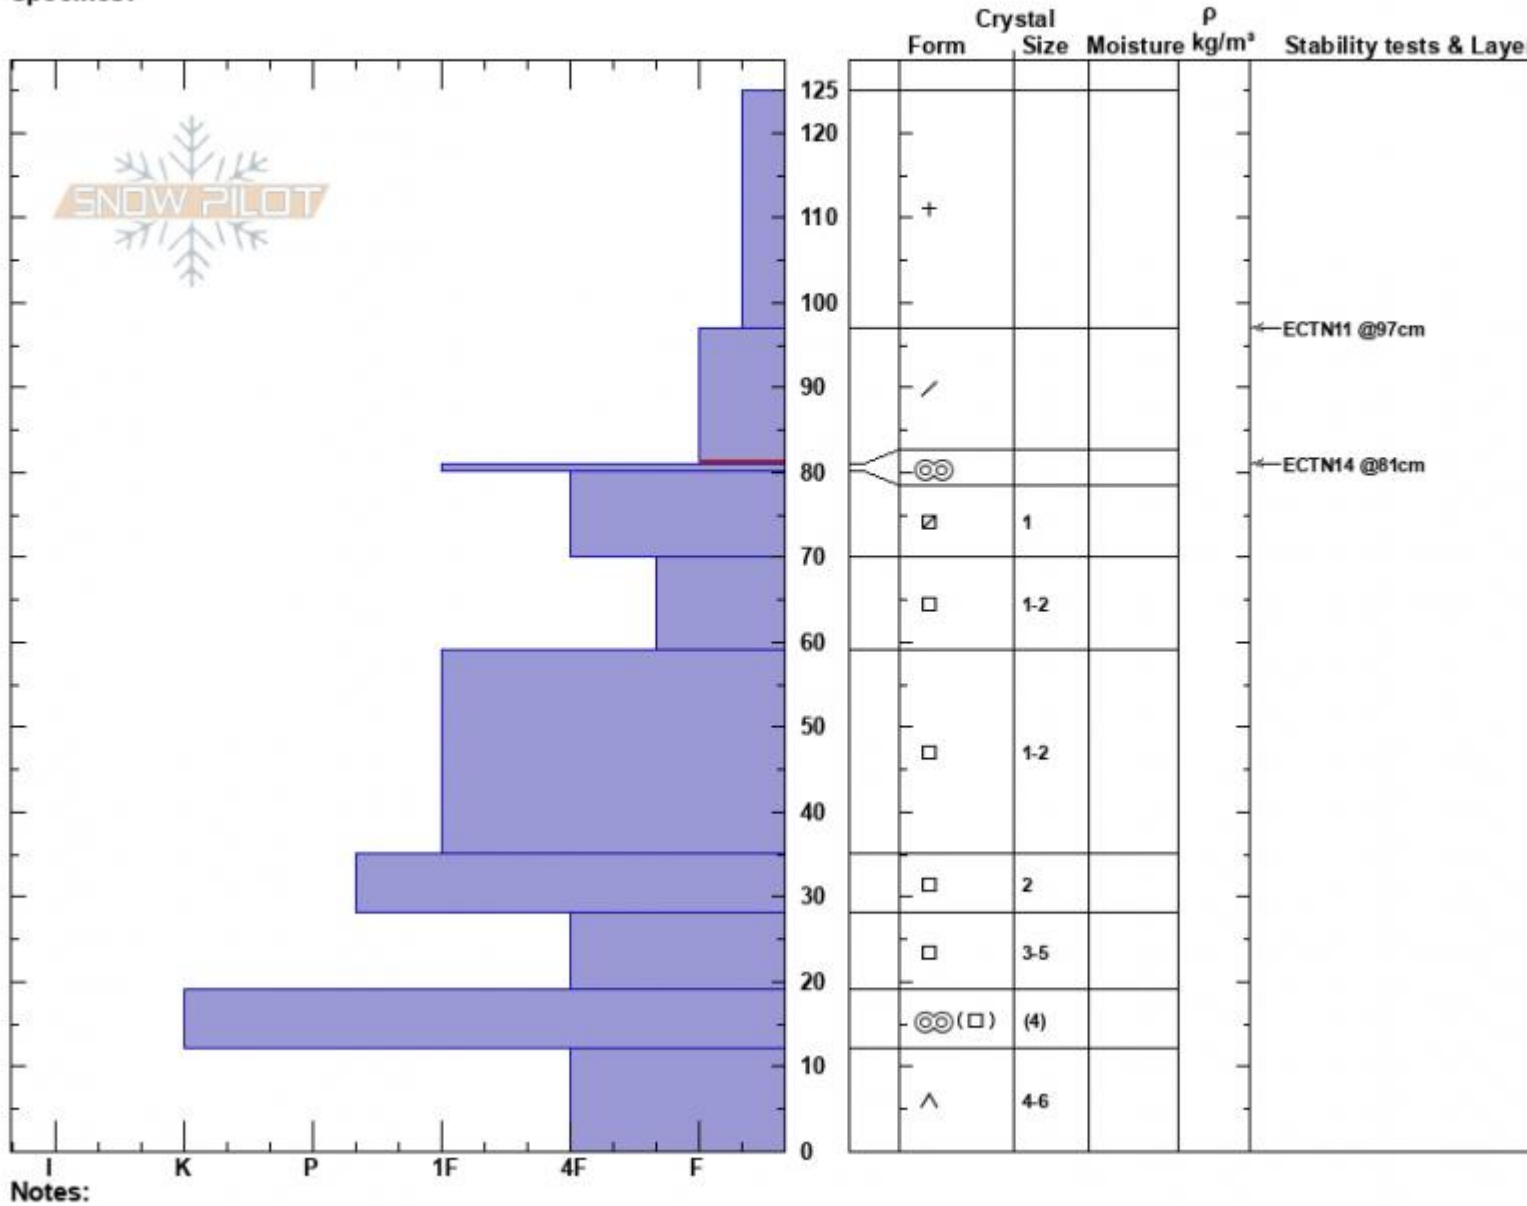

Below the Ramp
 Bridger Range
 MT
 Elevation: 7880 ft
 Aspect: 104°
 Specifics:

Zach Peterson
 01/11/2024 - 11:00am
 Co-ord: 45.82964N, -110.92917W
 Slope Angle: 12°
 Wind Loading: no

Stability: Fair
 Air Temperature:
 Sky Cover: OVC
 Precipitation: NO
 Wind: Calm

HS:125 **Layer Notes:**
 97-81cm: Problematic layer

Notes:
 Advisory Region
 Bridger Range
 Longitude
 -110.93W
 Latitude
 45.83N
 Bridger Range, 2024-01-11