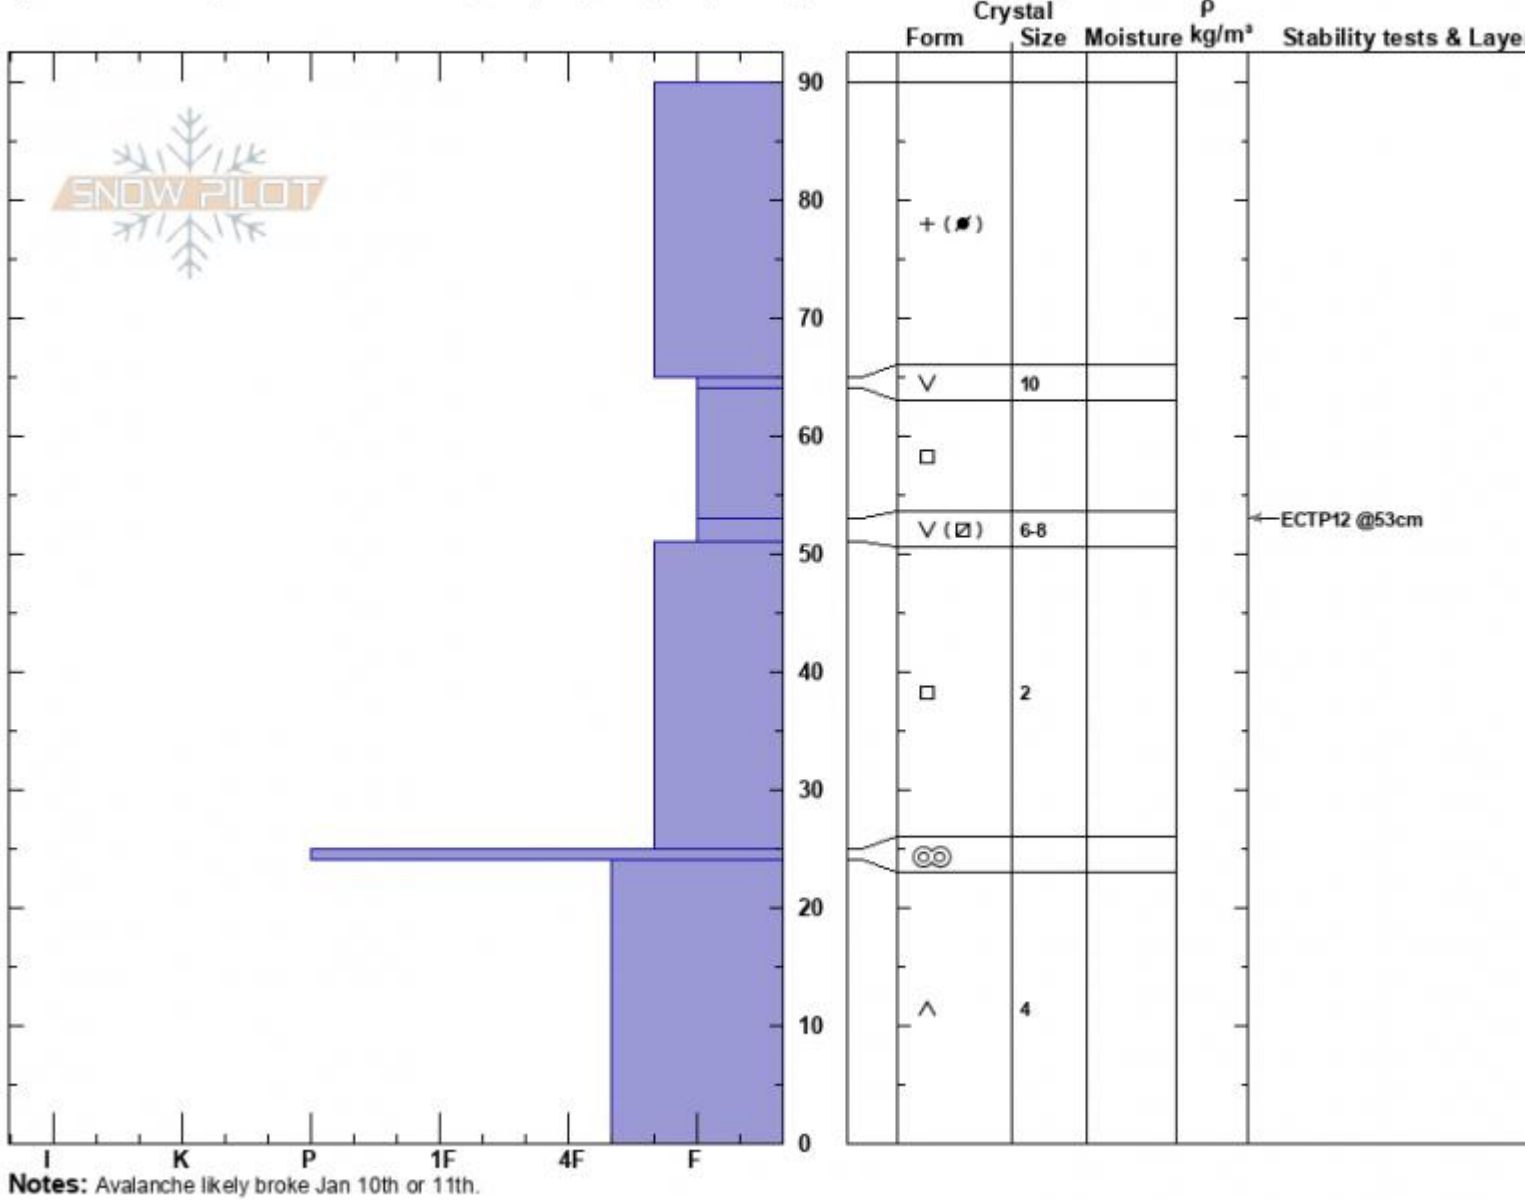

Ski Hill  
 Lionhead Range  
 MT  
 Elevation: 8100 ft  
 Aspect: 80°

Ian Hoyer  
 01/16/2024 - 2:00pm  
 Co-ord: 44.70904N, -111.29771W  
 Slope Angle: 25°  
 Wind Loading: no

Stability: Poor  
 Air Temperature:  
 Sky Cover: BKN  
 Precipitation: NO  
 Wind: Calm

HS:90  
 PF:65  
 Layer Notes:  
 53-51cm: Problematic layer

Specifics: Pit is adjacent to avalanche: crown; Collapsing, widespread; Cracking; Recent avalanche activity on similar slopes

Advisory Region  
 Lionhead Range  
 Longitude  
 -111.32W  
 Latitude  
 44.71N

**Avalanche Details:** [Collapses and cracking at Lionhead](#)  
 Lionhead Range, 2024-01-16