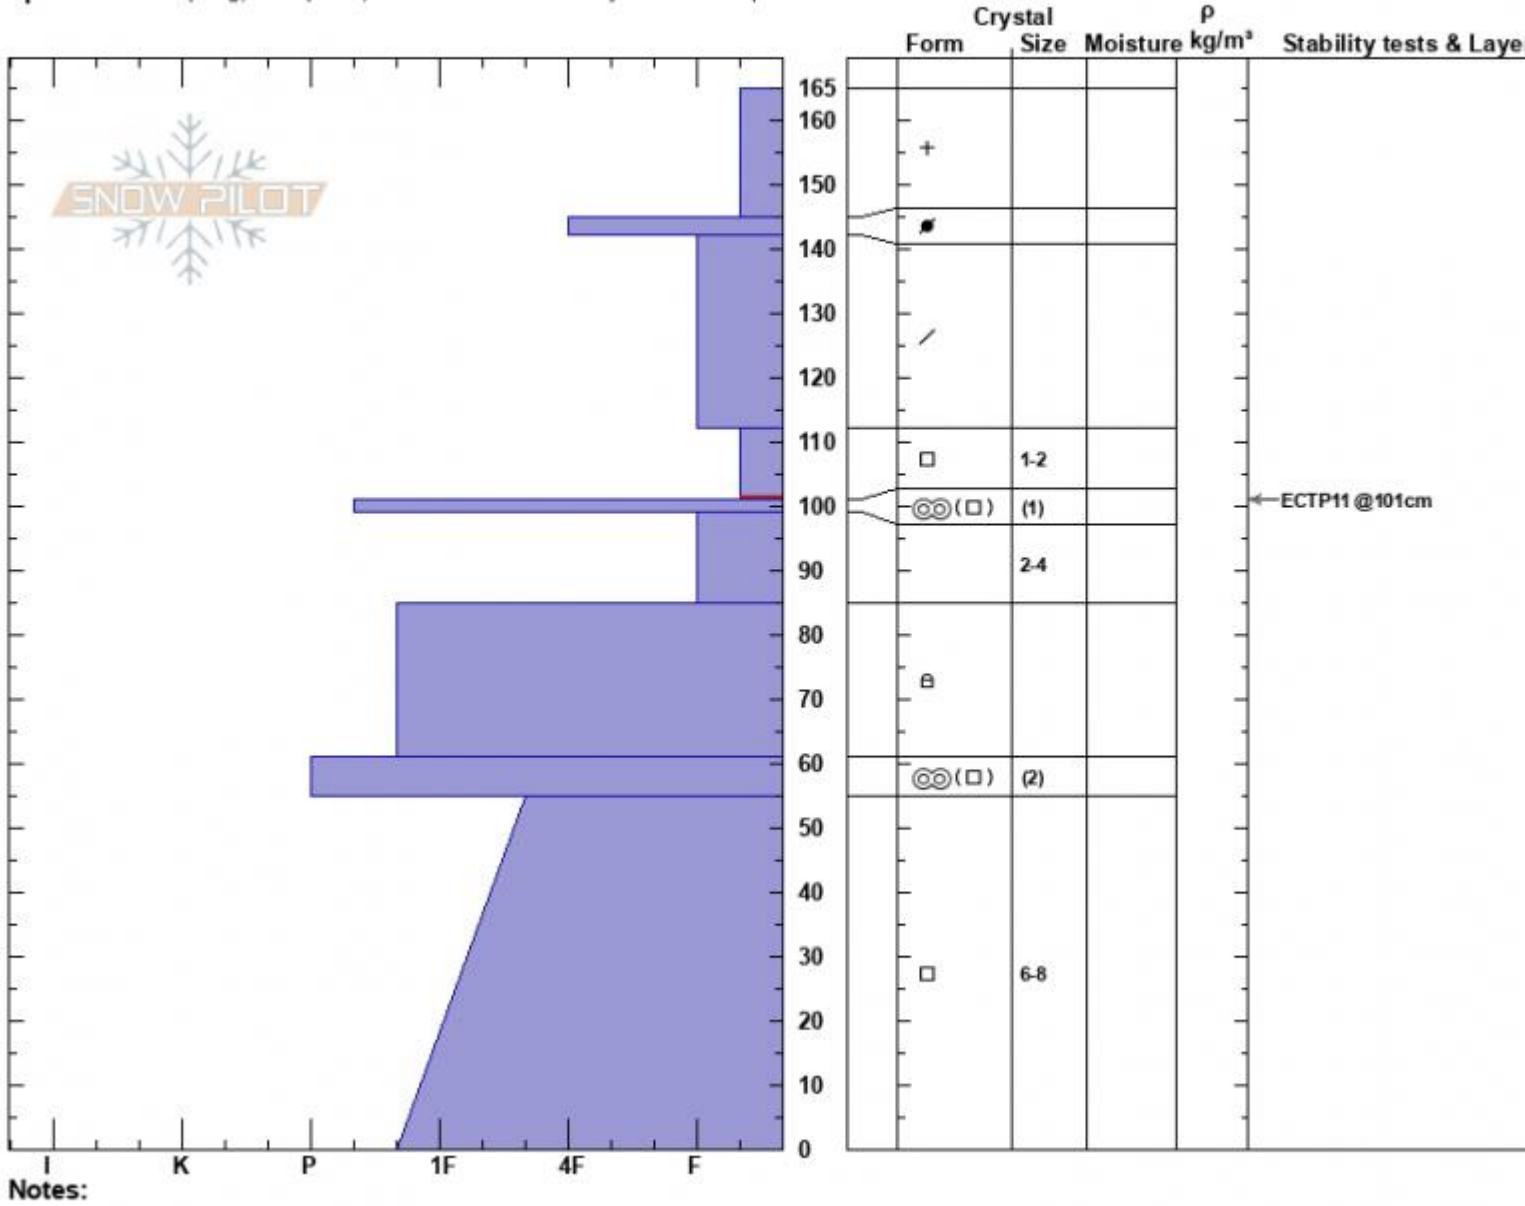

Almost Died  
 Cooke City  
 MT  
 Elevation: 9500 ft  
 Aspect: 85°  
 Specifics: Collapsing, widespread; Recent avalanche activity on similar slopes

Ian Hoyer  
 01/17/2024 - 3:00pm  
 Co-ord: 45.05041N, -109.93168W  
 Slope Angle: 32°  
 Wind Loading: previous

Stability: Poor  
 Air Temperature:  
 Sky Cover: OVC  
 Precipitation: S1  
 Wind: Calm

HS:165 Layer Notes:  
 PF:125 112-101cm:Problematic layer

Advisory Region  
 Cooke City  
 Longitude  
 -109.93W  
 Latitude  
 45.07N  
 Cooke City, 2024-01-17