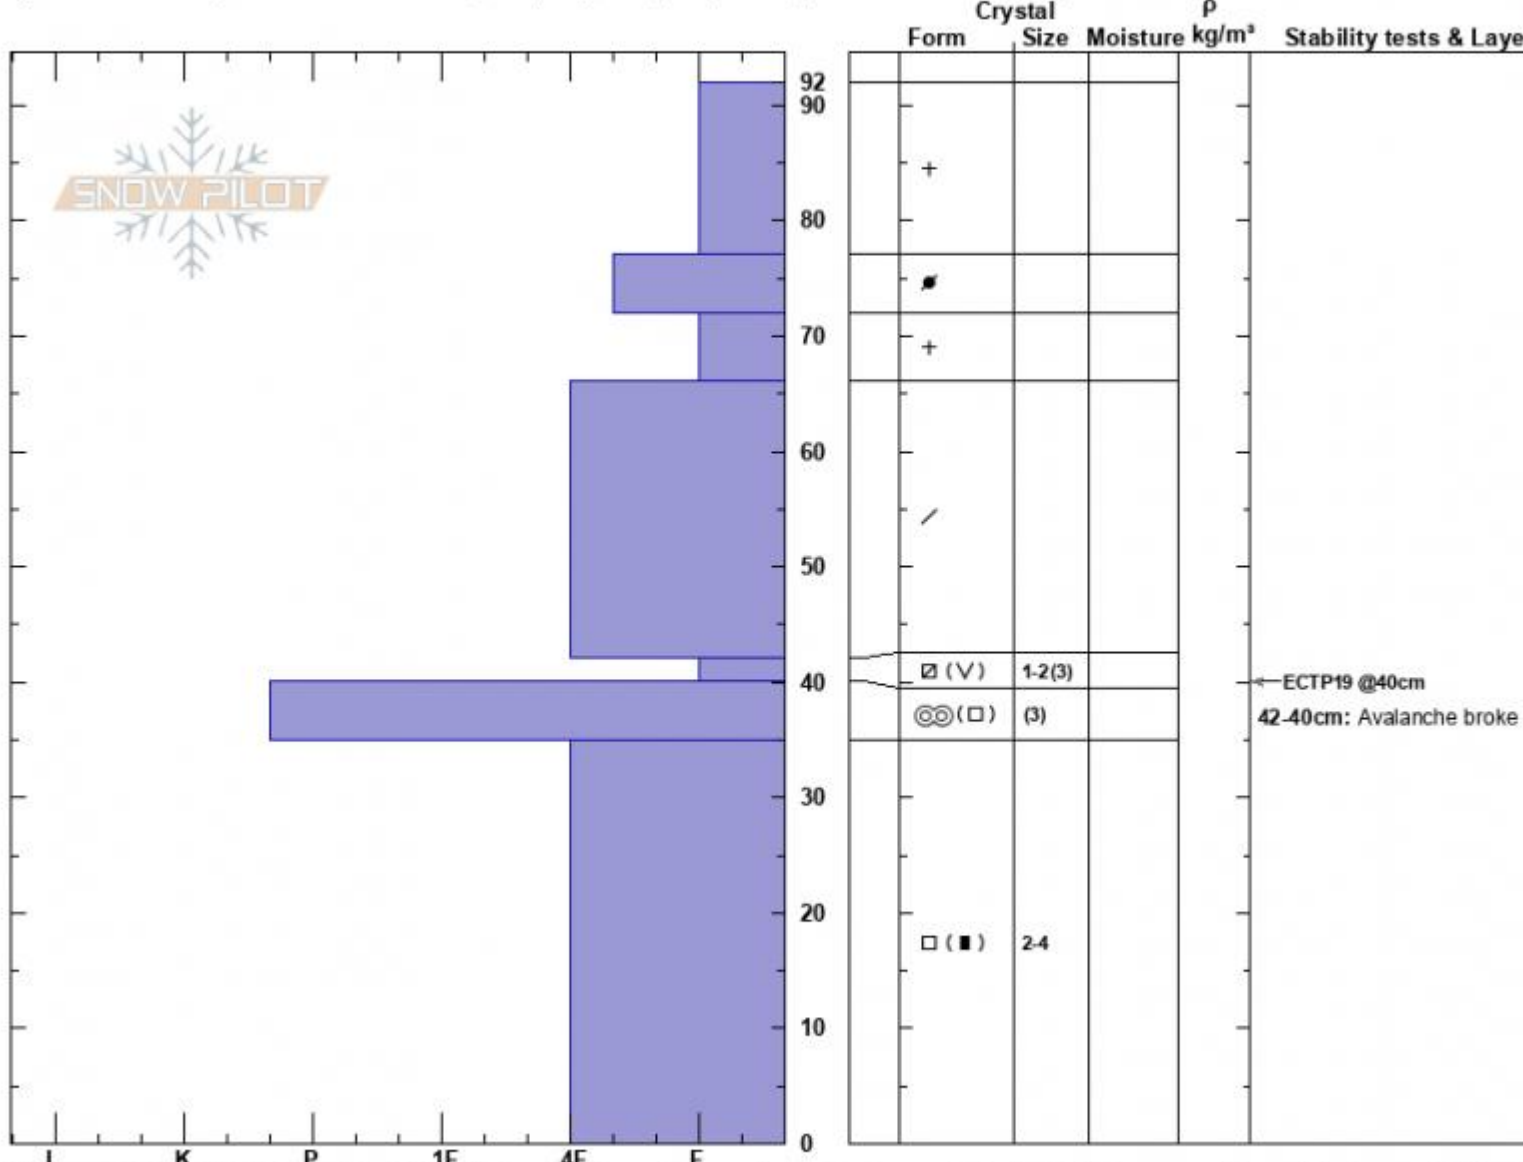

Marty's Crown ASr  
 Beartooths  
 MT  
 Elevation: 9500 ft  
 Aspect: 235°

Zach Peterson  
 01/18/2024 - 10:30am  
 Co-ord: 45.04175N, -109.94244W  
 Slope Angle: 34°  
 Wind Loading: previous

Stability: Very Poor  
 Air Temperature:  
 Sky Cover: BKN  
 Precipitation: NO  
 Wind: NW Moderate

HS:92  
**Layer Notes:**  
 42-40cm: Avalanche broke here  
 42-40cm: Problematic layer

**Specifics:** Pit is adjacent to avalanche: crown; Collapsing, widespread; Cracking; Recent avalanche activity on similar slopes

**Notes:** SS-ASr-R3-D2-O, 150' wide, 350' vertical run. We triggered this avalanche from low-angle terrain in the trees several hundred feet away. Additional avalanche activity on different slopes

Advisory Region  
 Cooke City  
 Longitude  
 -109.95W

Latitude

45.05N

Cooke City, 2024-01-18