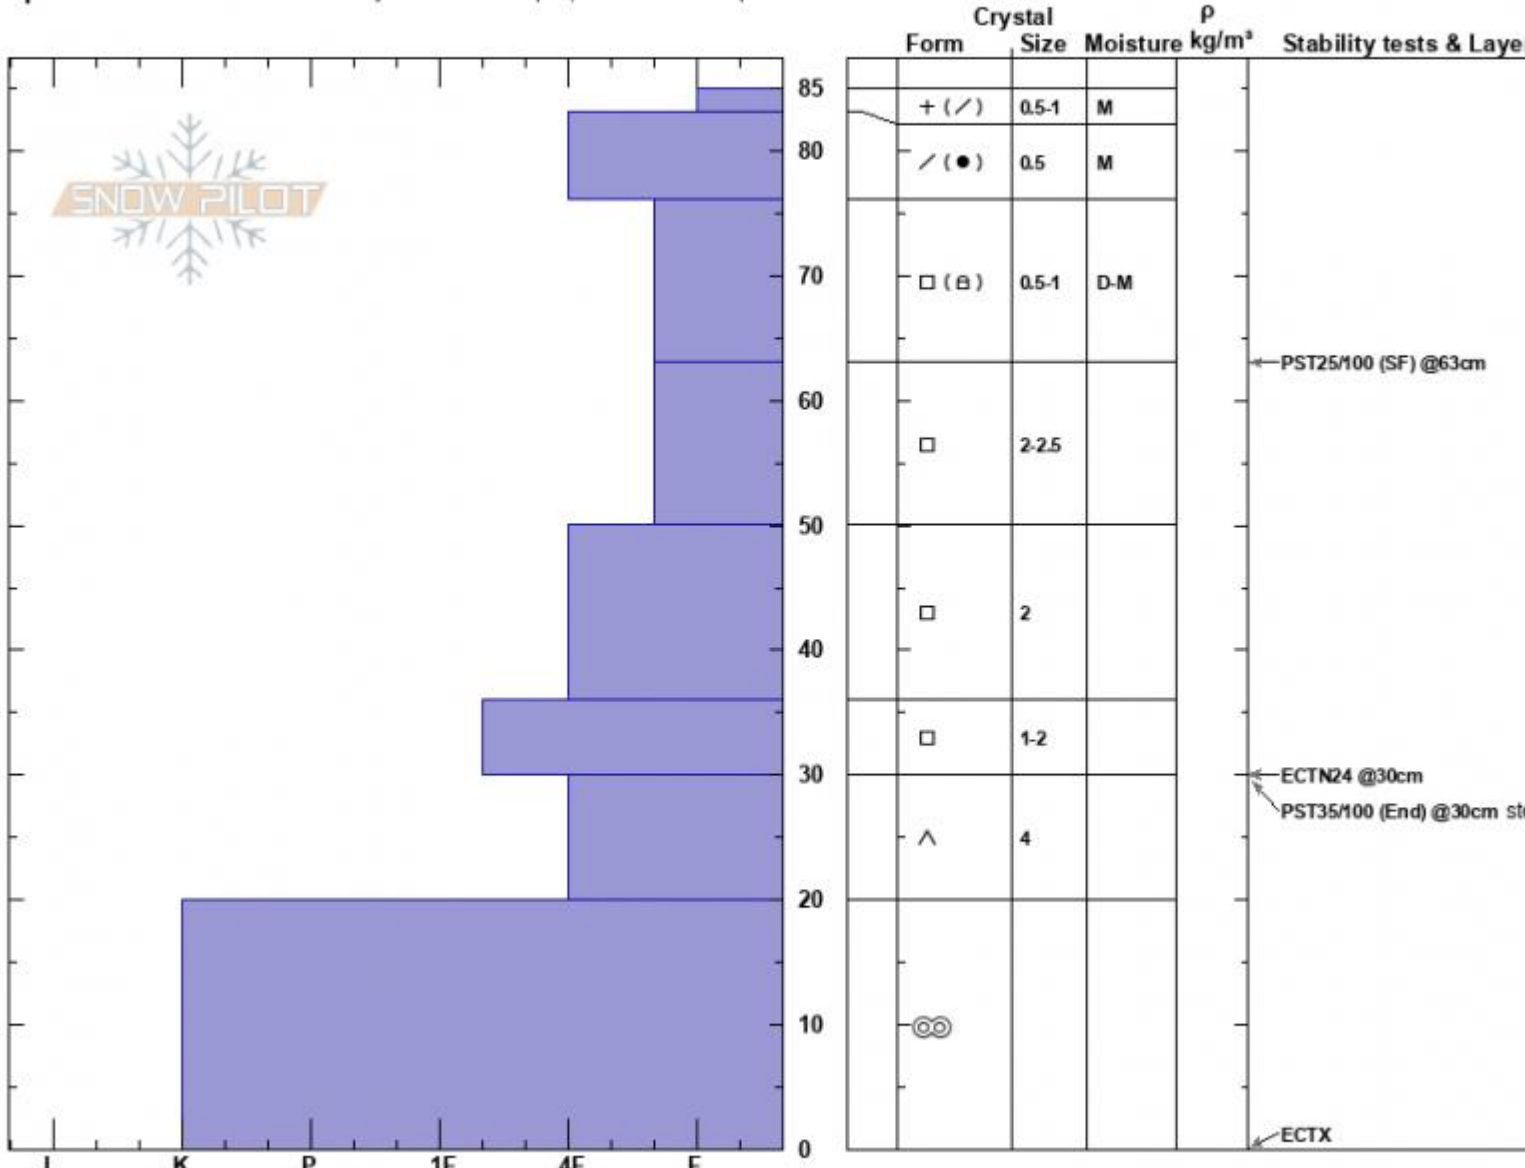

Refr. Chutes/Ramp  
 Bridger Range  
 MT  
 Elevation: 8330 ft  
 Aspect: 15°  
 Specifics: Recent avalanche activity on different slopes; Ski tracks on slope

Alex Marienthal  
 01/20/2024 - 1:00pm  
 Co-ord: 45.82880N, -110.93213W  
 Slope Angle: 26°  
 Wind Loading: no

Stability: Fair  
 Air Temperature: 1°C  
 Sky Cover: BKN  
 Precipitation: NO  
 Wind: Calm

HS:85  
 PF:80  
 PS:15  
 Layer Notes: 30-20cm:Problematic layer

Notes: Top 7.5" of snow = 1" of SWE (19cm snow = 25mm SWE).  
 Recent snowfall settled to 3.5" = 0.4" SWE (9cm snow = 10mm SWE).

Advisory Region  
 Bridger Range  
 Longitude  
 -110.93W  
 Latitude  
 45.83N  
 Bridger Range, 2024-01-20