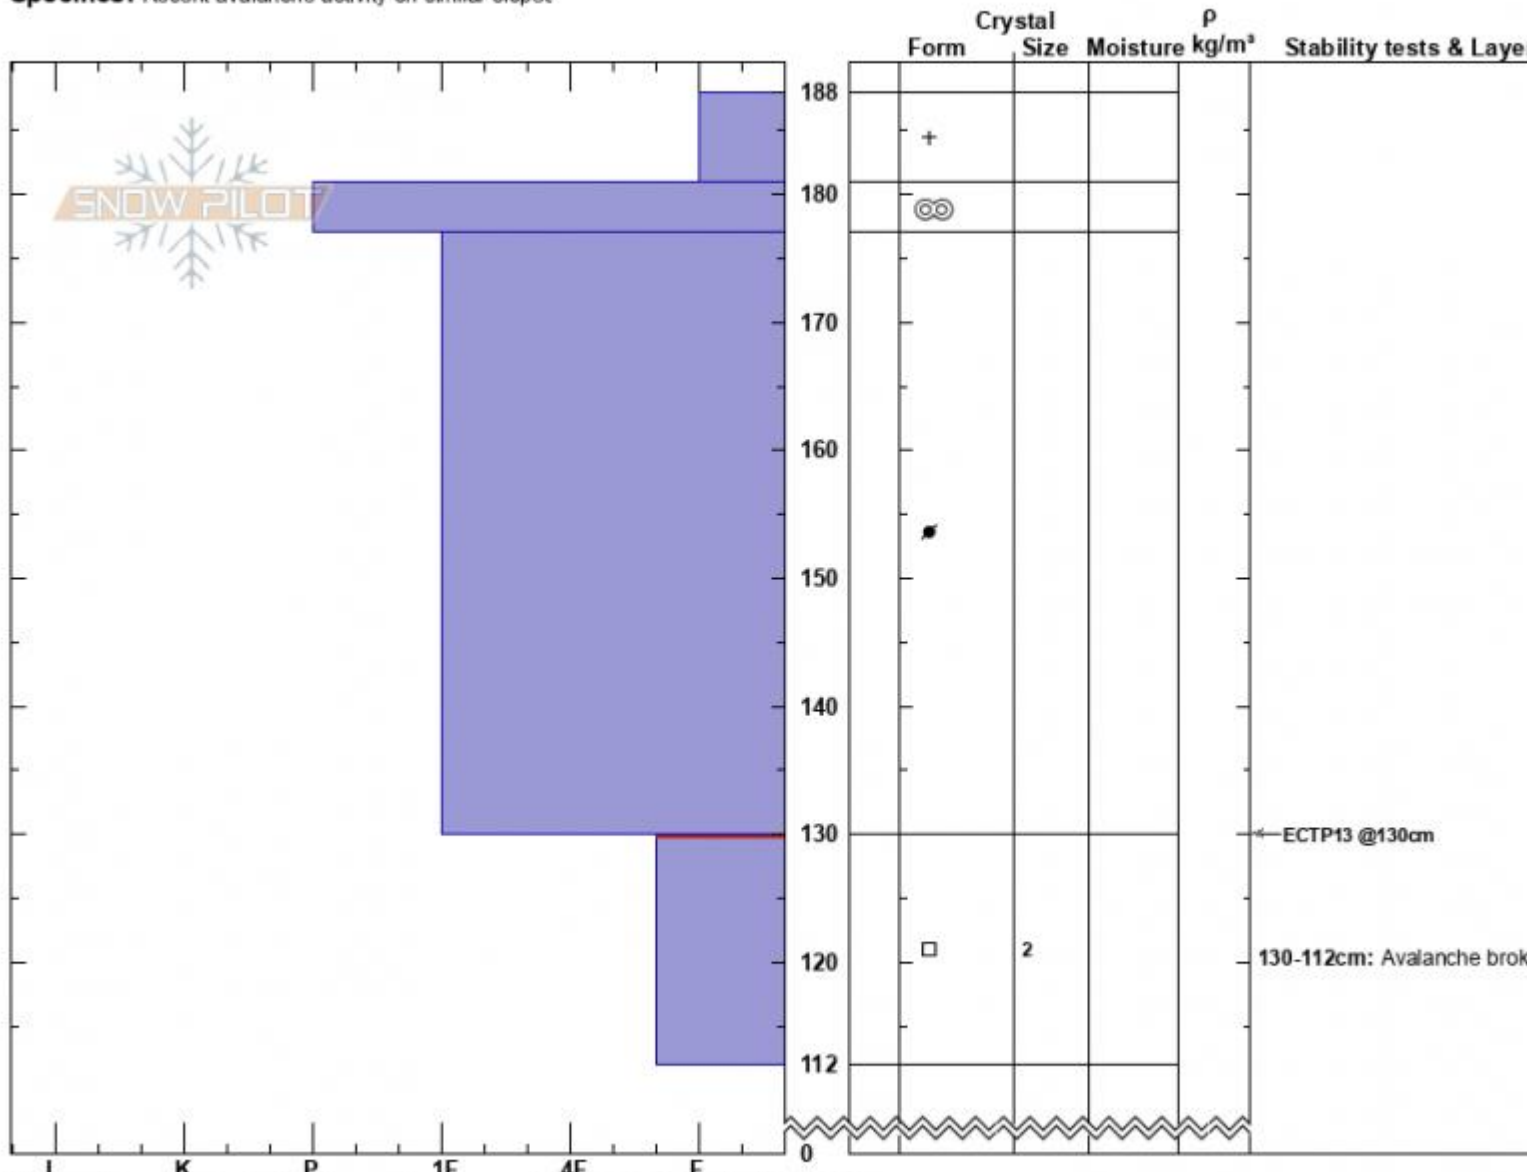

Beaver Creek Crown  
 Madison Range-N  
 MT  
 Elevation: 9200 ft  
 Aspect: 30°  
 Specifics: Recent avalanche activity on similar slopes

Zach Peterson  
 01/22/2024 - 10:30am  
 Co-ord: 45.16564N, -111.35889W  
 Slope Angle: 30°  
 Wind Loading: yes

Stability: Poor  
 Air Temperature:  
 Sky Cover: FEW  
 Precipitation: NO  
 Wind: SW Moderate

HS:188 **Layer Notes:**  
 130-112cm: Avalanche broke her  
 130-112cm: Problematic layer

Advisory Region  
 Northern Madison  
 Longitude  
 -111.38W  
 Latitude  
 45.17N  
 Northern Madison, 2024-01-22