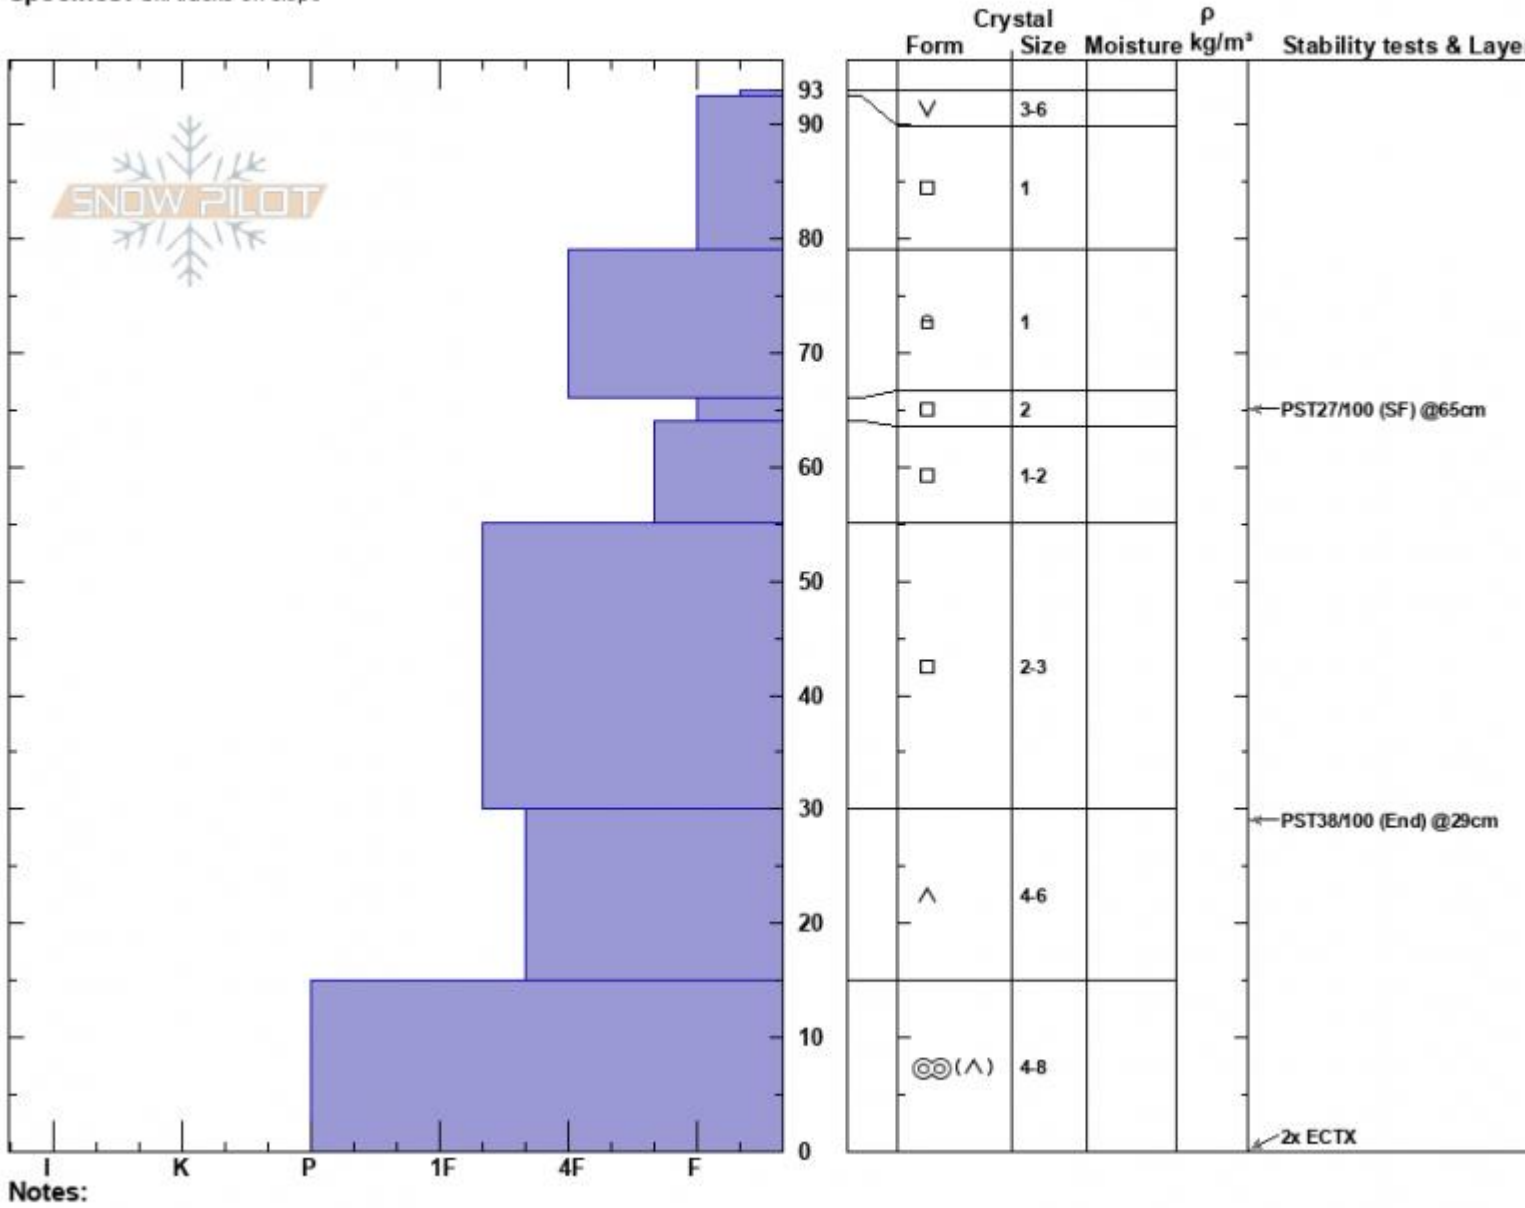

Reefer Chutes  
 Bridger Range  
 MT  
 Elevation: 8326 ft  
 Aspect: 330°  
 Specifics: Ski tracks on slope

Alex Marienthal  
 01/27/2024 - 10:42am  
 Co-ord: 45.82897N, -110.93213W  
 Slope Angle: 29°  
 Wind Loading: no

Stability: Fair  
 Air Temperature: -2°C  
 Sky Cover: OVC  
 Precipitation: NO  
 Wind: Light Breeze

HS:93  
 PF:83  
 PS:12  
 Layer Notes:

Advisory Region  
 Bridger Range  
 Longitude  
 -110.94W  
 Latitude  
 45.83N  
 Bridger Range, 2024-01-28