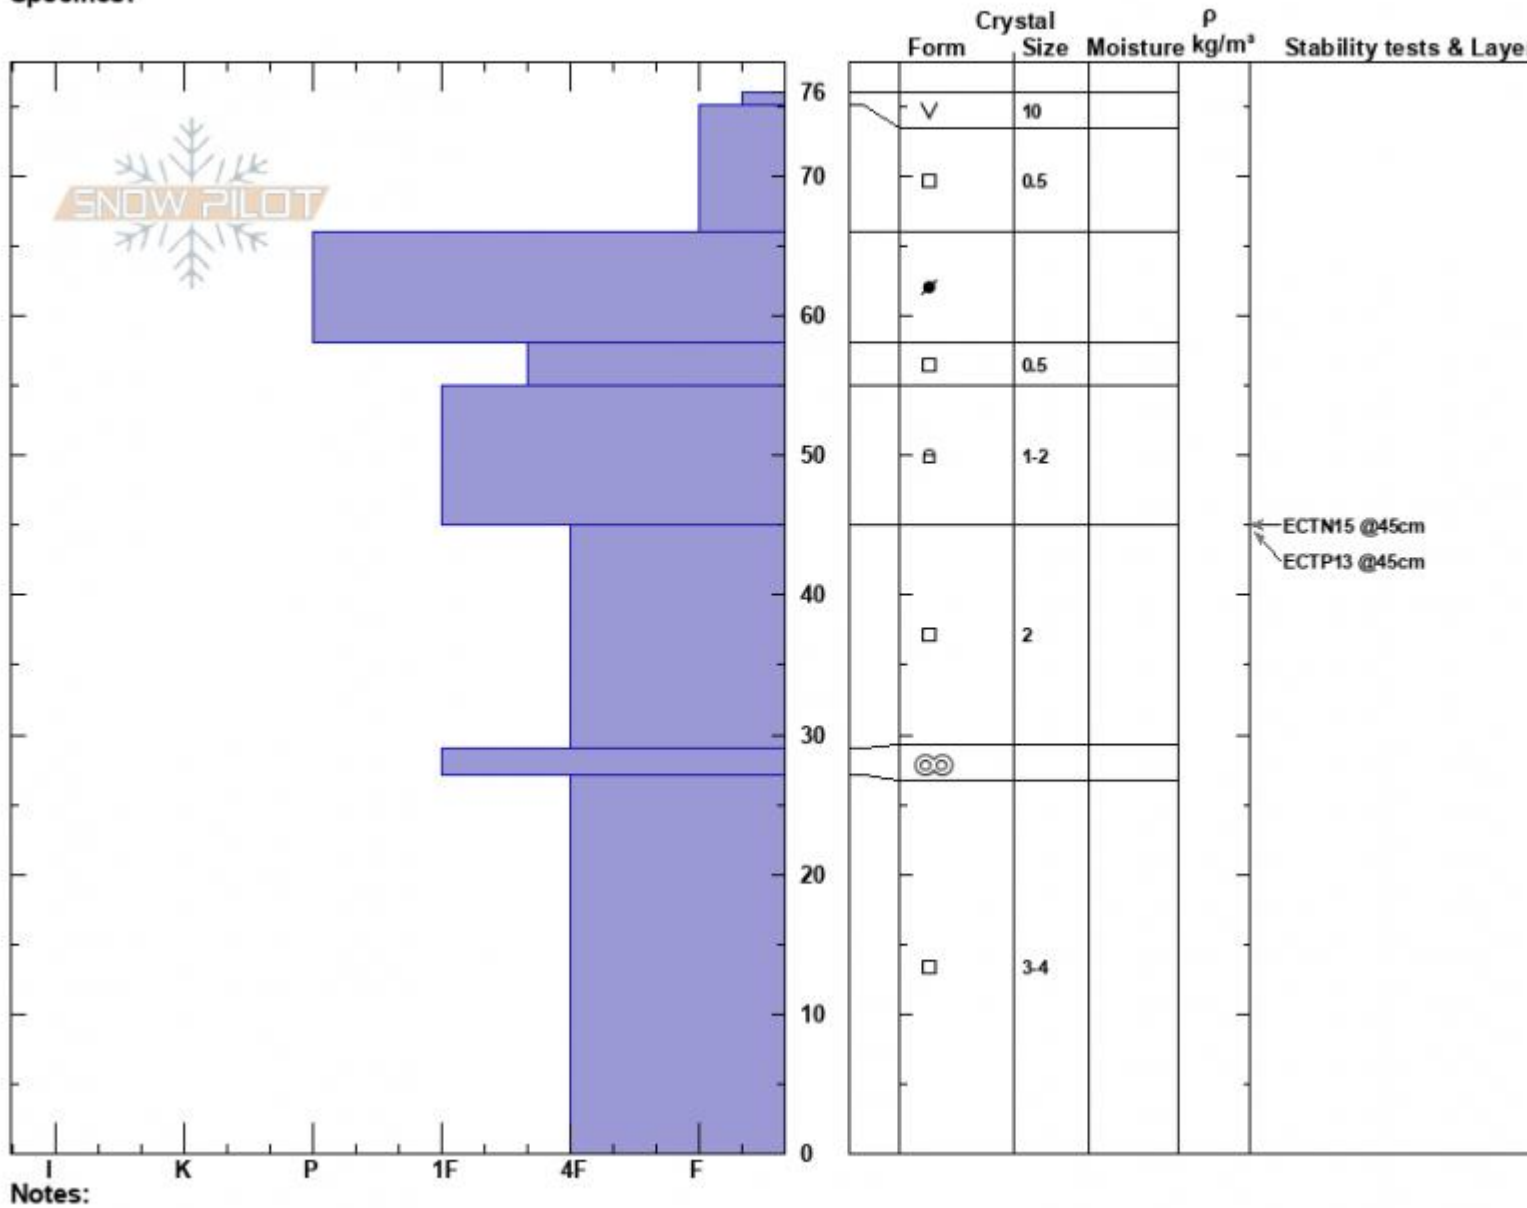

Hourglass Couloir
 Bridger Range
 MT
 Elevation: 8260 ft
 Aspect: 110°
 Specifics:

Alex Marienthal
 01/27/2024 - 12:01pm
 Co-ord: 45.83318N, -110.93787W
 Slope Angle: 27°
 Wind Loading: previous

Stability: Poor
 Air Temperature: 1°C
 Sky Cover: OVC
 Precipitation: NO
 Wind: W Moderate

HS:76
 Layer Notes:
 45-29cm: Problematic layer

Advisory Region
 Bridger Range
 Longitude
 -110.94W
 Latitude
 45.83N
 Bridger Range, 2024-01-28