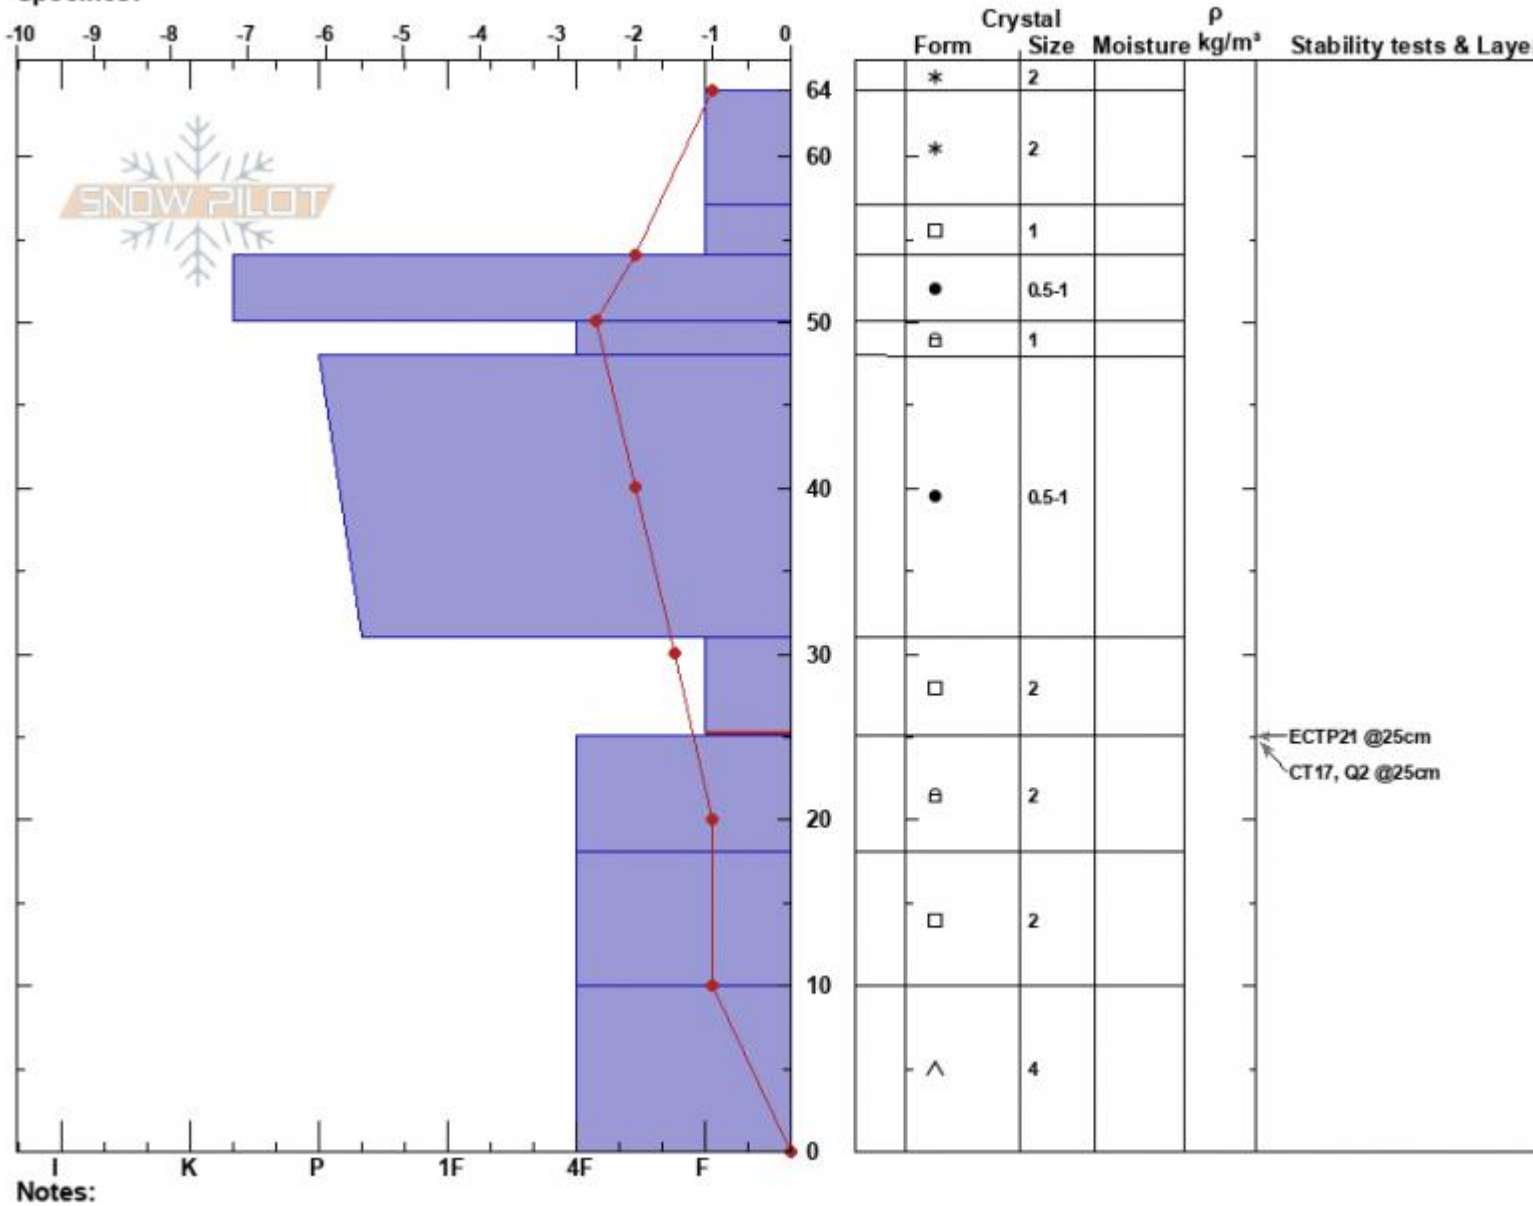

Lick Creek NE Meadow
 Gallatin Range-N
 MT
 Elevation: 8064 ft
 Aspect: 13°
 Specifics:

Eliza Donahue
 02/03/2024 - 2:30pm
 Co-ord: 45.52435N, -110.95577W
 Slope Angle: 12°
 Wind Loading: previous

Stability:
 Air Temperature: -4°C
 Sky Cover: X
 Precipitation: S1
 Wind: SW Light Breeze

HS:64
 PF:10
 PS:5
 Layer Notes:
 31-25cm:Problematic layer

Advisory Region
 Northern Gallatin
 Longitude
 -110.96W
 Latitude
 45.52N
 Northern Gallatin, 2024-02-03