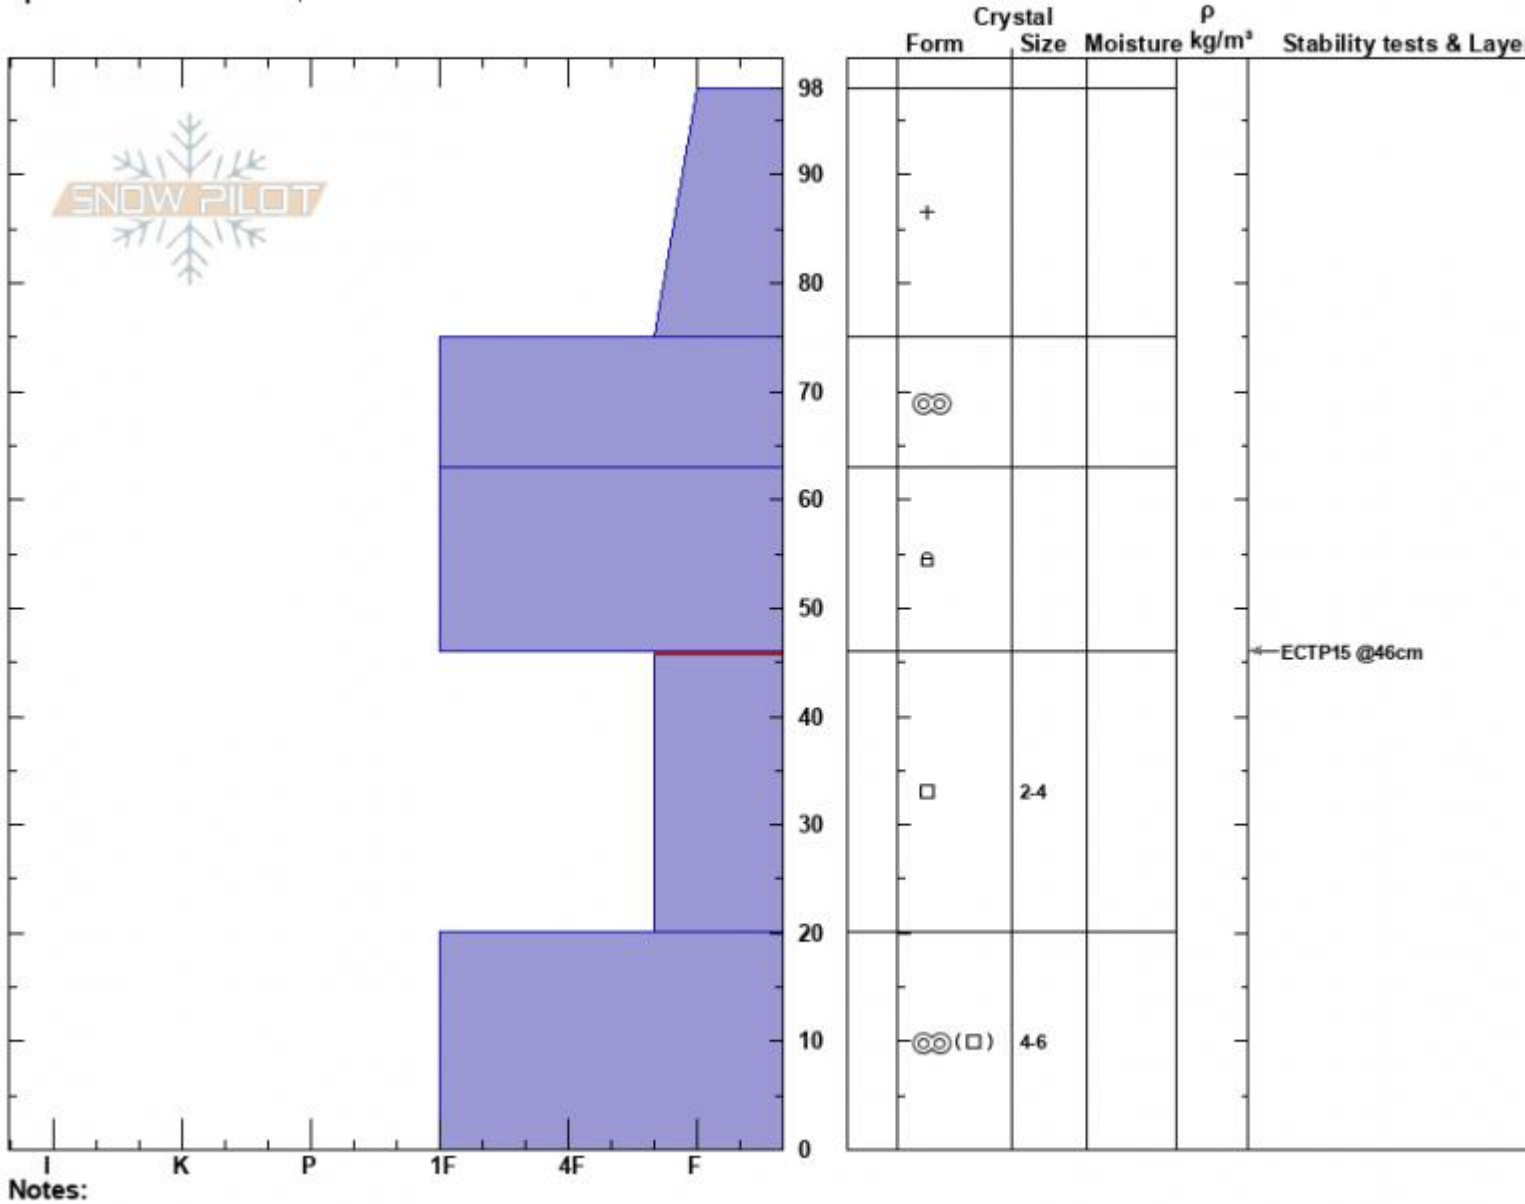

Beehive/Bear Ridge
 Madison Range-N
 MT
 Elevation: 9200 ft
 Aspect: 100°
 Specifics: Ski tracks on slope

Ian Hoyer
 02/06/2024 - 11:30am
 Co-ord: 45.32489N, -111.38202W
 Slope Angle: 28°
 Wind Loading: previous

Stability: Poor
 Air Temperature:
 Sky Cover: OVC
 Precipitation: S1
 Wind: Calm

HS:98
 PF:90
 PS:20
 Layer Notes:
 46-20cm: Problematic layer

Advisory Region
 Northern Madison
 Longitude
 -111.39W
 Latitude
 45.34N
 Northern Madison, 2024-02-06