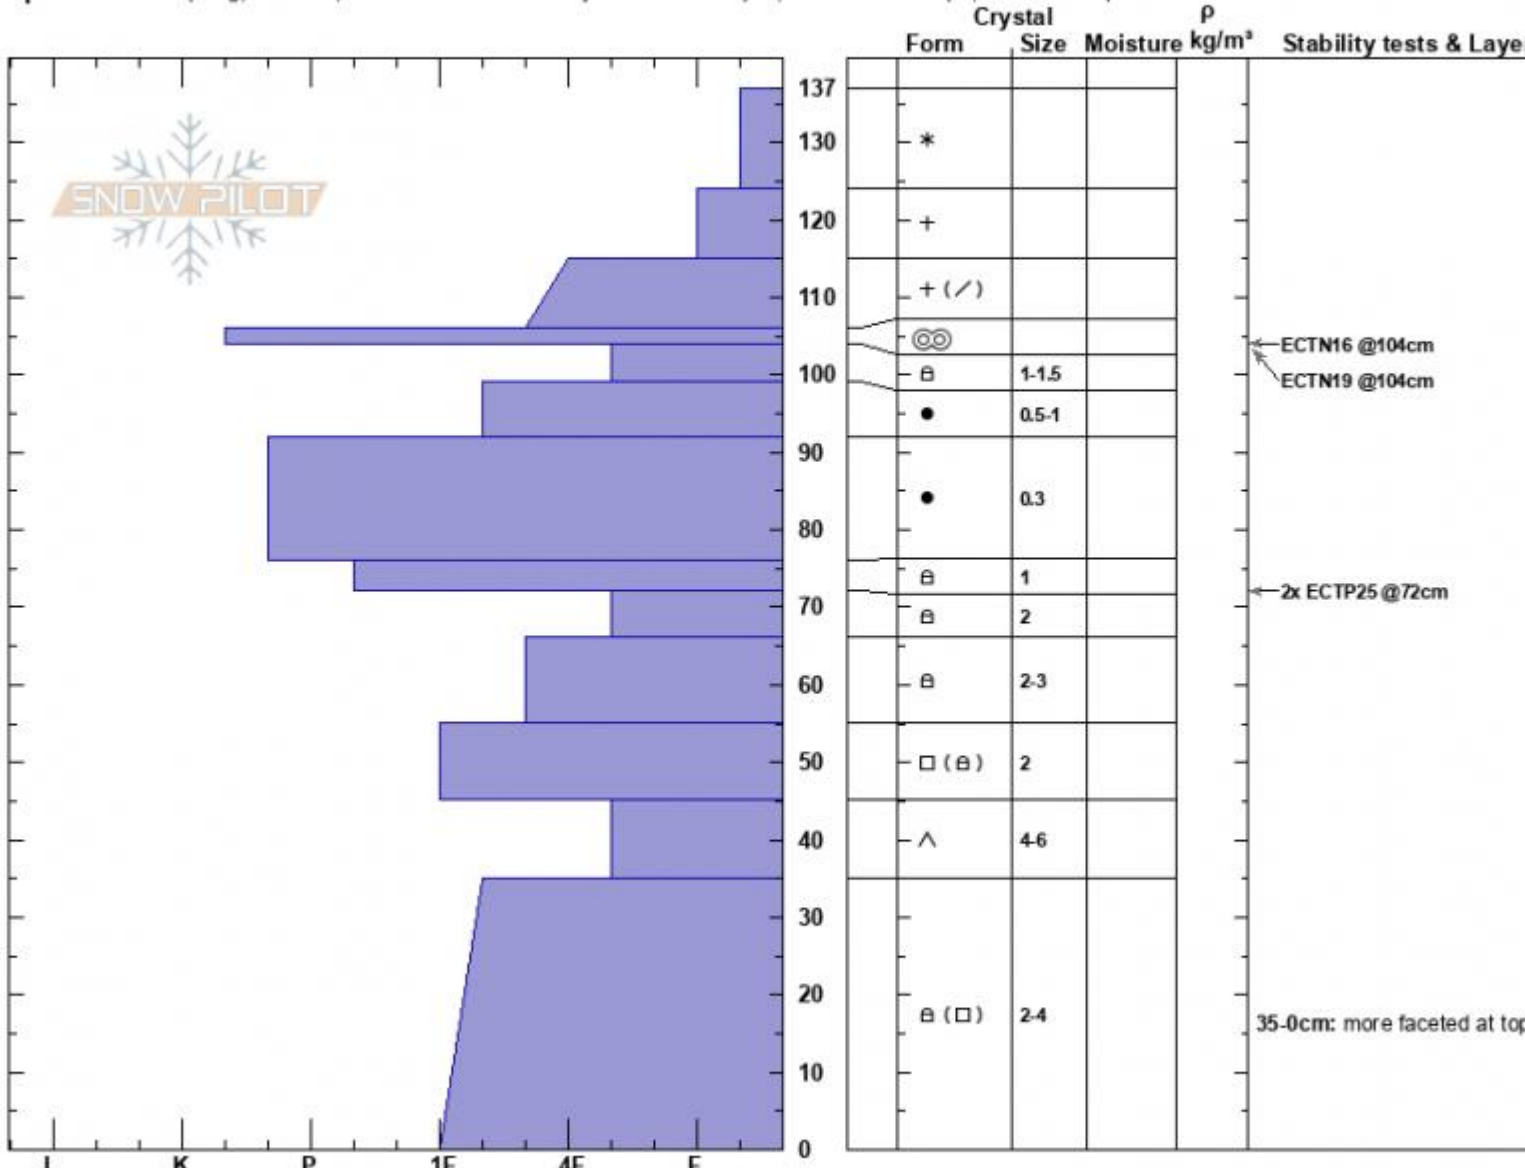

West Henderson  
 Cooke City  
 MT  
 Elevation: 9645 ft  
 Aspect: 240°

Alex Marienthal  
 02/08/2024 - 10:30am  
 Co-ord: 45.04439N, -109.94291W  
 Slope Angle: 21°  
 Wind Loading: no

Stability: Poor  
 Air Temperature: -5°C  
 Sky Cover: OVC  
 Precipitation: S2  
 Wind: N Light Breeze

HS:137  
 PF:40  
 PS:20  
 Layer Notes:  
 72-66cm: Problematic layer  
 35-0cm: more faceted at top

Specifics: Collapsing, localized; Recent avalanche activity on different slopes; Ski tracks on slope; We skied slope

Notes: New snow above crust fell since 2/3, measured 12" snow = 1" SWE. Top 4" fell over last 12 hours = 0.1" SWE

Advisory Region  
 Cooke City  
 Longitude  
 -109.95W  
 Latitude  
 45.05N  
 Cooke City, 2024-02-09