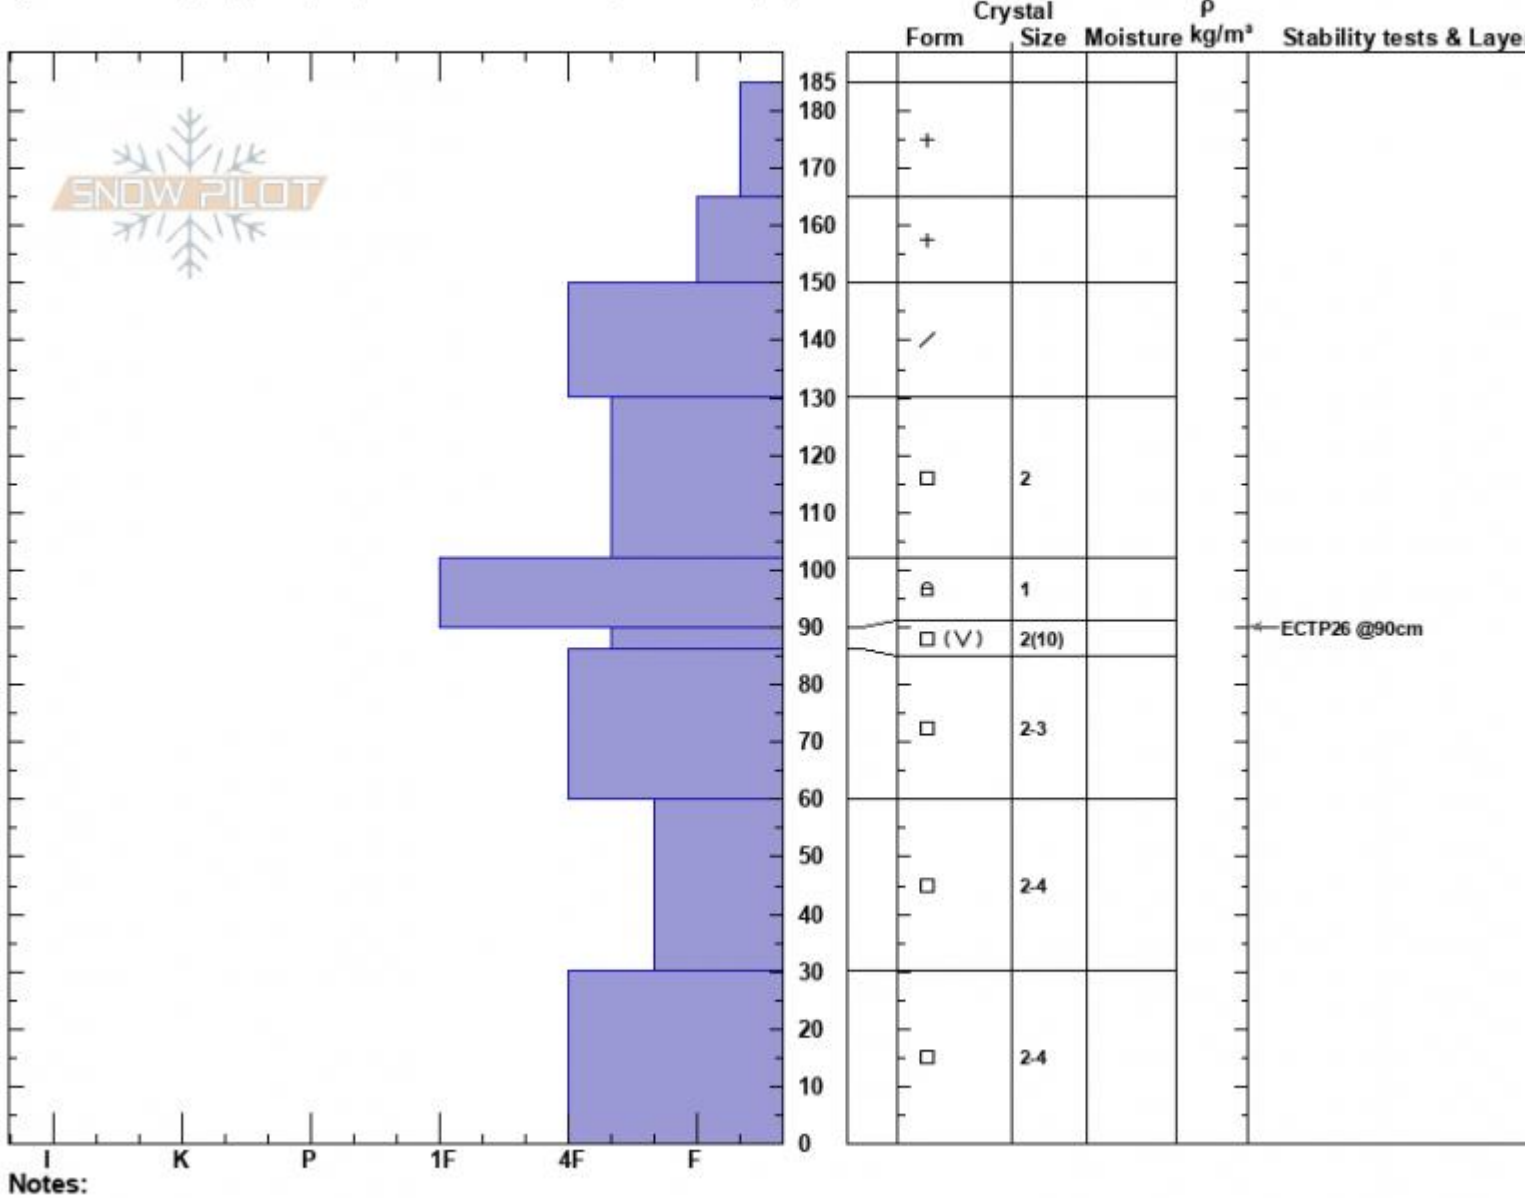

Tepee Widns Bndry
 Madison Range-S
 MT
 Elevation: 9550 ft
 Aspect: 1°
 Specifics: Collapsing, widespread; Recent avalanche activity on similar slopes;

Zach Peterson
 02/09/2024 - 12:00pm
 Co-ord: 44.91425N, -111.18887W
 Slope Angle: 22°
 Wind Loading: previous

Stability: Very Poor
 Air Temperature:
 Sky Cover: BKN
 Precipitation: NO
 Wind: Calm

HS:185
 PF:65
 Layer Notes: 90-86cm:Problematic layer

Recent avalanche activity on different slopes

Advisory Region
 Southern Madison
 Longitude
 -111.19W
 Latitude
 44.90N
 Southern Madison, 2024-02-09