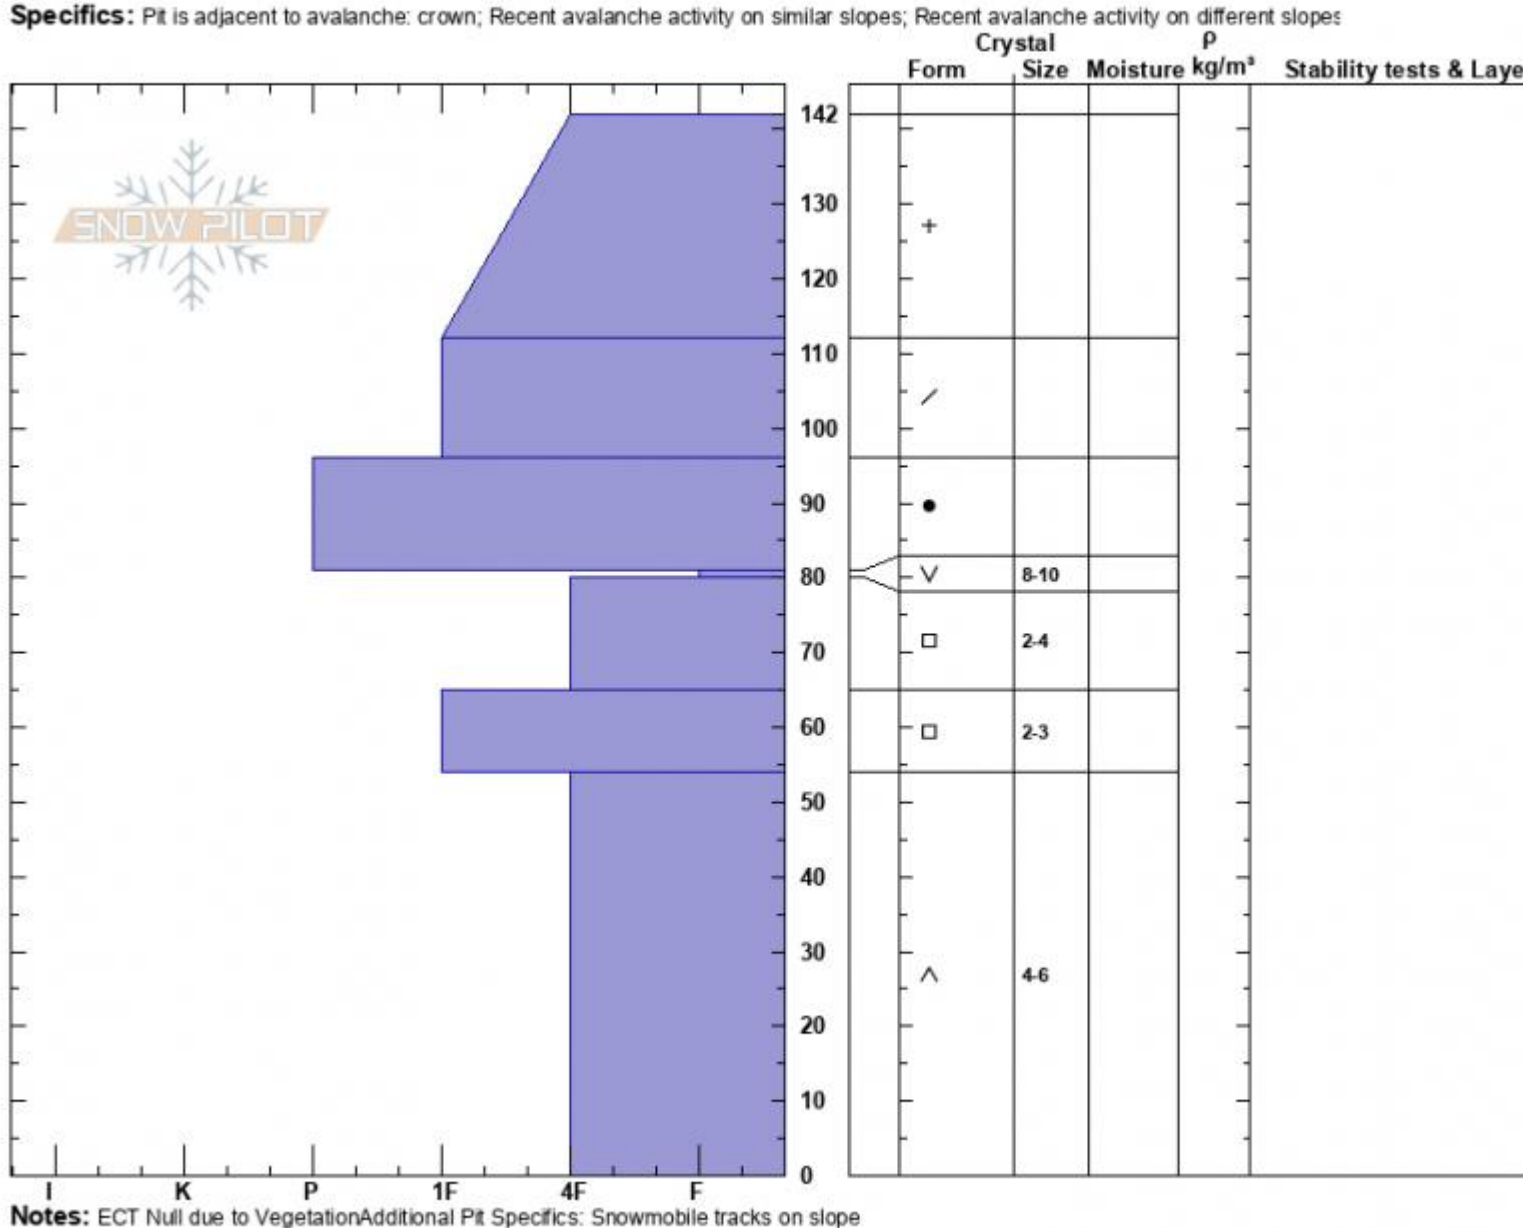

North of Scotch Bonnet  
 Cooke City  
 MT  
 Elevation: 9900 ft  
 Aspect: 5°  
 Specifics: Pit is adjacent to avalanche: crown; Recent avalanche activity on similar slopes;

Dave Zinn  
 02/18/2024 - 1:00pm  
 Co-ord: 45.07551N, -109.94427W  
 Slope Angle: 33°  
 Wind Loading: no

Stability: Poor  
 Air Temperature:  
 Sky Cover: OVC  
 Precipitation: S-1  
 Wind: Calm

HS:142 Layer Notes:  
 81-80cm: Problematic layer

Advisory Region  
 Cooke City  
 Longitude  
 -109.95W  
 Latitude  
 45.07N  
 Cooke City, 2024-02-20