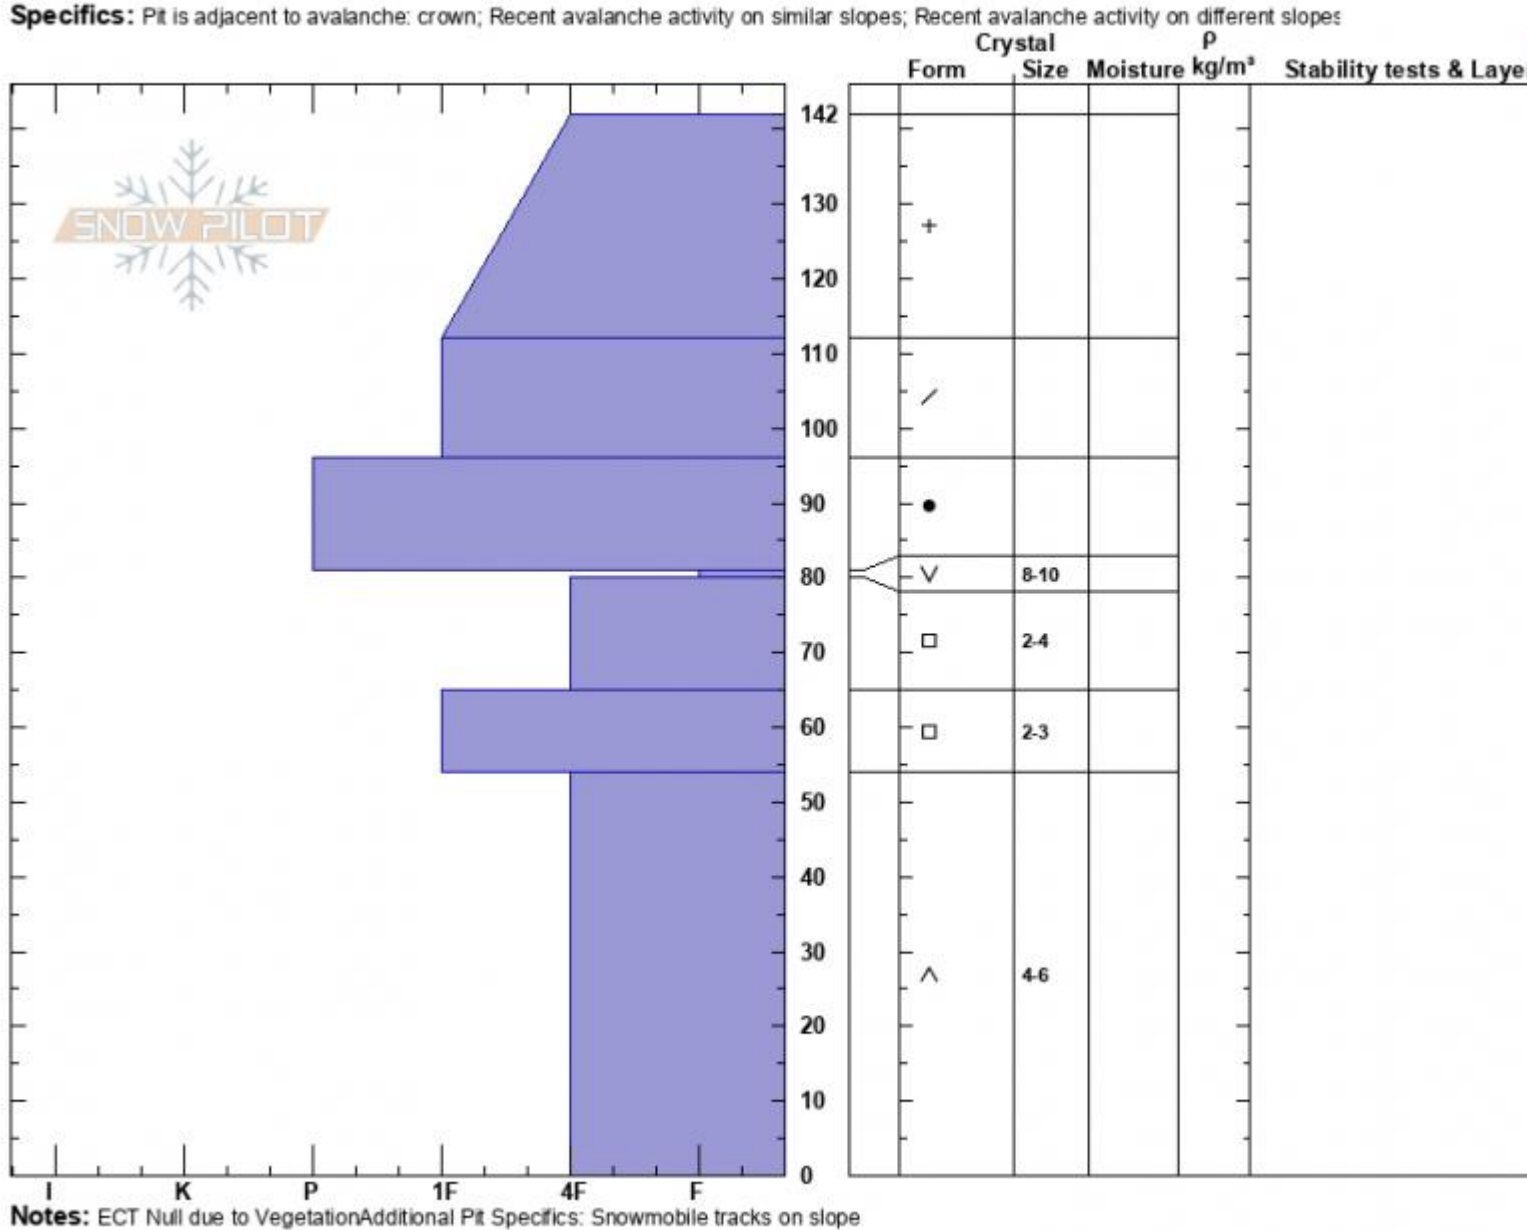

North of Scotch Bonnet
 Cooke City
 MT
 Elevation: 9900 ft
 Aspect: 5°
 Specifics: Pit is adjacent to avalanche: crown; Recent avalanche activity on similar slopes;

Dave Zinn
 02/18/2024 - 1:00pm
 Co-ord: 45.07551N, -109.94427W
 Slope Angle: 33°
 Wind Loading: no

Stability: Poor
 Air Temperature:
 Sky Cover: OVC
 Precipitation: S-1
 Wind: Calm

HS:142 Layer Notes:
 81-80cm: Problematic layer

Advisory Region
 Cooke City
 Longitude
 -109.95W
 Latitude
 45.07N
 Cooke City, 2024-02-20