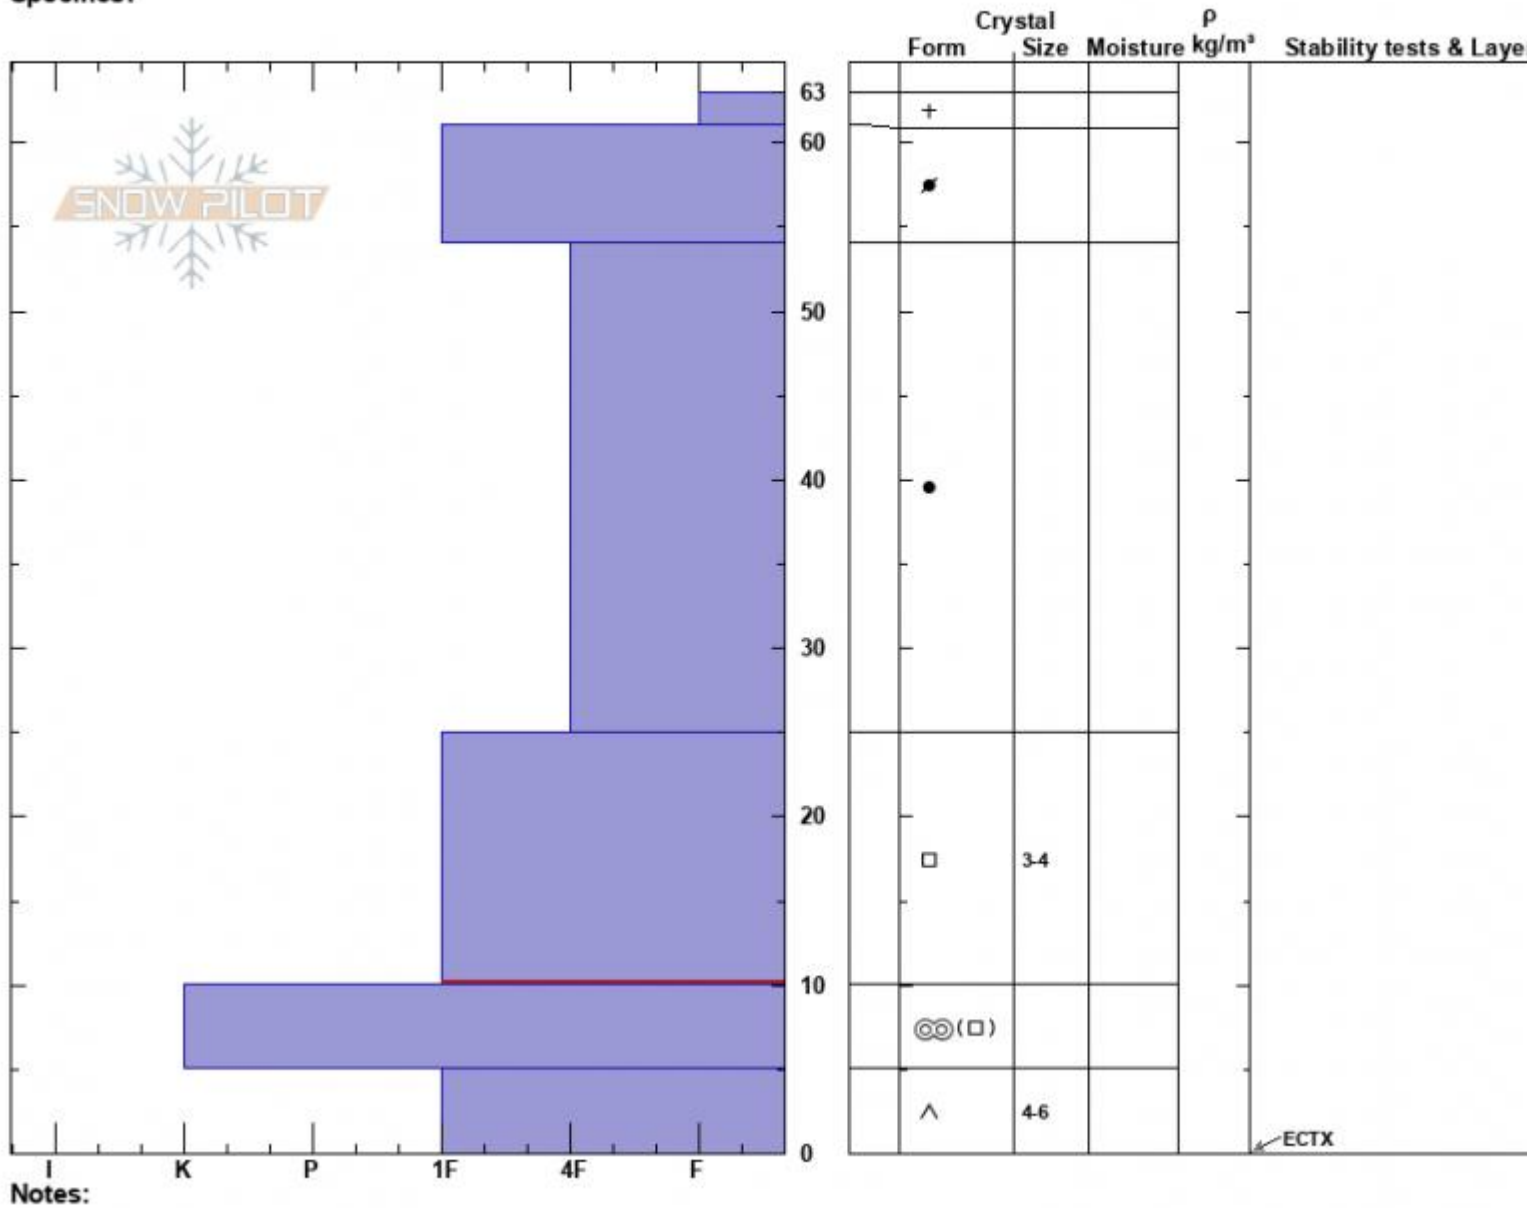

The Throne North
 Bridger Range
 MT
 Elevation: 8225 ft
 Aspect: 344°
 Specifics:

Zach Peterson
 02/22/2024 - 11:15am
 Co-ord: 45.88338N, -110.95193W
 Slope Angle: 15°
 Wind Loading: no

Stability: Good
 Air Temperature:
 Sky Cover: CLR
 Precipitation: NO
 Wind: Calm

HS:63
 PF:25
 Layer Notes:
 25-10cm: Problematic layer

Advisory Region
 Bridger Range
 Longitude
 -110.95W
 Latitude
 45.88N
 Bridger Range, 2024-02-21