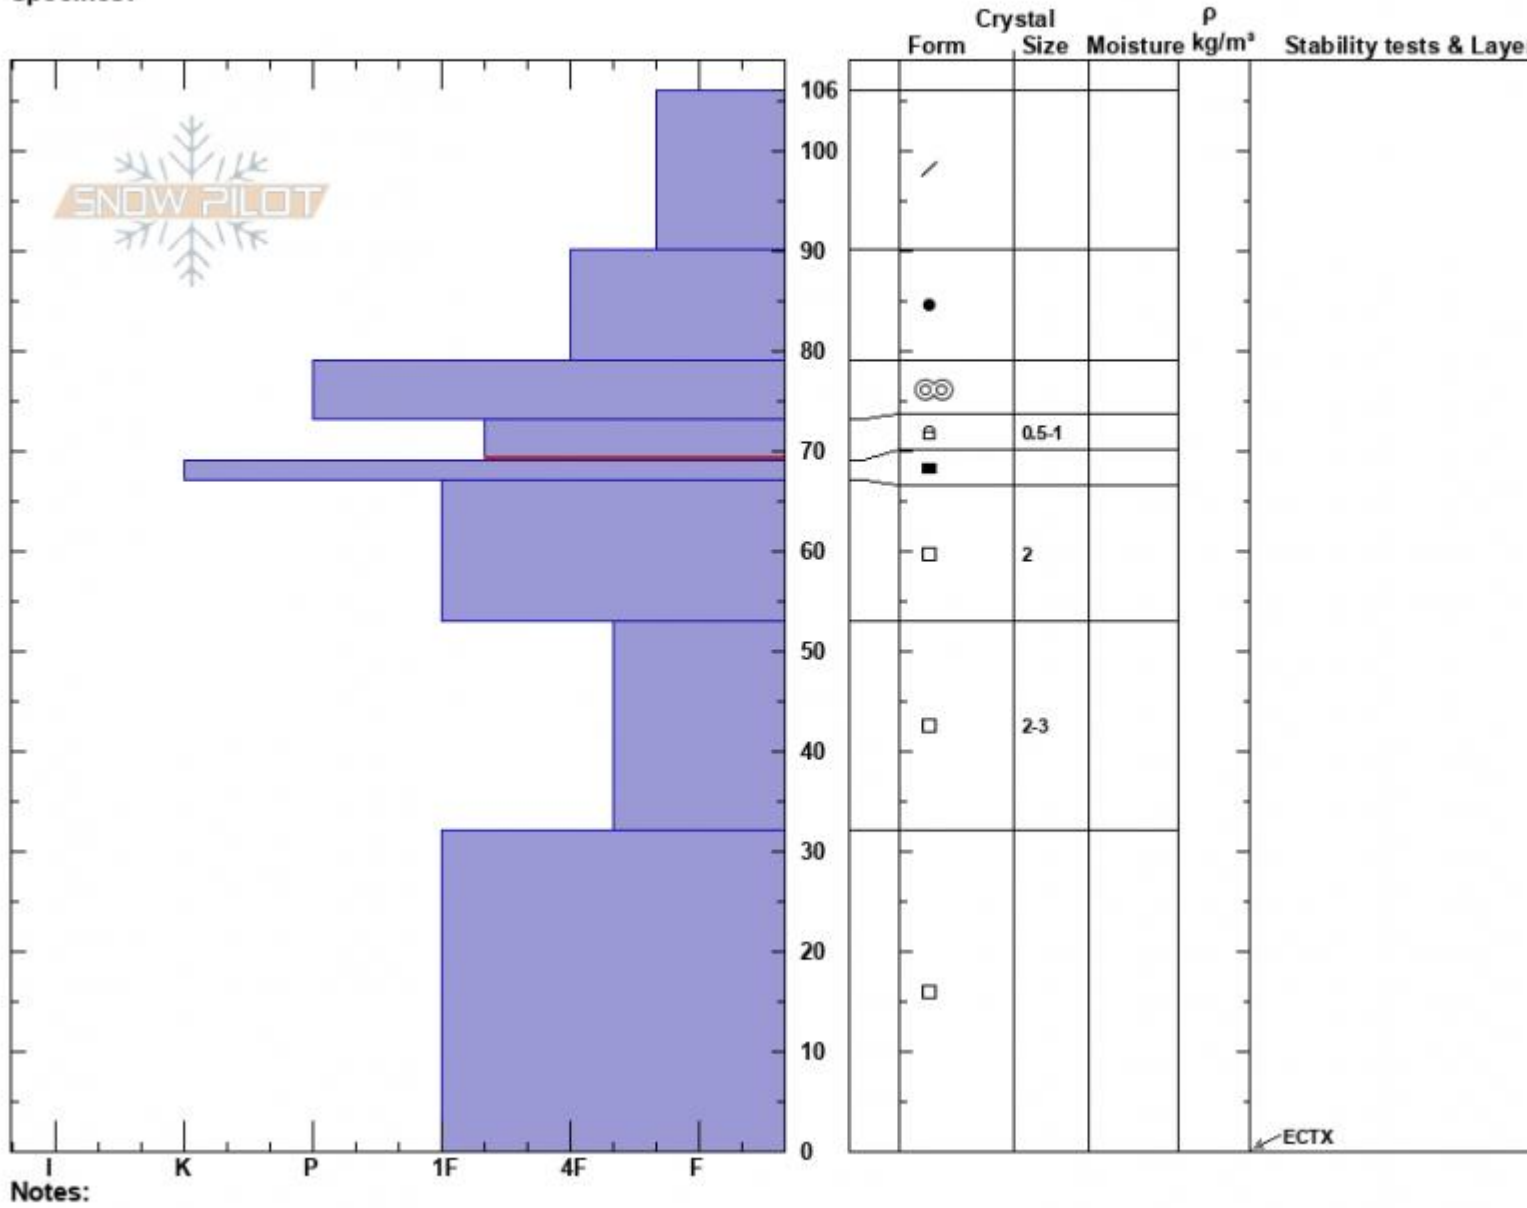

The Throne South
 Bridger Range
 MT
 Elevation: 8380 ft
 Aspect: 190°
 Specifics:

Zach Peterson
 02/21/2024 - 11:35am
 Co-ord: 45.88206N, -110.95238W
 Slope Angle: 23°
 Wind Loading: no

Stability: Good
 Air Temperature:
 Sky Cover: CLR
 Precipitation: NO
 Wind: Calm

HS:106 Layer Notes:
 PF:20 73-69cm:Problematic layer

Advisory Region
 Bridger Range
 Longitude
 -110.95W
 Latitude
 45.88N
 Bridger Range, 2024-02-22