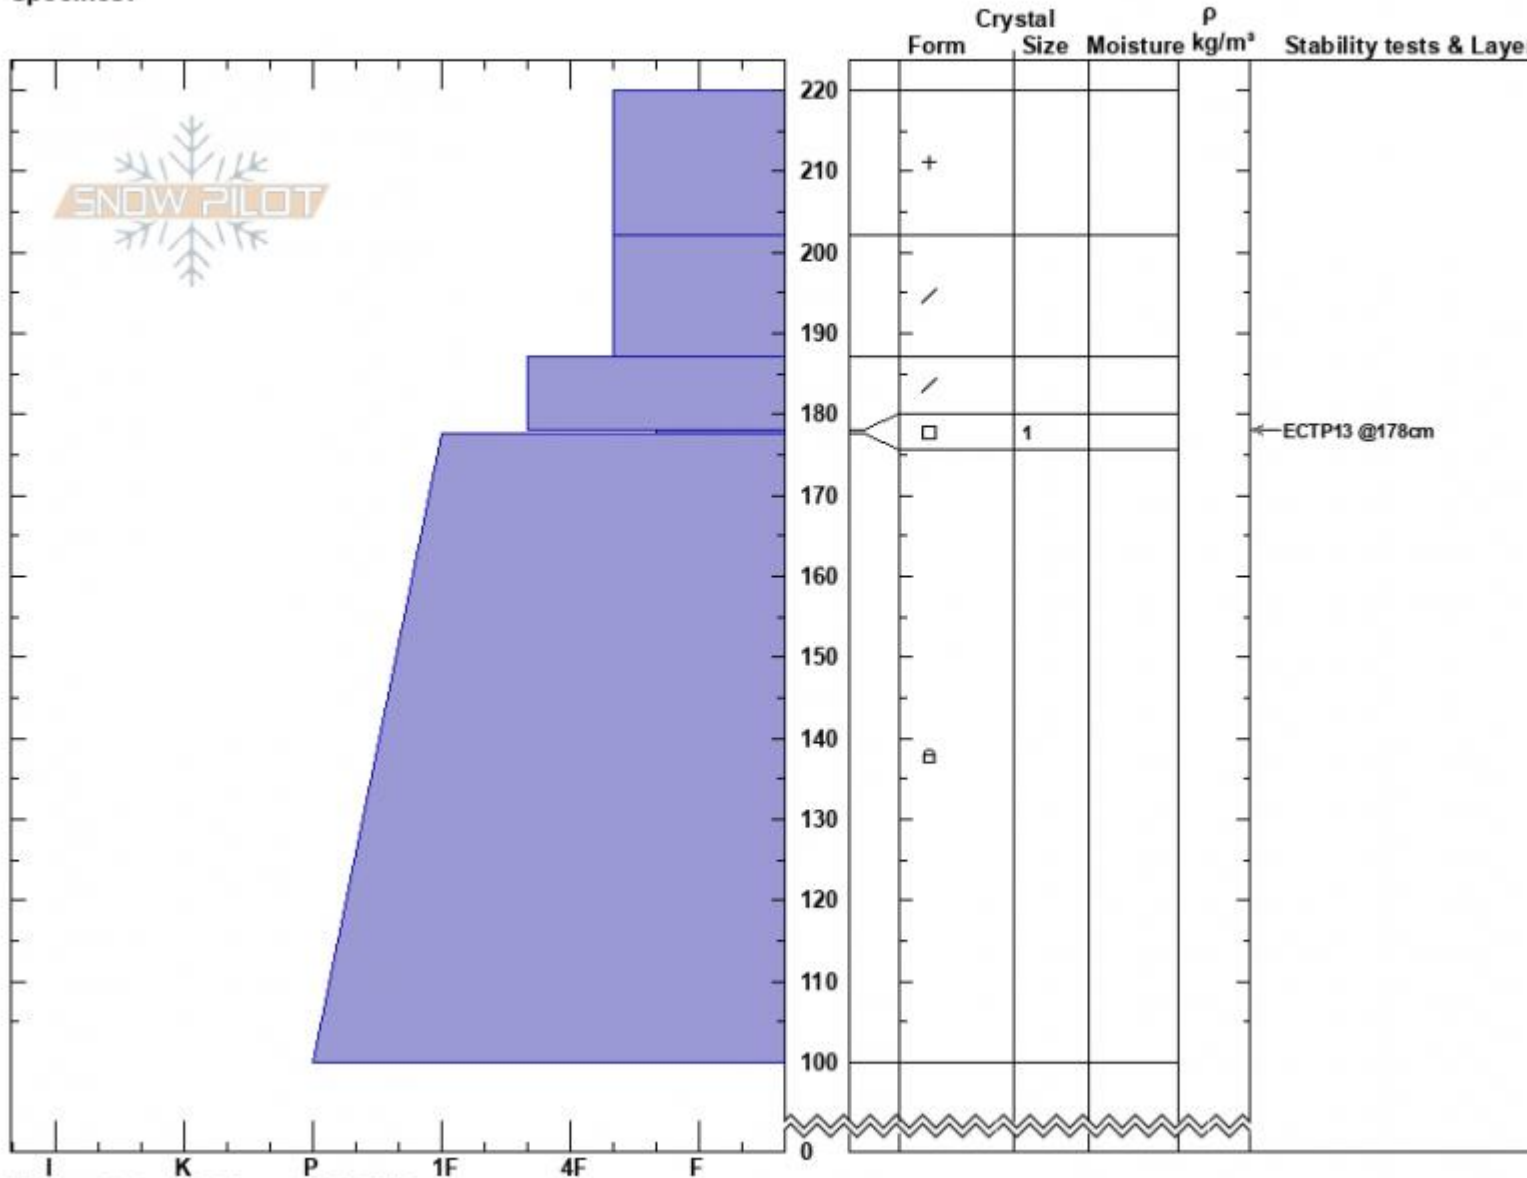

Yale Crk  
 Centennial Range  
 MT  
 Elevation: 9111 ft  
 Aspect: 75°  
 Specifics:

Alex Marienthal  
 03/01/2024 - 1:25pm  
 Co-ord: 44.55458N, -111.46592W  
 Slope Angle: 26°  
 Wind Loading: previous

Stability: Fair  
 Air Temperature: -6°C  
 Sky Cover: OVC  
 Precipitation: S2  
 Wind: W Calm

HS:220    **Layer Notes:**  
 178-177.5cm: Problematic layer

**Notes:** The top 5.5" of snow = 0.9" SWE  
 Top 8" = 1.2" SWE  
 Top 14" = 2.0" SWE (measured with Snowmetrics SWE tube)

Advisory Region  
 Island Park  
 Longitude  
 -111.44W  
 Latitude  
 44.56N  
 Island Park, 2024-03-01