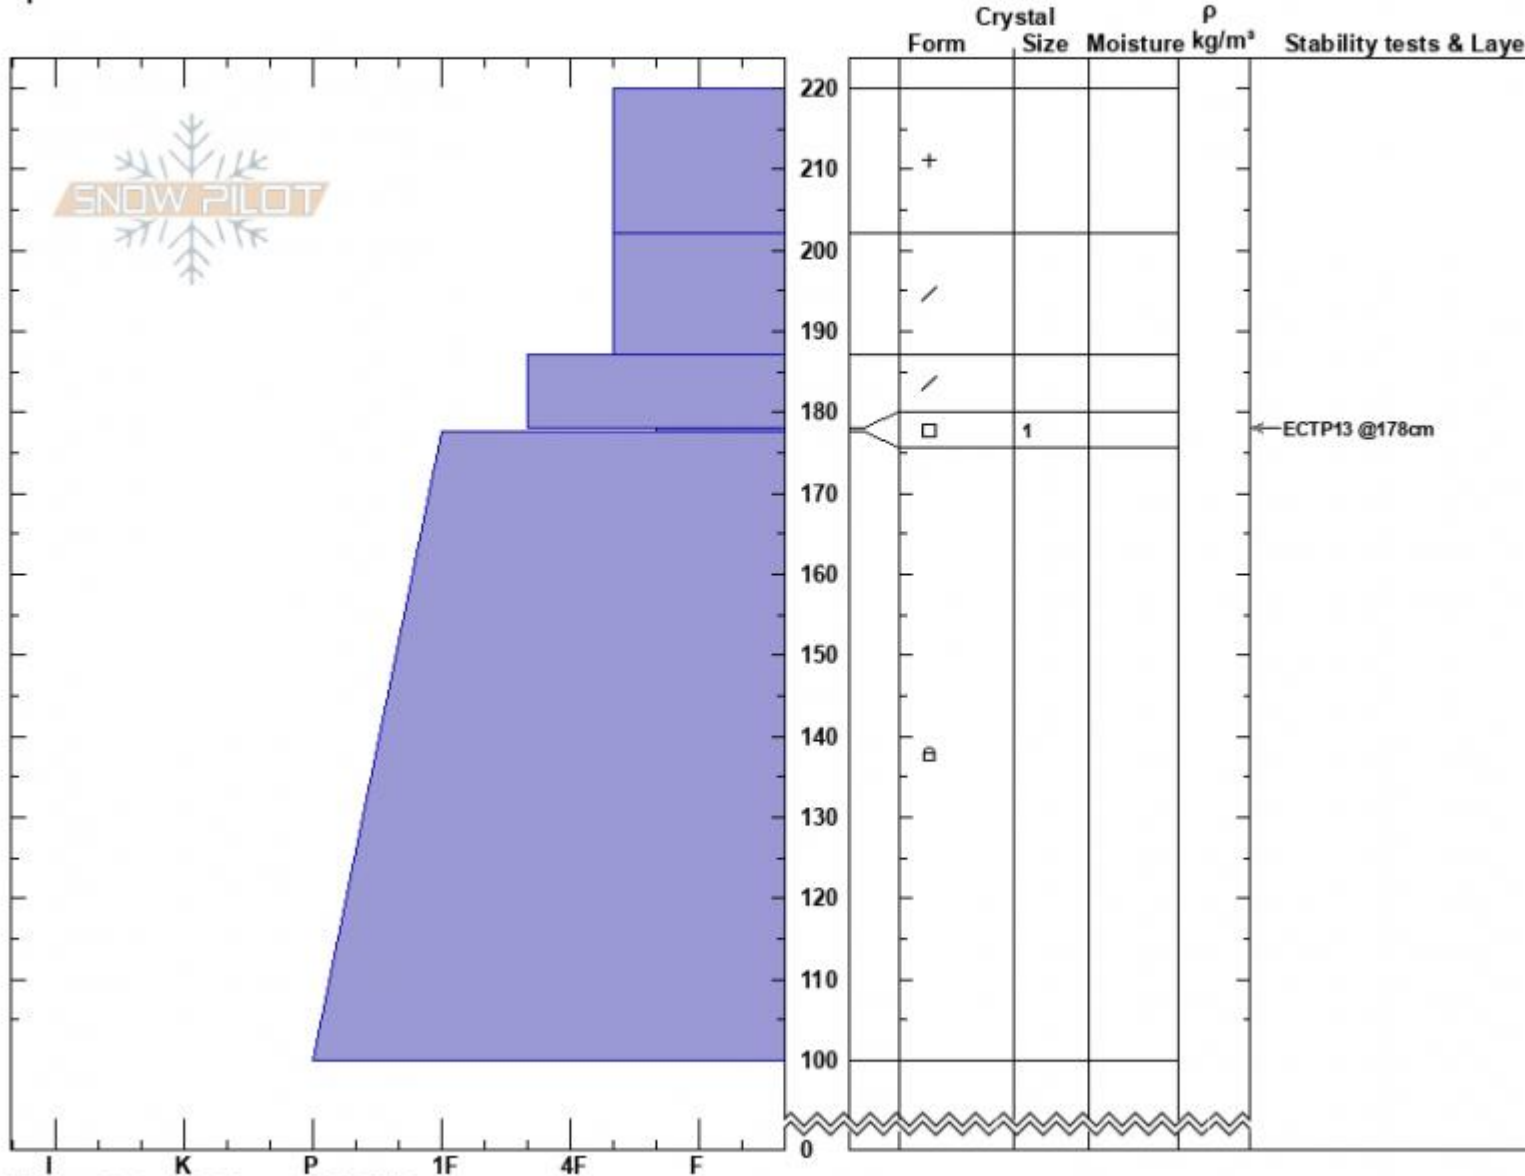

Yale Crk  
 Centennial Range  
 MT  
 Elevation: 9111 ft  
 Aspect: 75°  
 Specifics:

Alex Marienthal  
 03/01/2024 - 1:25pm  
 Co-ord: 44.55458N, -111.46592W  
 Slope Angle: 26°  
 Wind Loading: previous

Stability: Fair  
 Air Temperature: -6°C  
 Sky Cover: OVC  
 Precipitation: S2  
 Wind: W Calm

HS:220    **Layer Notes:**  
 178-177.5cm: Problematic layer

**Notes:** The top 5.5" of snow = 0.9" SWE  
 Top 8" = 1.2" SWE  
 Top 14" = 2.0" SWE (measured with Snowmetrics SWE tube)

Advisory Region  
 Island Park  
 Longitude  
 -111.44W  
 Latitude  
 44.56N  
 Island Park, 2024-03-01