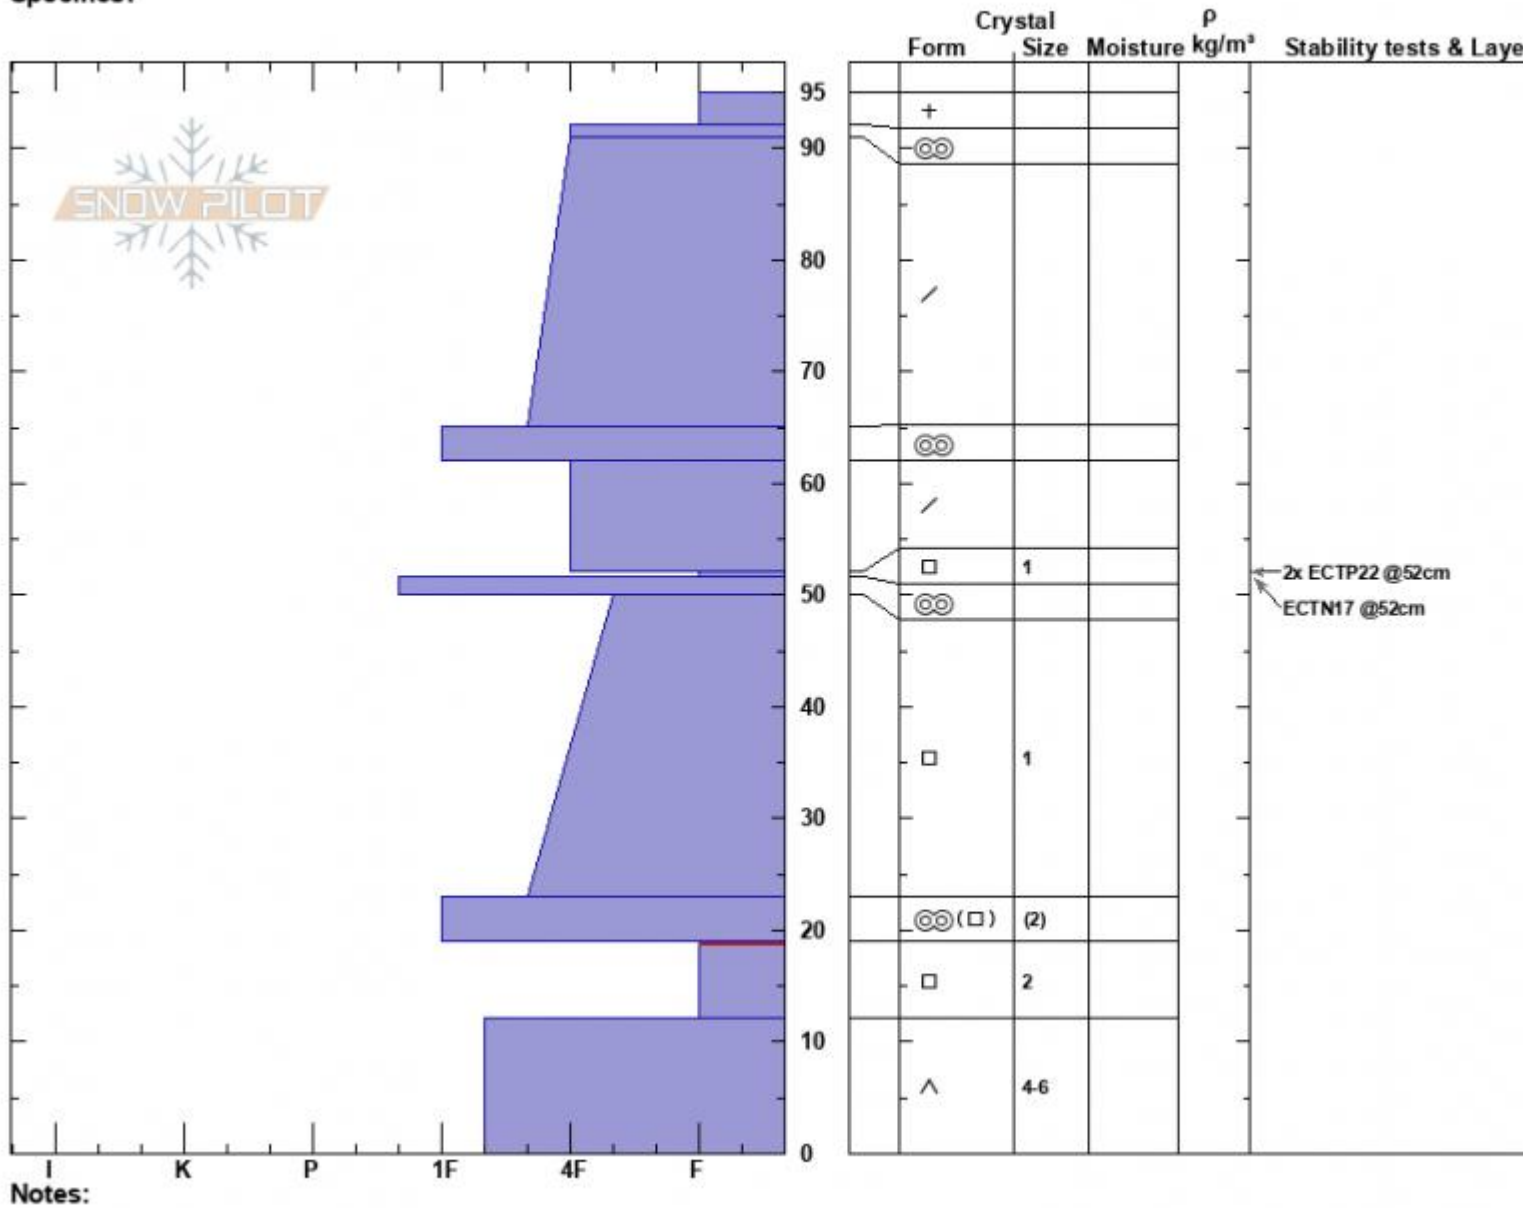

Bacon Rind South Face
 Madison Range-S
 MT
 Elevation: 7800 ft
 Aspect: 100°
 Specifics:

Dave Zinn
 03/04/2024 - 11:00am
 Co-ord: 44.96770N, -111.08770W
 Slope Angle: 35°
 Wind Loading: no

Stability: Poor
 Air Temperature:
 Sky Cover: SCT
 Precipitation: NO
 Wind: Light Breeze

HS:95
 PF:40
 PS: 30
 Layer Notes:
 19-12cm:Problematic layer

Advisory Region
 Southern Madison
 Longitude
 -111.10W
 Latitude
 44.96N
 Southern Madison, 2024-03-06