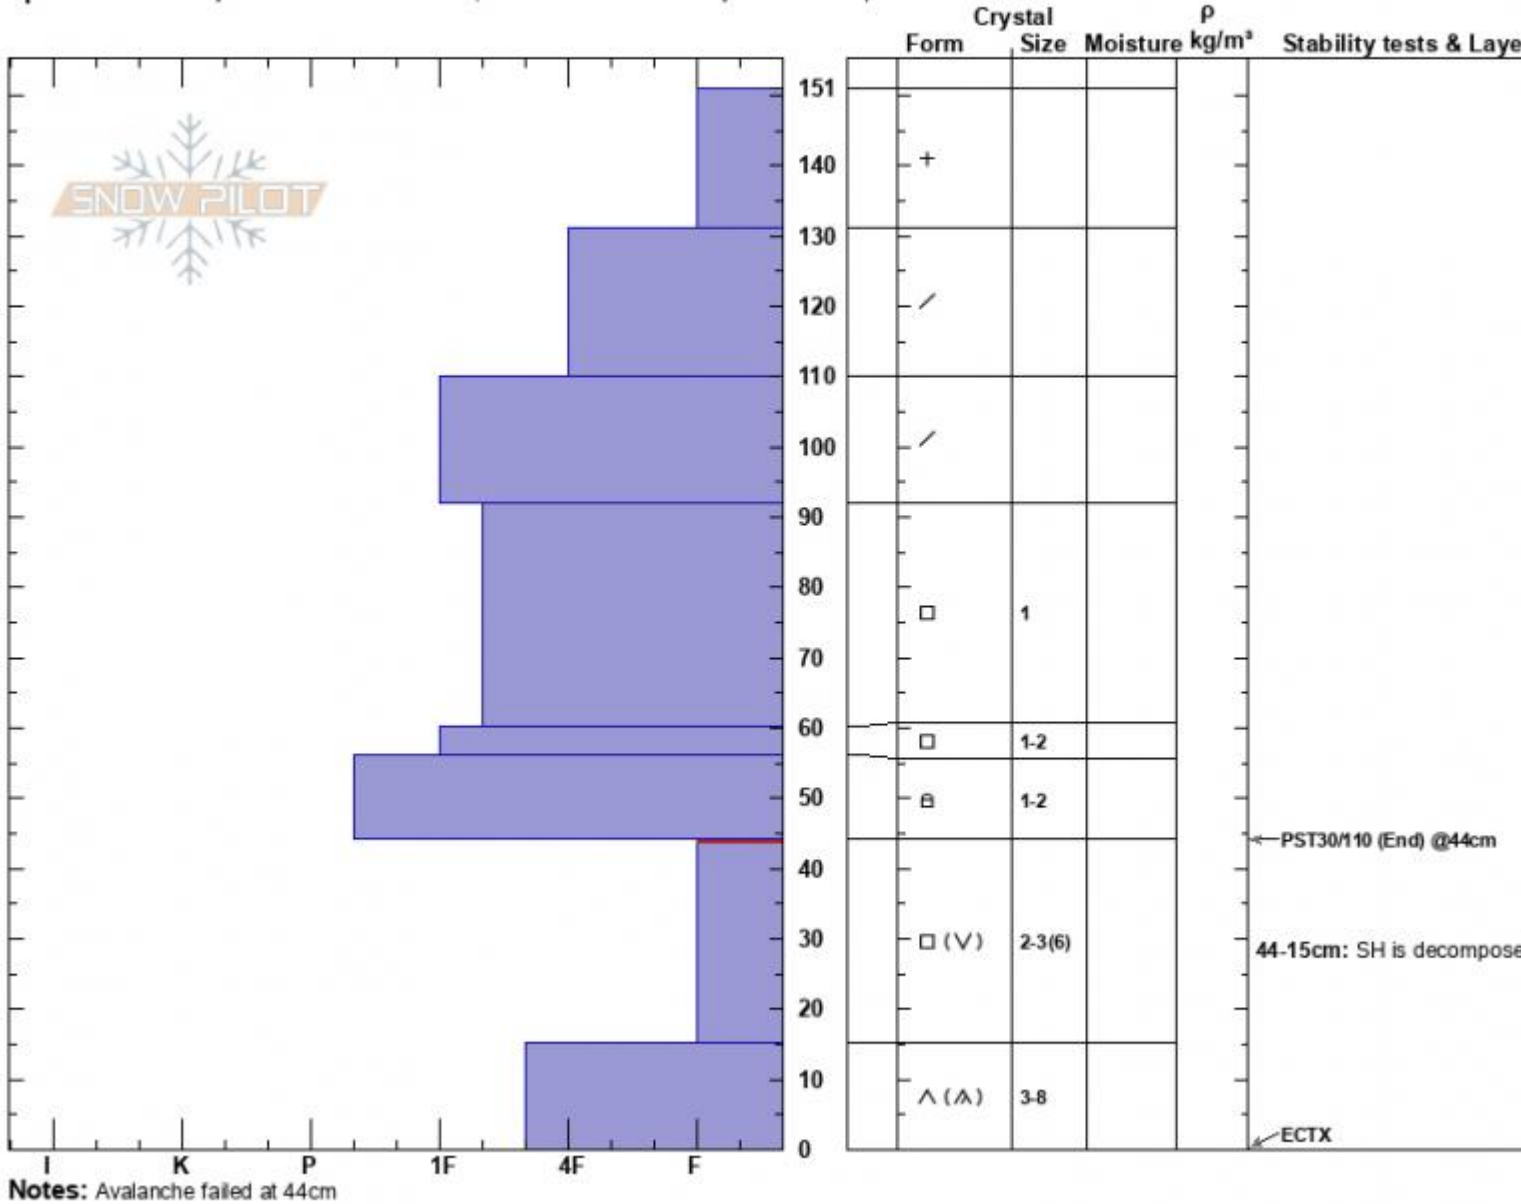

Bacon Rind Avalanche
 Madison Range-S
 MT
 Elevation: 8295 ft
 Aspect: 65°
 Specifics: Pit is adjacent to avalanche: crown; Recent avalanche activity on similar slopes

Dave Zinn
 03/04/2024 - 12:30pm
 Co-ord: 44.96901N, -111.09122W
 Slope Angle: 33°
 Wind Loading: no

Stability: Poor
 Air Temperature:
 Sky Cover: OVC
 Precipitation: S-1
 Wind: Light Breeze

HS:151 Layer Notes:
 44-15cm: SH is decomposed at t
 44-15cm: Problematic layer

Advisory Region
 Southern Madison
 Longitude
 -111.10W
 Latitude
 44.96N

Avalanche Details: [Two Avalanches Near Bacon Rind Uptrack](#)
 Southern Madison, 2024-03-06