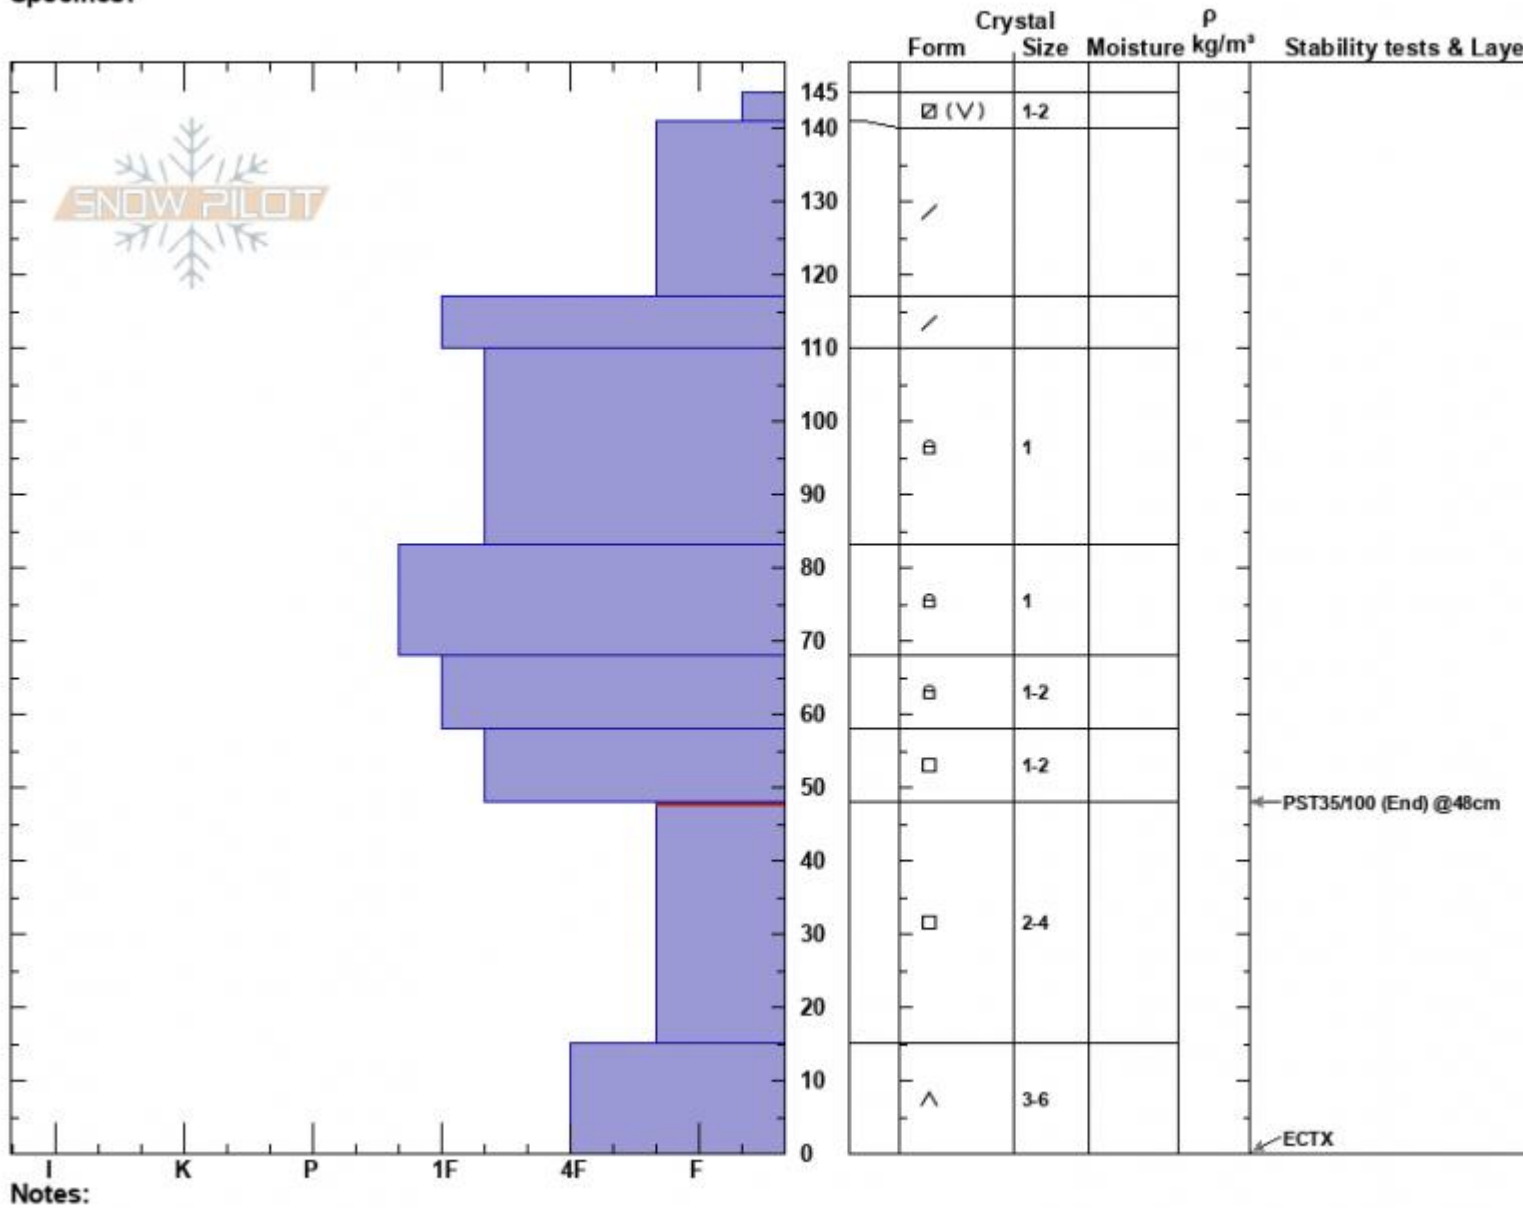

Trapper Ridge Profile  
 Lionhead Range  
 MT  
 Elevation: 8590 ft  
 Aspect: 10°  
 Specifics:

Dave Zinn  
 03/10/2024 - 12:30pm  
 Co-ord: 44.84383N, -111.34109W  
 Slope Angle: 26°  
 Wind Loading: no

Stability: Good  
 Air Temperature:  
 Sky Cover: CLR  
 Precipitation: NO  
 Wind: SW Moderate

HS:145  
 PF:60  
 PS:20  
 Layer Notes:  
 48-15cm:Problematic layer

Notes:  
 Advisory Region  
 Lionhead Range  
 Longitude  
 -111.34W  
 Latitude  
 44.84N  
 Lionhead Range, 2024-03-10