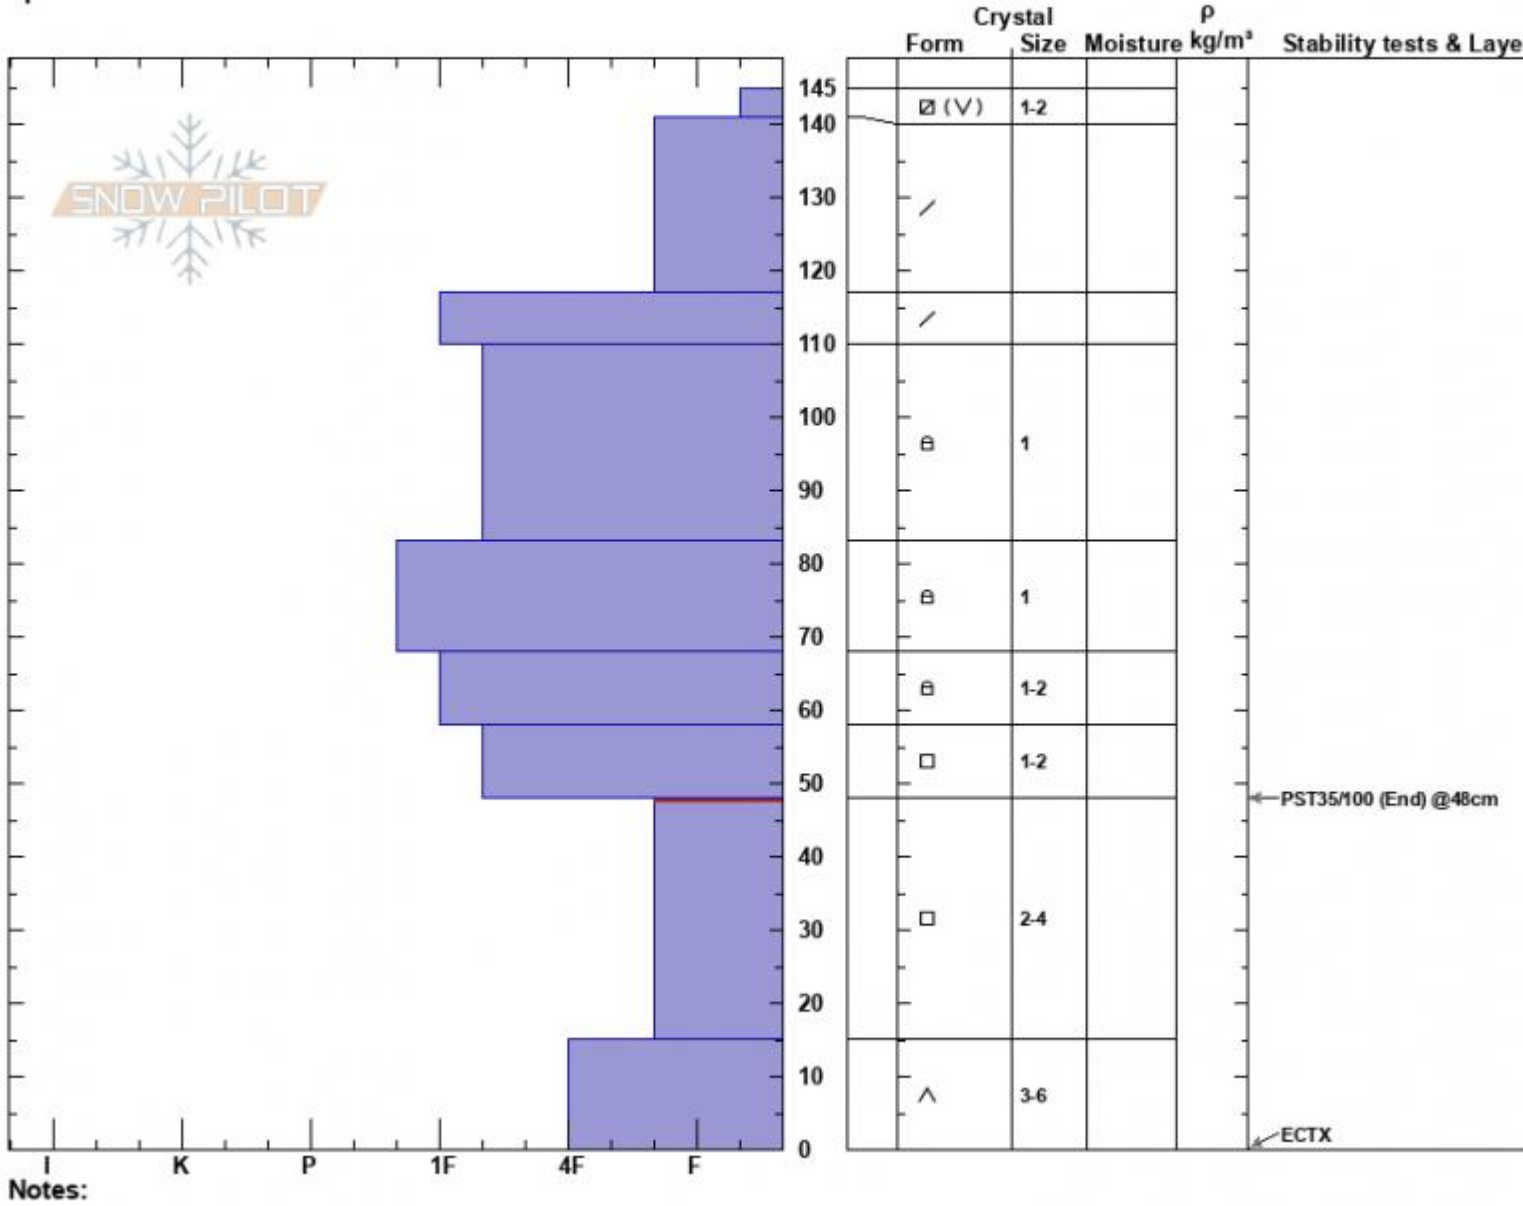

Trapper Ridge Profile
 Lionhead Range
 MT
 Elevation: 8590 ft
 Aspect: 10°
 Specifics:

Dave Zinn
 03/10/2024 - 12:30pm
 Co-ord: 44.84383N, -111.34109W
 Slope Angle: 26°
 Wind Loading: no

Stability: Good
 Air Temperature:
 Sky Cover: CLR
 Precipitation: NO
 Wind: SW Moderate

HS:145
 PF:60
 PS:20
 Layer Notes:
 48-15cm:Problematic layer

Advisory Region
 Lionhead Range
 Longitude
 -111.34W
 Latitude
 44.84N
 Lionhead Range, 2024-03-10