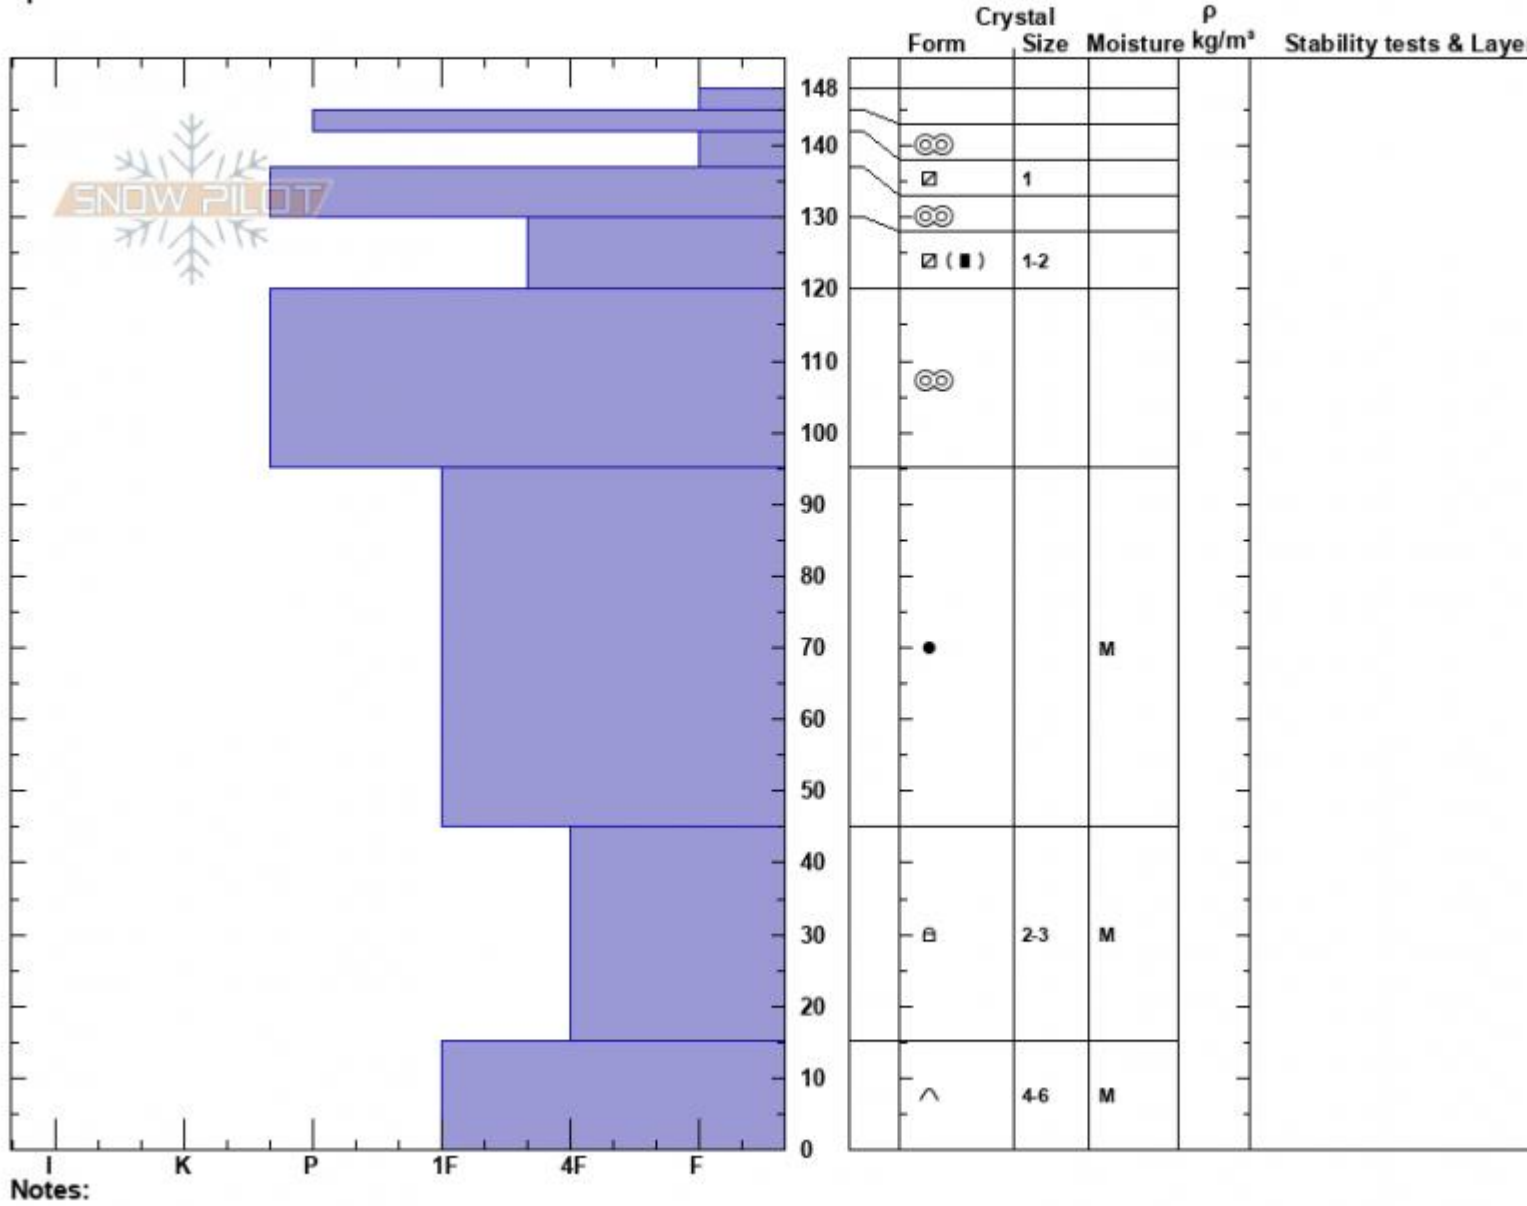

Wilderness Boundary  
 Madison Range-S  
 MT  
 Elevation: 8800 ft  
 Aspect: 250°  
 Specifics:

Dave Zinn  
 03/26/2024 - 11:00am  
 Co-ord: 44.97682N, -111.35901W  
 Slope Angle: 20°  
 Wind Loading: no

Stability: Good  
 Air Temperature:  
 Sky Cover: SCT  
 Precipitation: S-1  
 Wind: Calm

HS:148  
 PF:15  
 Layer Notes:

Advisory Region  
 Southern Madison  
 Longitude  
 -111.27W  
 Latitude  
 45.06N  
 Southern Madison, 2024-03-26