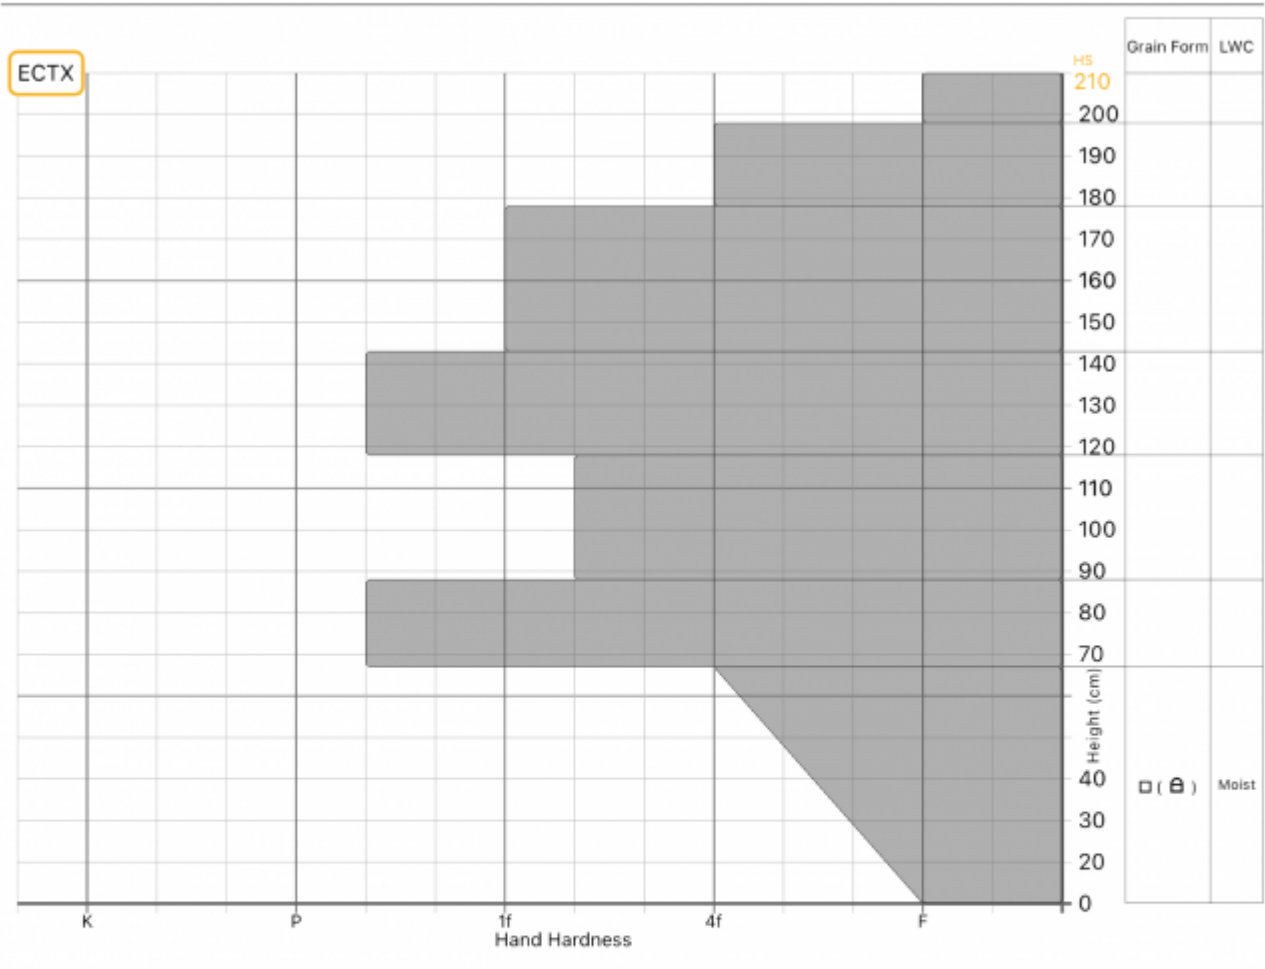

Profile Name: Republic Creek

General

🕒 Date: 2024-03-24 14:13:00.000
👤 Observer: Joe Trovato
🏠 Org: Propagation Labs

Location

📍 Elevation: 9536ft
🌬 Aspect: W
📐 Slope: 27°
📍 Lat/Lng: 44.9853,-109.9270

Weather

🌡 Air Temperature: ?
☁ Sky Cover: ?
❄ Precipitation: ?
🌬 Wind: ?
🌀 Blowing Snow: ?

Snow Conditions

📏 Total Snow Depth (HS): 210cm
❄ Surface Grain: ?
👤 Foot Pen: ?
👤 Ski Pen: ?

Notes:

MANUAL SNOW PROFILE

Advisory Region
Cooke City
Longitude
-109.94W
Latitude
44.99N
Cooke City, 2024-03-27