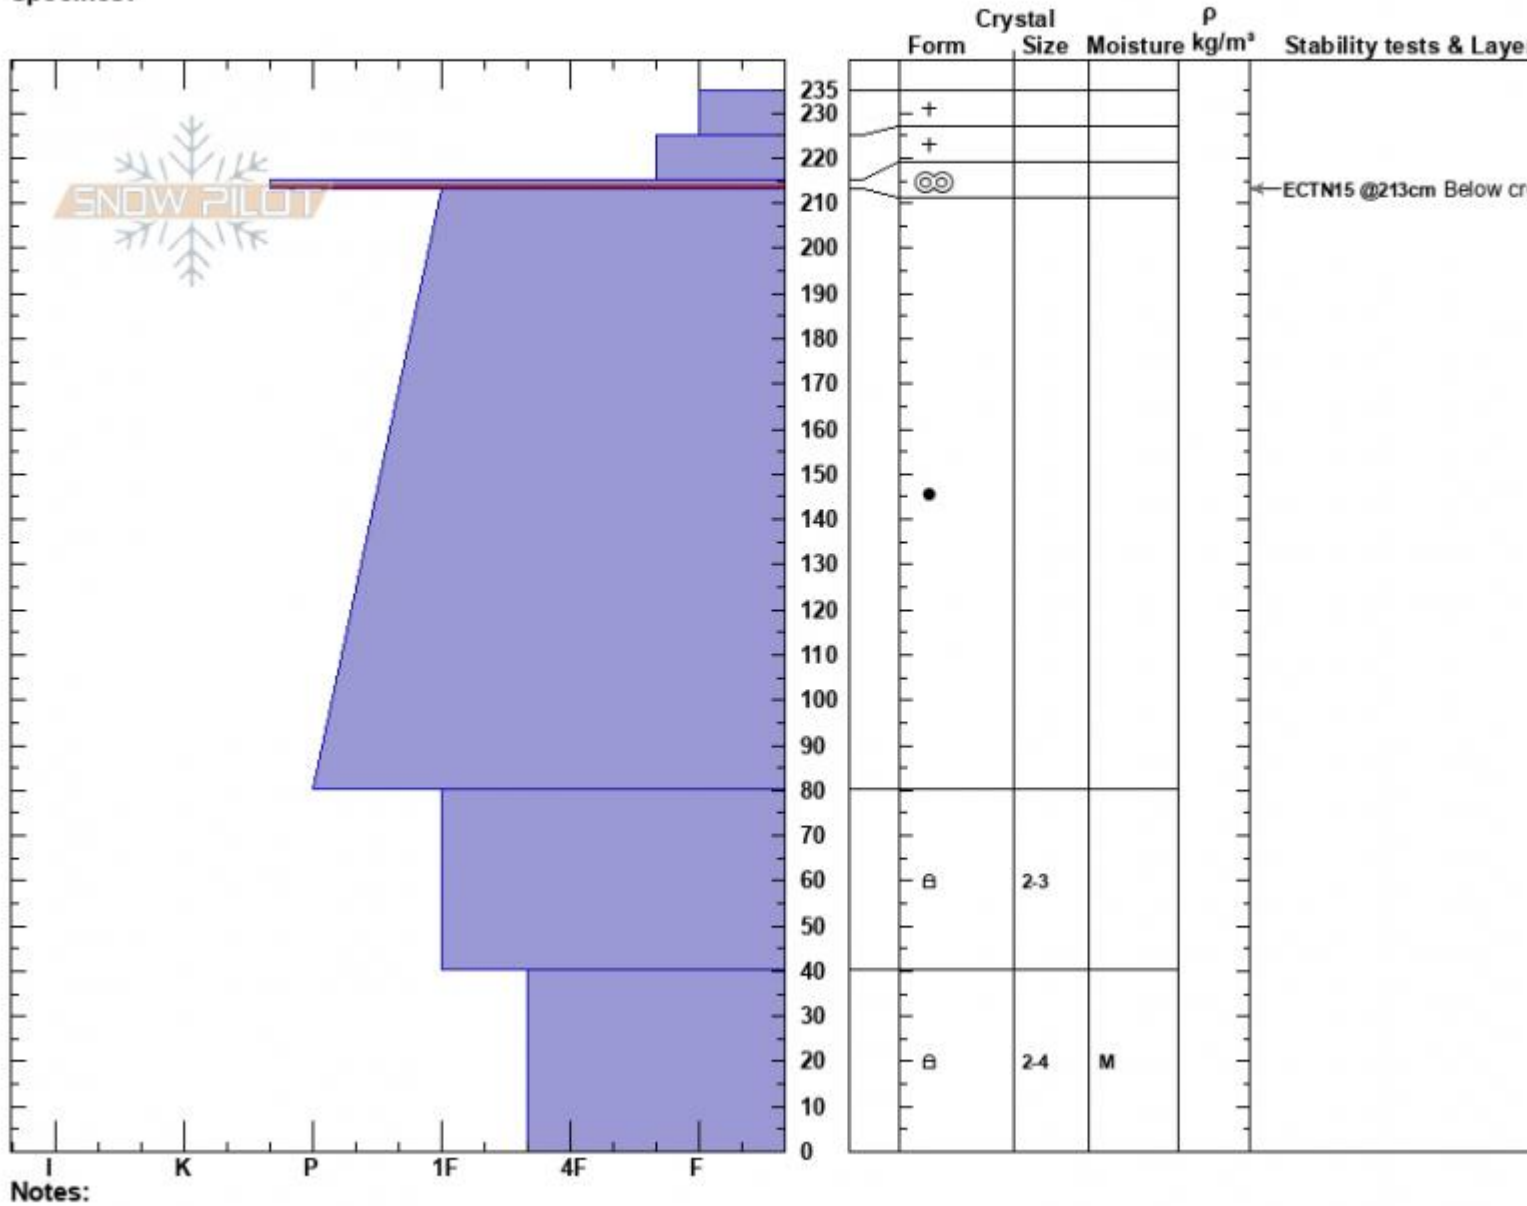

Next to Almost Died
 Beartooths
 MT
 Elevation: 9480 ft
 Aspect: 76°
 Specifics:

Zach Peterson
 03/27/2024 - 3:00pm
 Co-ord: 45.05028N, -109.93144W
 Slope Angle: 27°
 Wind Loading: no

Stability: Good
 Air Temperature:
 Sky Cover: BKN
 Precipitation: S-1
 Wind: Calm

HS:235 Layer Notes:
 PF:37 215-213cm:Problematic layer

Notes:
 Advisory Region
 Cooke City
 Longitude
 -109.94W
 Latitude
 45.02N
 Cooke City, 2024-03-27