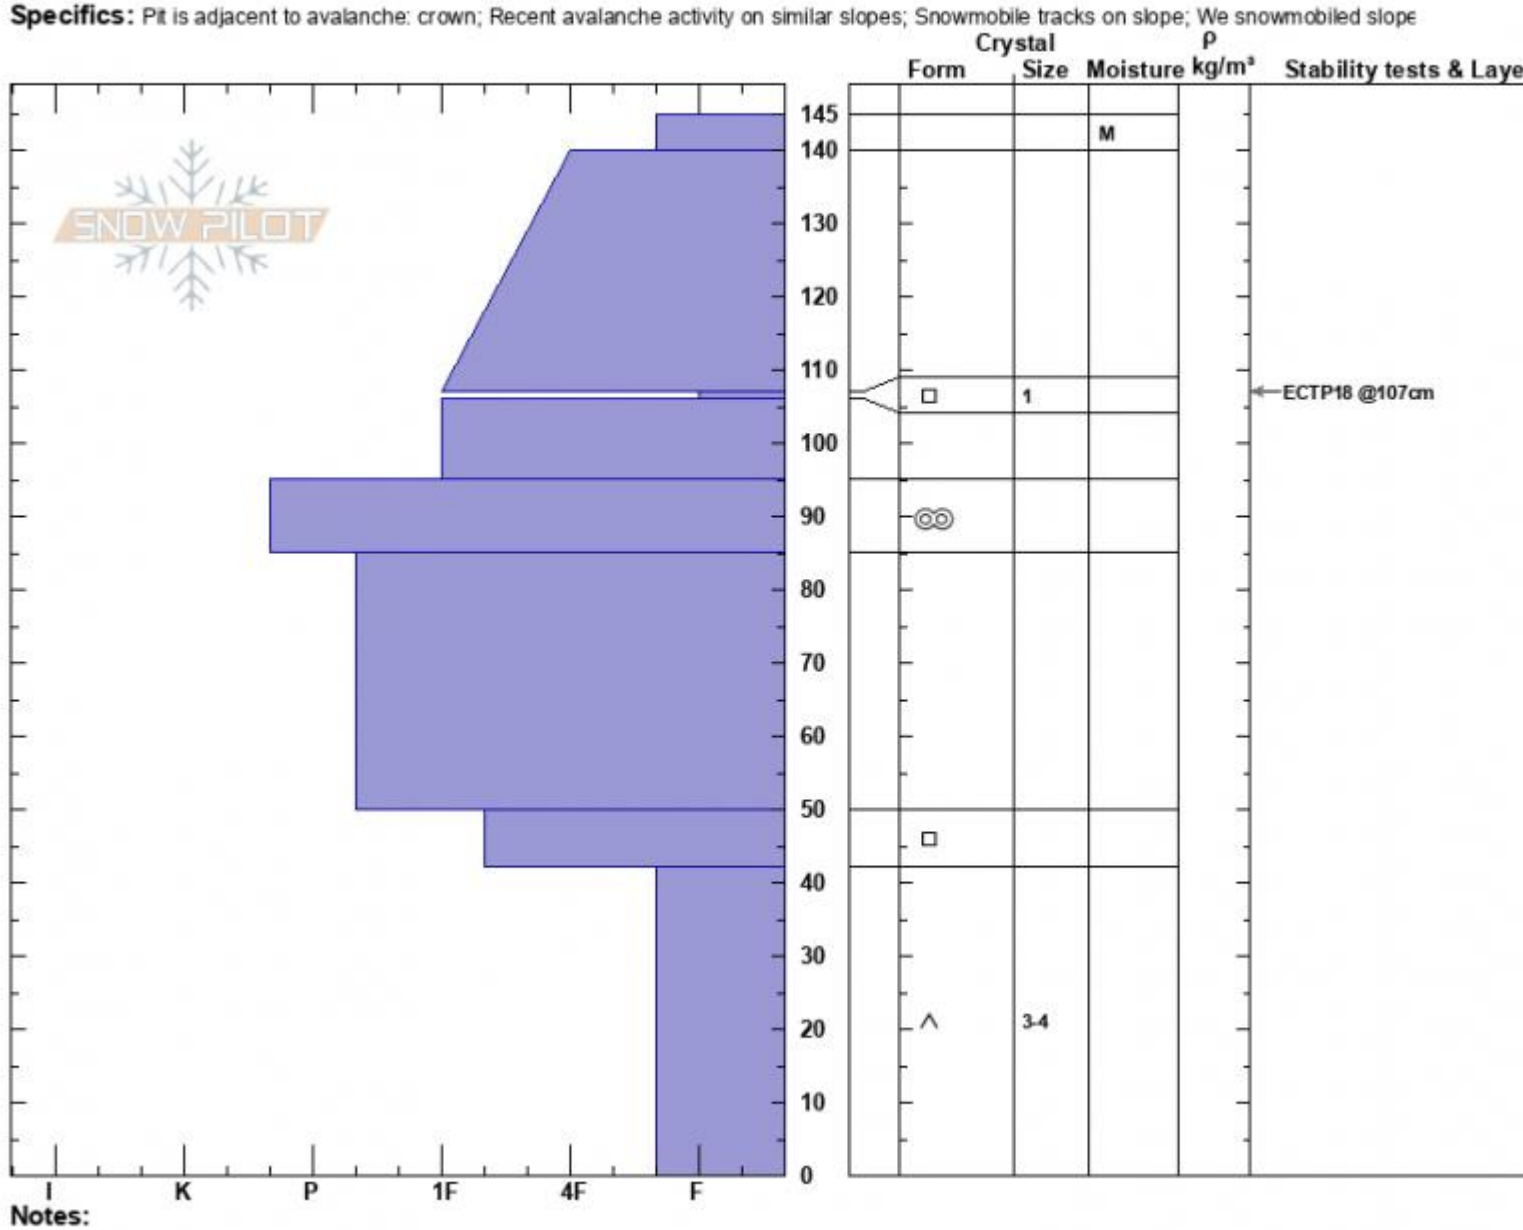

Targhee Creek
 Lionhead Range
 MT
 Elevation: 9600 ft
 Aspect: 75°
 Specifics: Pit is adjacent to avalanche: crown; Recent avalanche activity on similar slopes; Snowmobile tracks on slope; We snowmobiled slope

Ian Hoyer
 04/02/2024 - 12:00pm
 Co-ord: 44.75039N, -111.39098W
 Slope Angle: 31°
 Wind Loading: no

Stability: Fair
 Air Temperature:
 Sky Cover: CLR
 Precipitation: NO
 Wind: Calm

HS:145
 PF:30
 Layer Notes: 107-106cm:Problematic layer

Advisory Region
 Lionhead Range
 Longitude
 -111.32W
 Latitude
 44.71N

Avalanche Details: [Snowmo triggered small slide at Lionhead](#)
 Lionhead Range, 2024-04-02