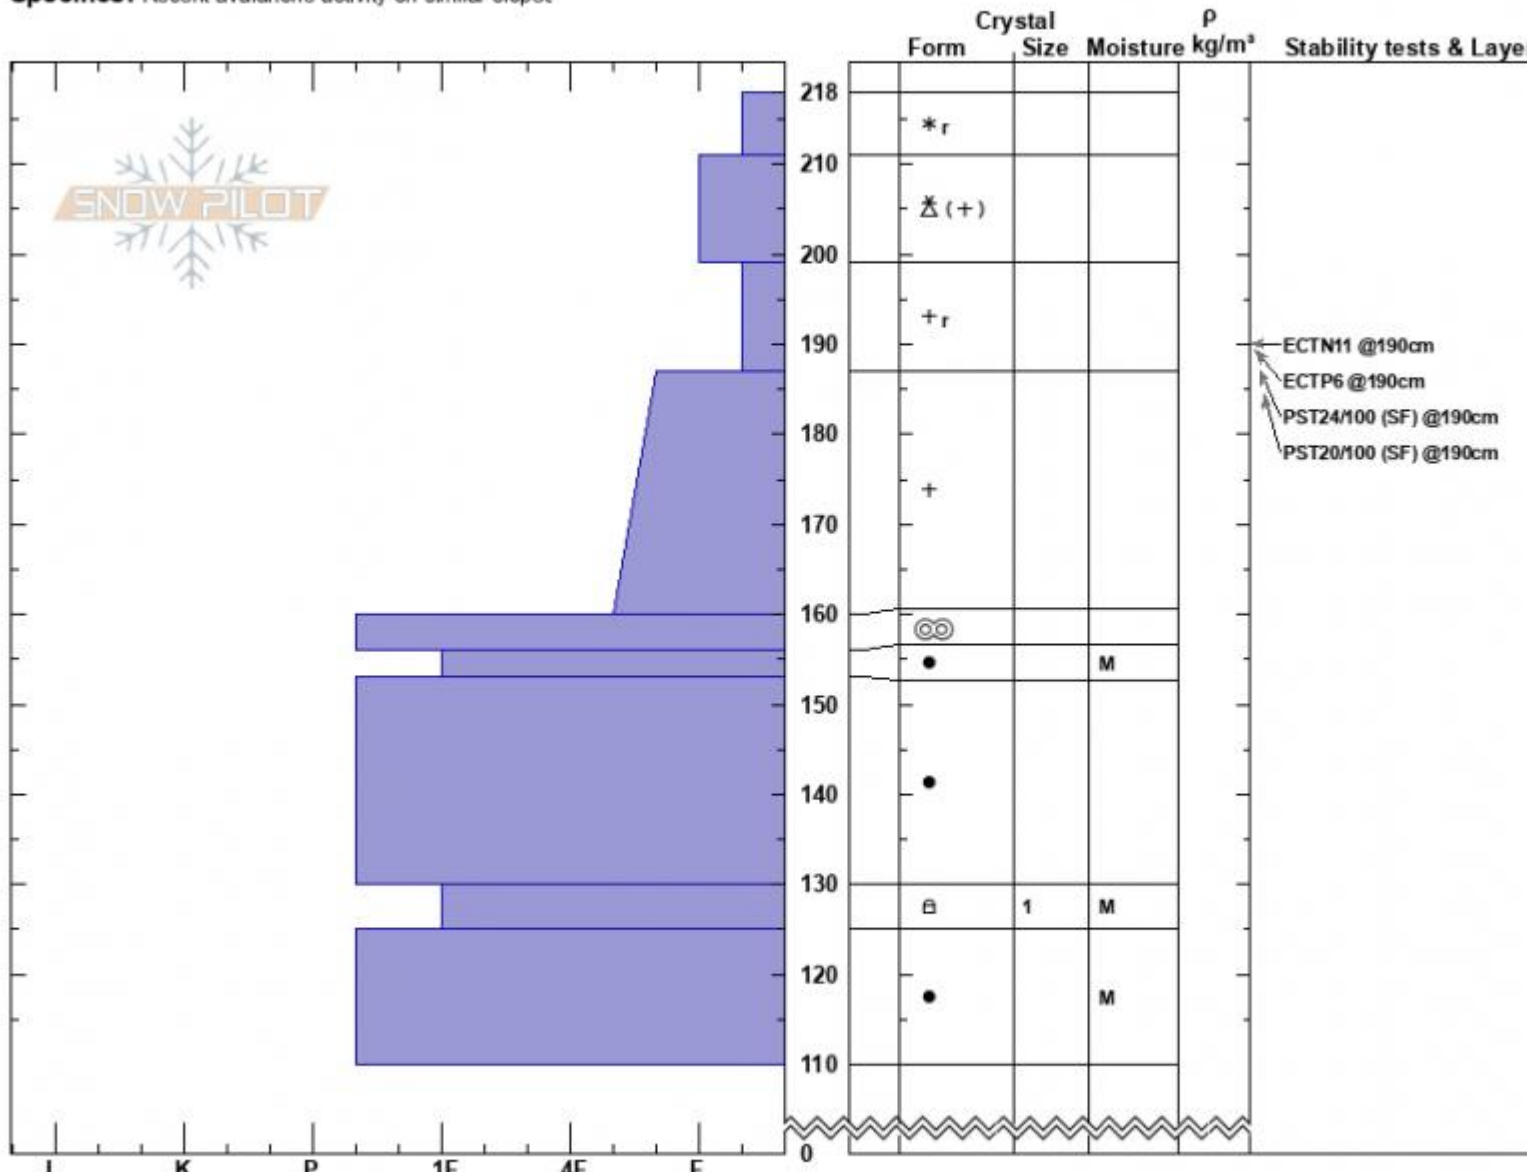

Refrigerator Chutes
 Bridger Range
 MT
 Elevation: 8300 ft
 Aspect: 43°
 Specifics: Recent avalanche activity on similar slopes

Zach Peterson
 04/07/2024 - 12:00pm
 Co-ord: 45.82876N, -110.93217W
 Slope Angle: 30°
 Wind Loading: no

Stability: Poor
 Air Temperature:
 Sky Cover: OVC
 Precipitation: S5
 Wind: Calm

HS:218
 PF:59
 Layer Notes: 199-187cm: Problematic layer

ECTN11 @190cm
 ECTP6 @190cm
 PST24/100 (SF) @190cm
 PST20/100 (SF) @190cm

Notes: Widespread storm slab instability. Many skier/rider avalanches on steep slopes ~1' deep.

Advisory Region
 Bridger Range
 Longitude
 -110.93W
 Latitude
 45.83N
 Bridger Range, 2024-04-07