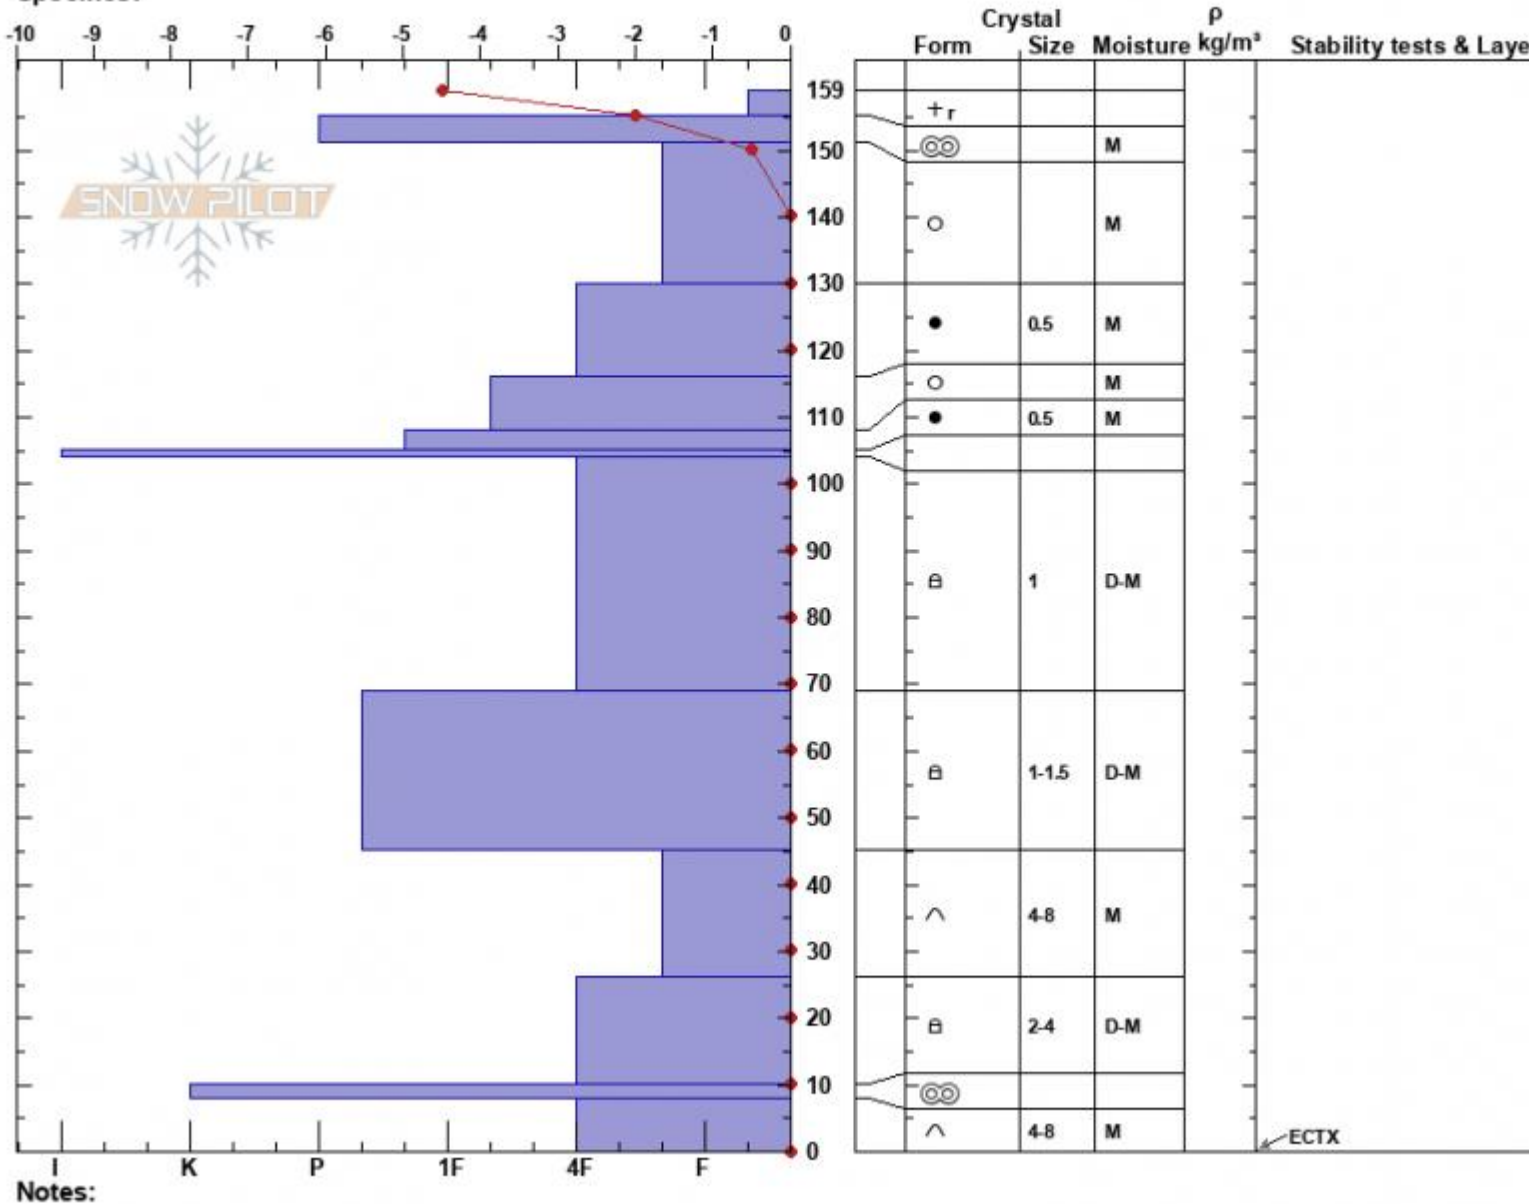

Ski Hill Lionhead
 Lionhead Range
 MT
 Elevation: 8010 ft
 Aspect: 69°
 Specifics:

Alex Marienthal
 04/06/2024 - 10:43am
 Co-ord: 44.70228N, -111.29555W
 Slope Angle: 27°
 Wind Loading: no

Stability: Good
 Air Temperature: -6.5°C
 Sky Cover: OVC
 Precipitation: S1
 Wind: N Light Breeze

HS:159
 PF:30
 Layer Notes: 159-155cm:Problematic layer

Advisory Region
 Lionhead Range
 Longitude
 -111.32W

Latitude

44.71N

Lionhead Range, 2024-04-06