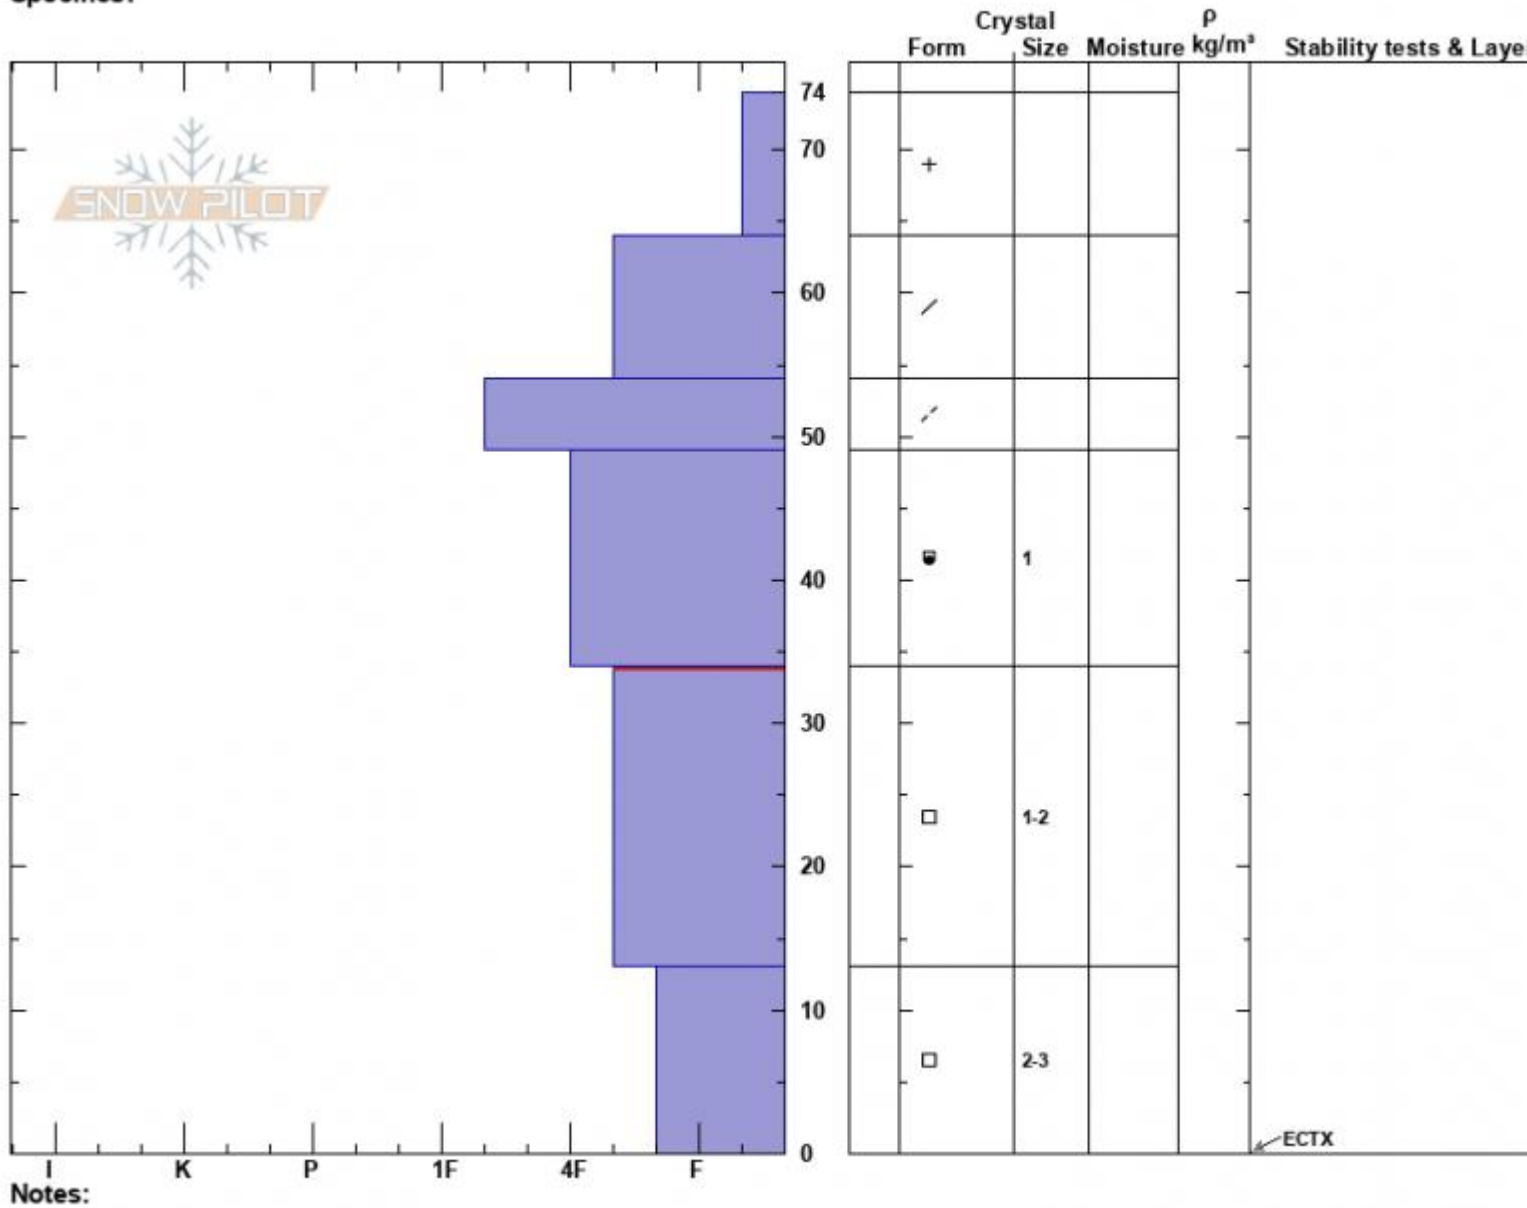

Blackmore N Shoulder  
 Gallatin Range-N  
 MT  
 Elevation: 9626 ft  
 Aspect: 315°  
 Specifics:

Haylee Darby  
 11/27/2024 - 11:15am  
 Co-ord: 45.44781N, -110.99935W  
 Slope Angle: 25°  
 Wind Loading: previous

Stability:  
 Air Temperature: -6°C  
 Sky Cover: CLR  
 Precipitation: NO  
 Wind: W Calm

HS:74  
 PF:74  
 Layer Notes: 34-13cm:Problematic layer

Advisory Region  
 Northern Gallatin  
 Longitude  
 -111.00W  
 Latitude  
 45.44N  
 Northern Gallatin, 2024-11-27