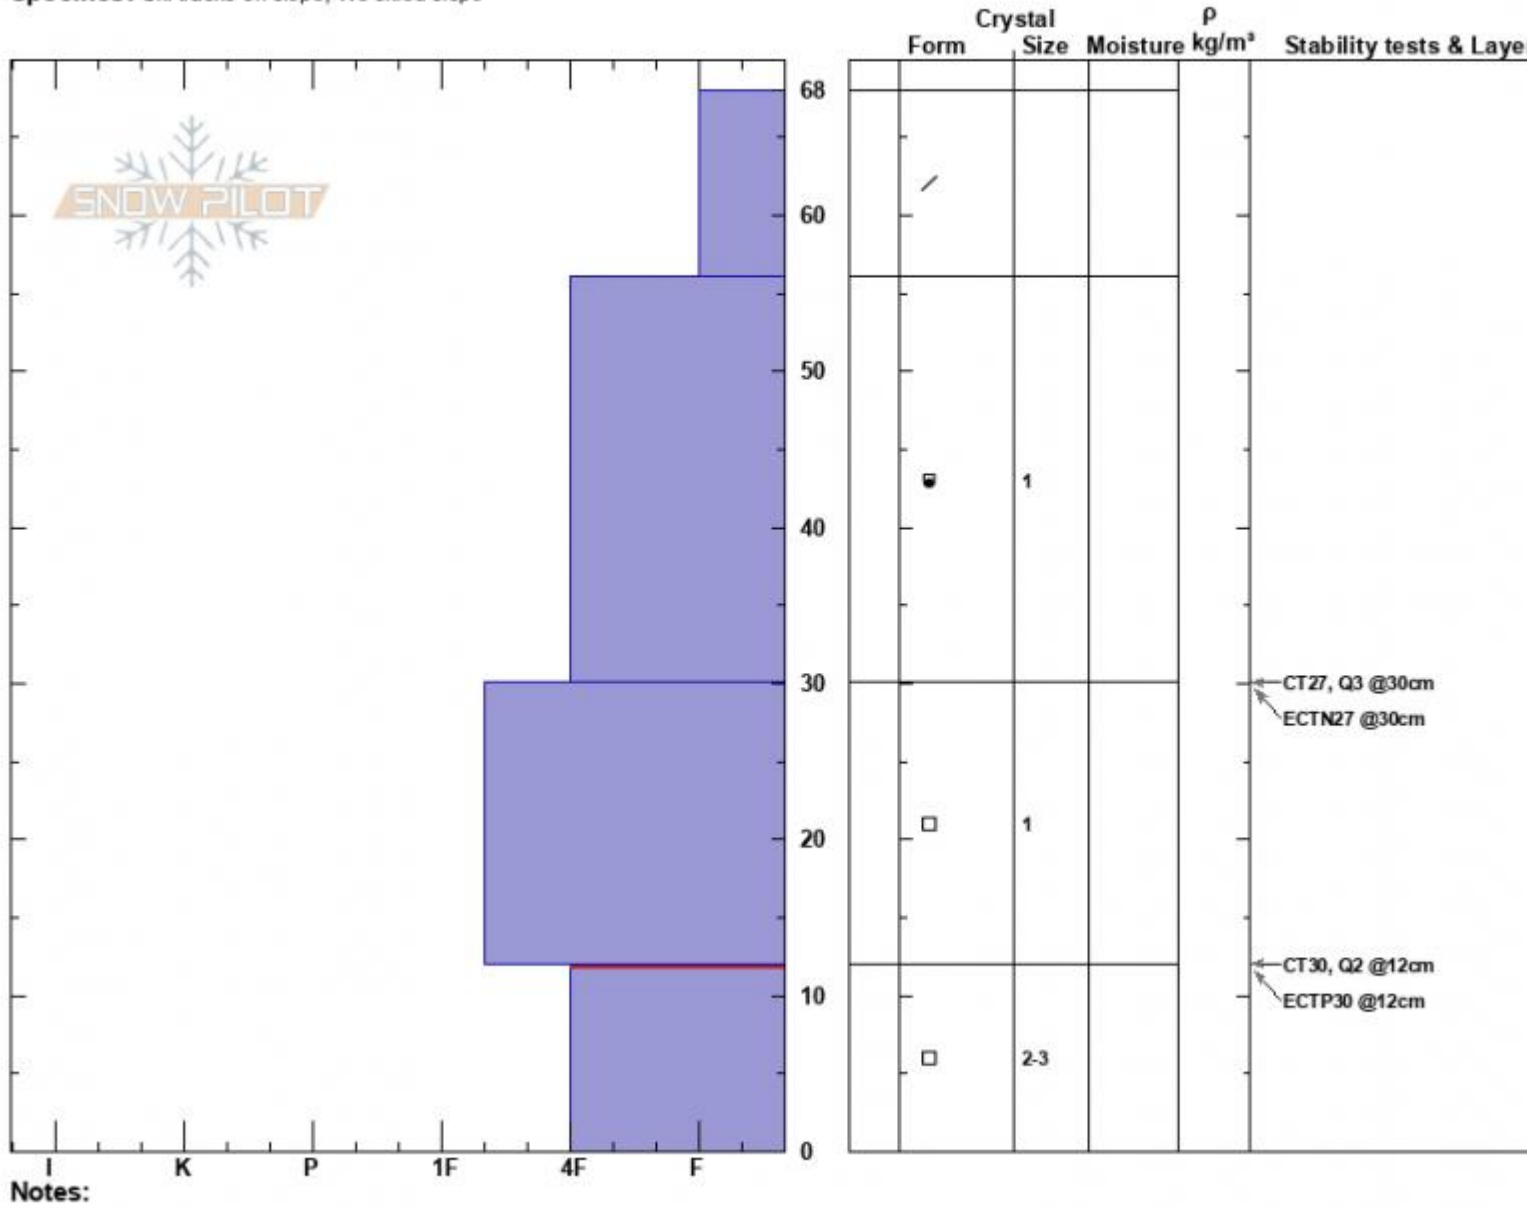

Spanky's Profile
 Madison Range-N
 MT
 Elevation: 9240 ft
 Aspect: 60°
 Specifics: Ski tracks on slope; We skied slope

Dave Zinn
 12/01/2024 - 12:00pm
 Co-ord: 45.32441N, -111.38145W
 Slope Angle: 32°
 Wind Loading: no

Stability: Good
 Air Temperature:
 Sky Cover: BKN
 Precipitation: NO
 Wind: Calm

HS:68
 PF:60
 Layer Notes:
 12-0cm: Problematic layer

Advisory Region
 Northern Madison
 Longitude
 -111.38W
 Latitude
 45.35N
 Northern Madison, 2024-12-01