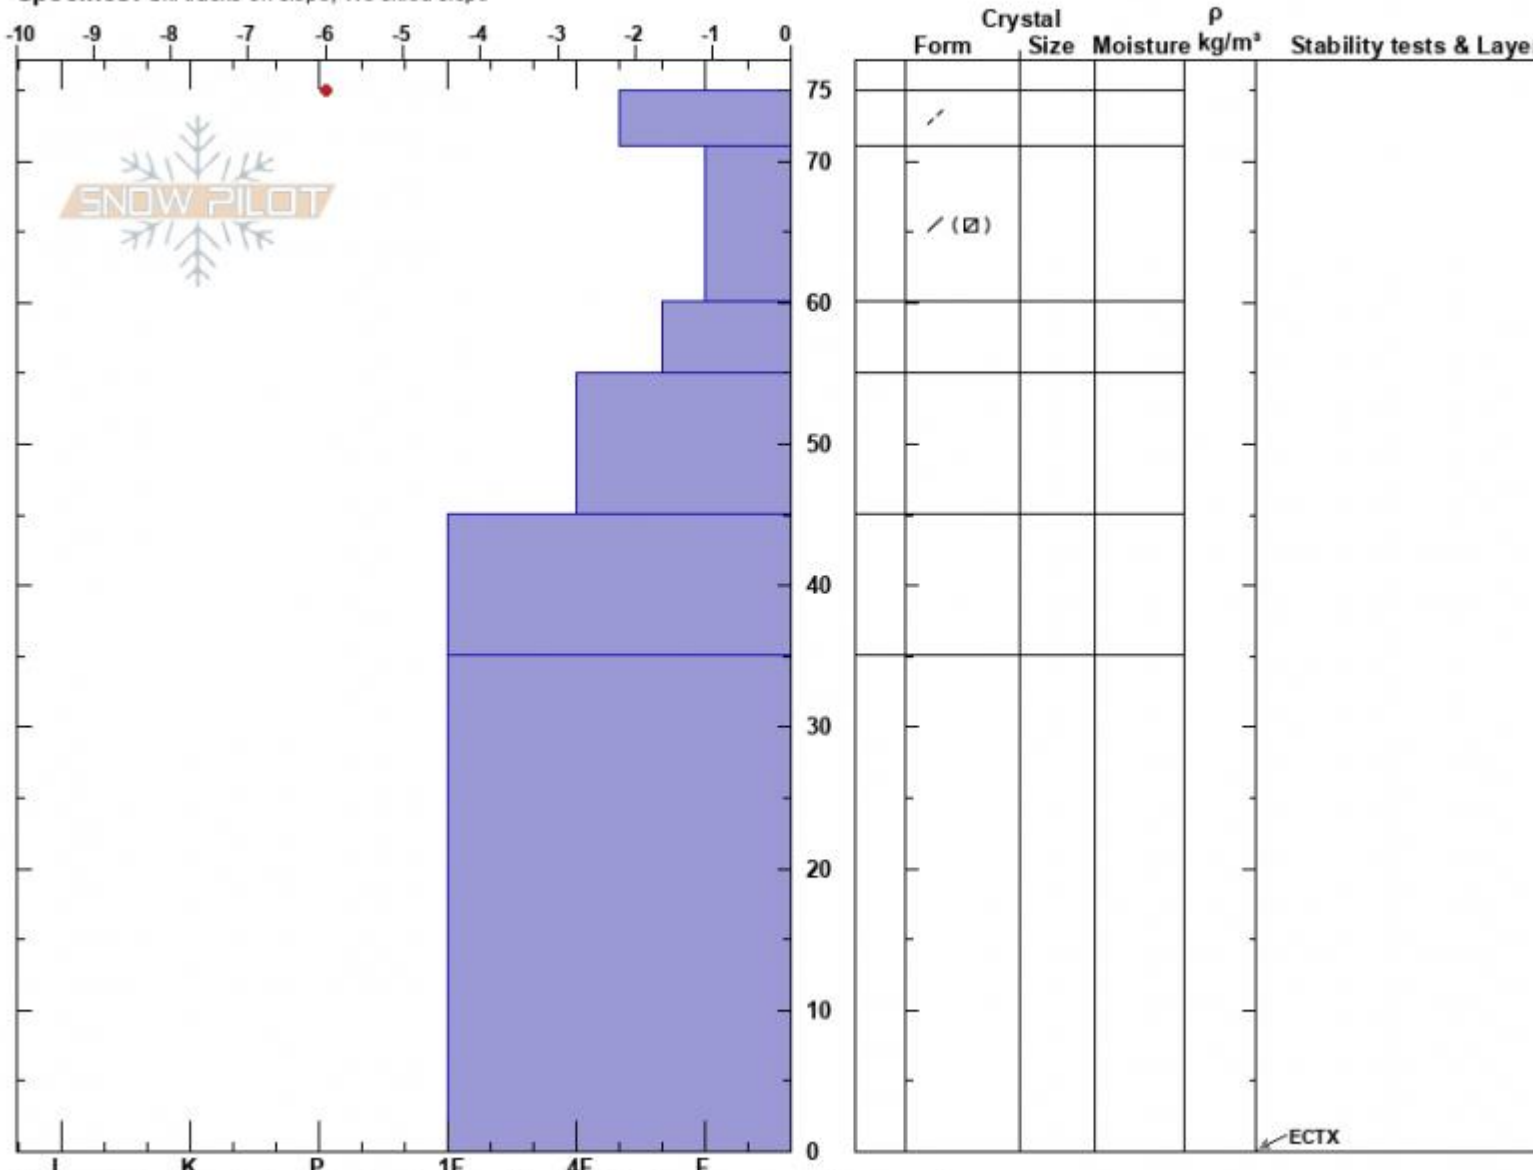

Slushmans-AboveTrolley
 Bridger Range
 MT
 Elevation: 8650 ft
 Aspect: 53°
 Specifics: Ski tracks on slope; We skied slope

Mark Staples
 12/02/2024 - 11:15am
 Co-ord: 45.80341N, -110.93301W
 Slope Angle: 30°
 Wind Loading:

Stability: Good
 Air Temperature: 3.5°C
 Sky Cover: CLR
 Precipitation: NO
 Wind:

HS:75
 Layer Notes:
 71-60cm: Problematic layer

Notes: Surface snow is starting to facet - not horrible yet. Otherwise very supportable snowpack

Snow profile in Slushmans

Advisory Region
 Bridger Range
 Longitude
 -110.92W
 Latitude
 45.82N

Bridger Range, 2024-12-02