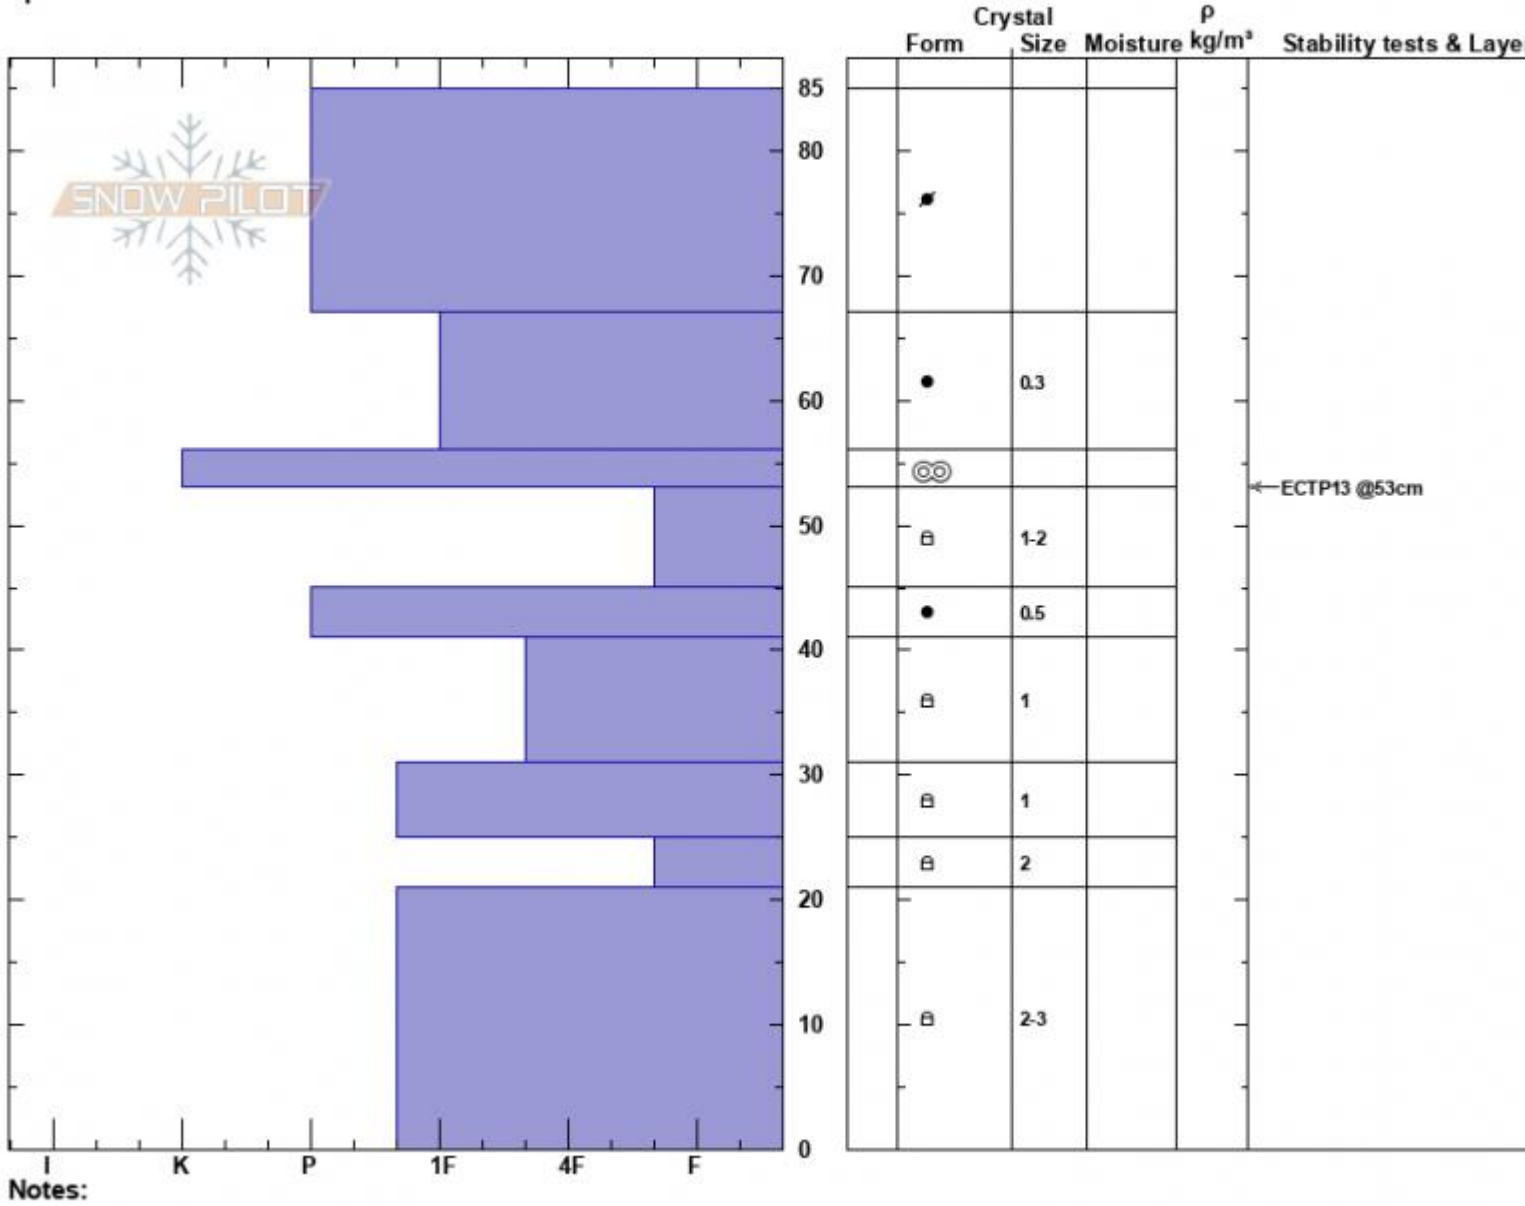

Saddle - Skyline  
 Bridger Range  
 MT  
 Elevation: 9072 ft  
 Aspect: 74°  
 Specifics:

Haylee Darby  
 12/14/2024 - 11:15am  
 Co-ord: 45.79359N, -110.93564W  
 Slope Angle: 32°  
 Wind Loading: previous

Stability:  
 Air Temperature: 0°C  
 Sky Cover: BKN  
 Precipitation: NO  
 Wind: W Moderate

HS:85  
 PF:30  
 PS:1  
 Layer Notes:

Notes:  
 Advisory Region  
 Bridger Range  
 Longitude  
 -110.94W  
 Latitude  
 45.79N  
 Bridger Range, 2024-12-14