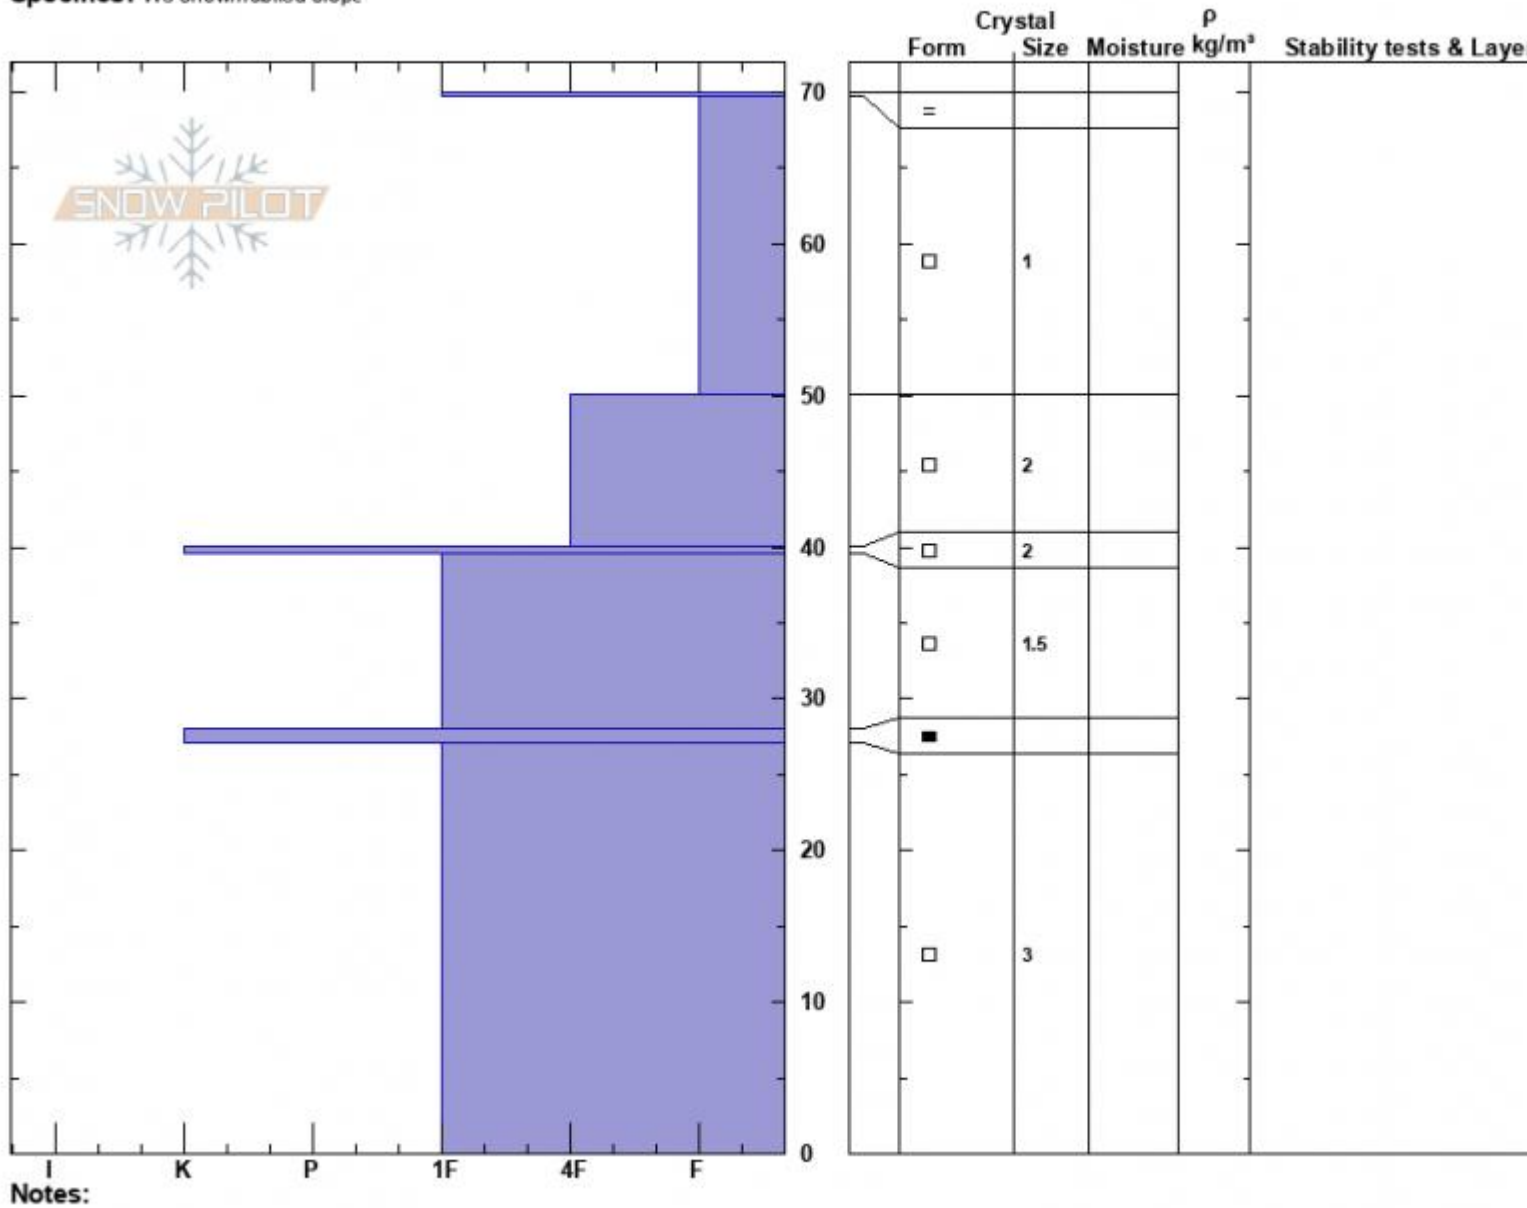

S Rim Yale Ck 2
 Centennial Range
 ID
 Elevation: 8780 ft
 Aspect: 120°
 Specifics: We snowmobiled slope

Mark Staples
 12/14/2024 - 2:30pm
 Co-ord: 44.53485N, -111.45803W
 Slope Angle: 10°
 Wind Loading: no

Stability: Good
 Air Temperature:
 Sky Cover: OVC
 Precipitation: S-1
 Wind:

HS:70
 Layer Notes:
 69.7-50cm: Problematic layer

ESE aspect pit profile Yale Ck

Advisory Region
 Island Park
 Longitude
 -111.46W

Latitude

44.55N

Island Park, 2024-12-14