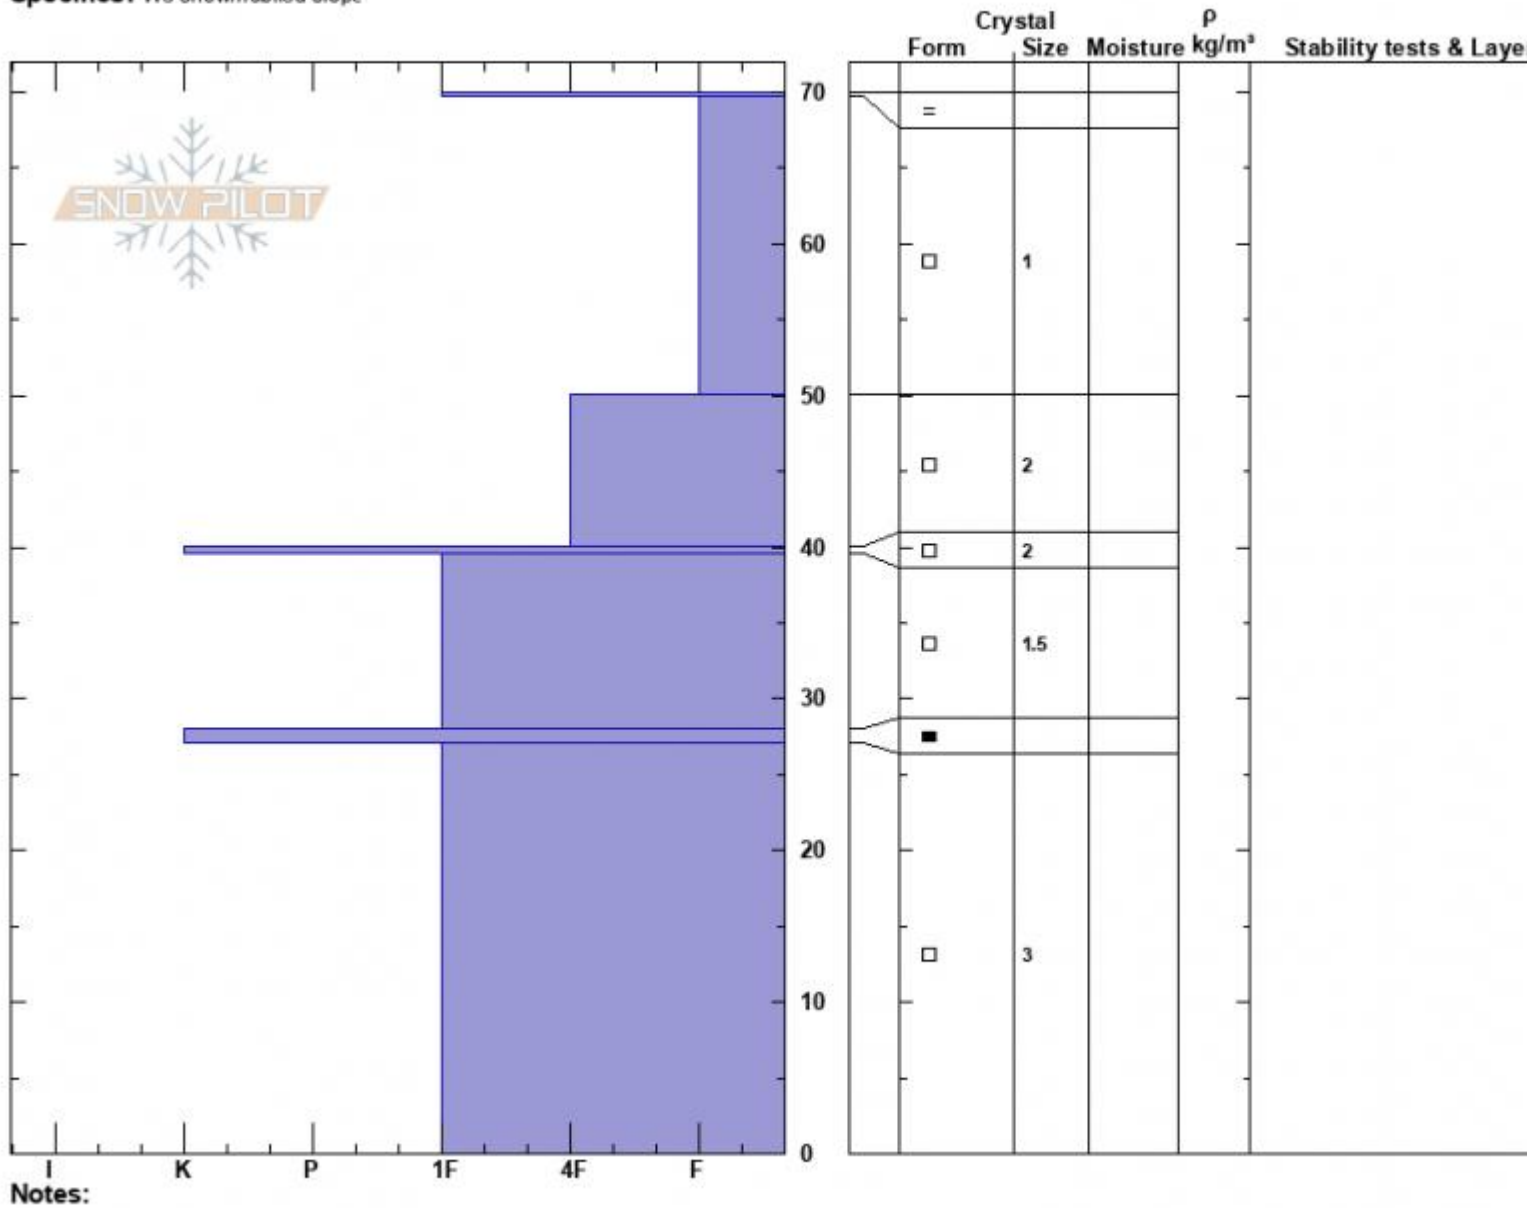

S Rim Yale Ck 2  
 Centennial Range  
 ID  
 Elevation: 8780 ft  
 Aspect: 120°  
 Specifics: We snowmobiled slope

Mark Staples  
 12/14/2024 - 2:30pm  
 Co-ord: 44.53485N, -111.45803W  
 Slope Angle: 10°  
 Wind Loading: no

Stability: Good  
 Air Temperature:  
 Sky Cover: OVC  
 Precipitation: S-1  
 Wind:

HS:70  
 Layer Notes:  
 69.7-50cm: Problematic layer

ESE aspect pit profile Yale Ck

Advisory Region  
 Island Park  
 Longitude  
 -111.46W

Latitude

44.55N

Island Park, 2024-12-14