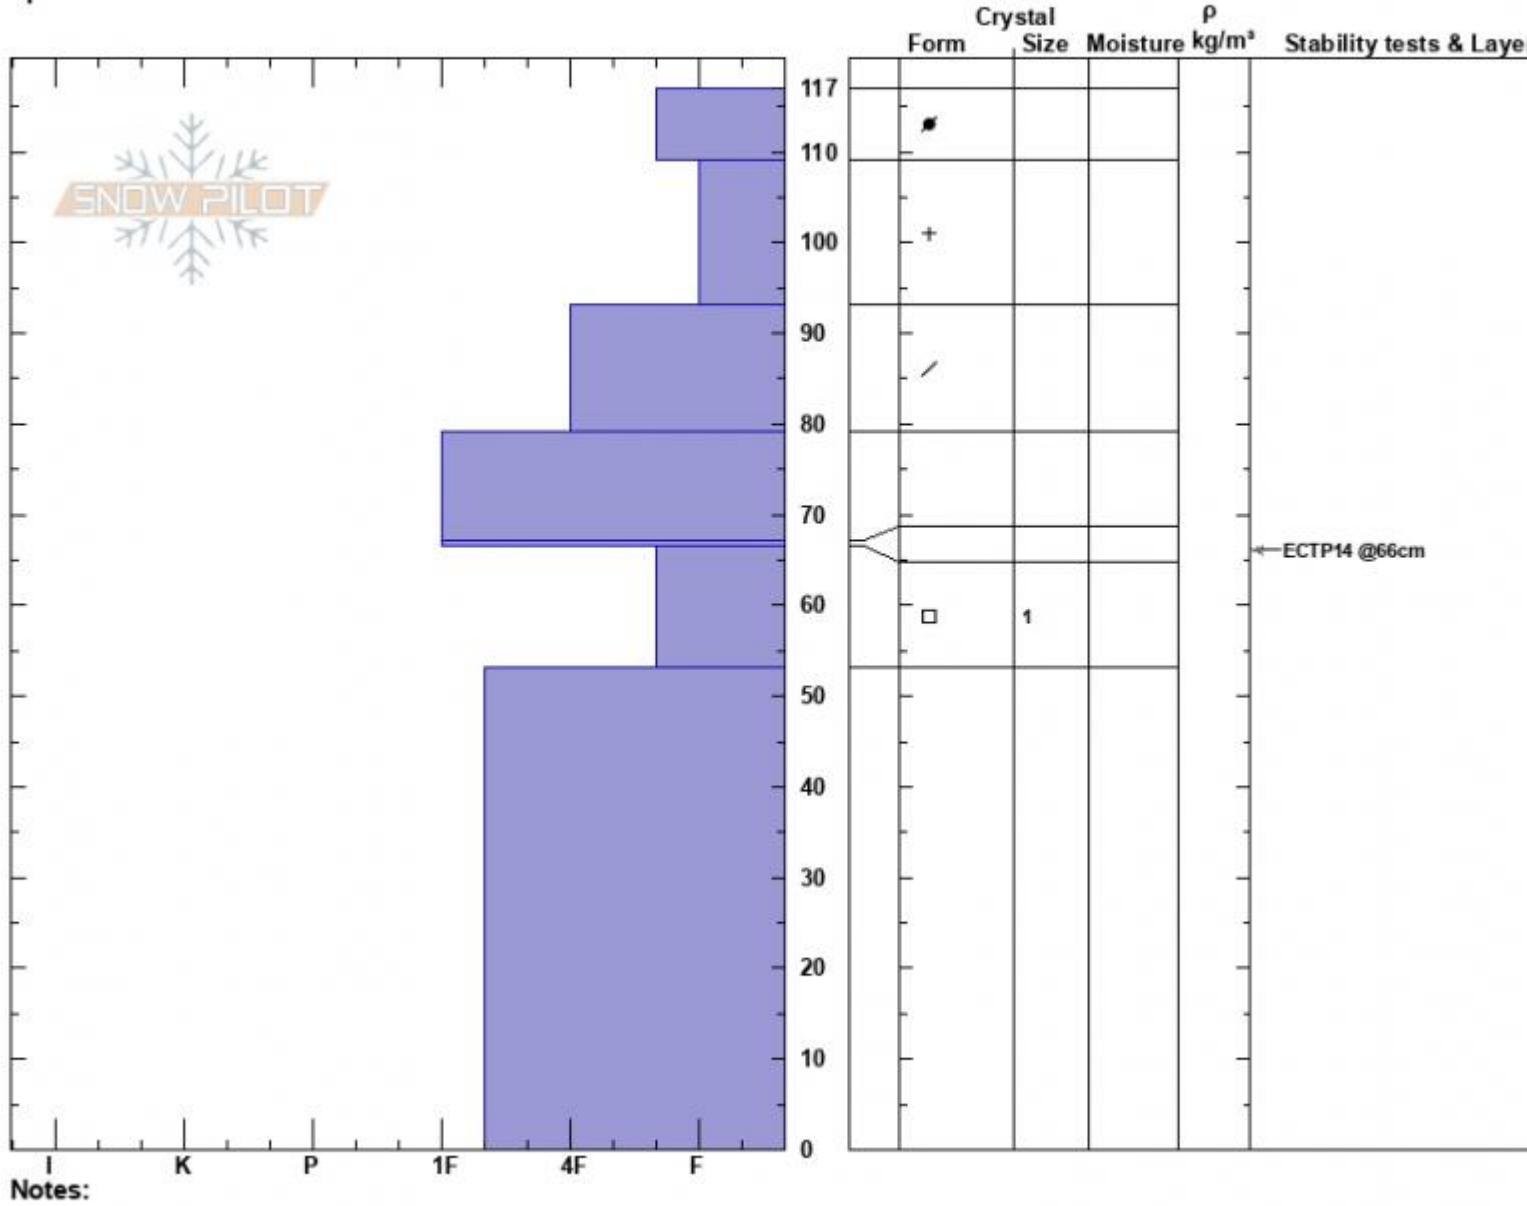

Middle Basin
 Madison Range-N
 MT
 Elevation: 9300 ft
 Aspect: 75°
 Specifics:

Ian Hoyer
 12/18/2024 - 12:00pm
 Co-ord: 45.32954N, -111.38143W
 Slope Angle: 31°
 Wind Loading: previous

Stability: Poor
 Air Temperature:
 Sky Cover: OVC
 Precipitation: S-1
 Wind: S Strong

HS:117 Layer Notes:
 PF:75
 PS: 15

Notes:
 Advisory Region
 Northern Madison
 Longitude
 -111.39W
 Latitude
 45.34N
 Northern Madison, 2024-12-18