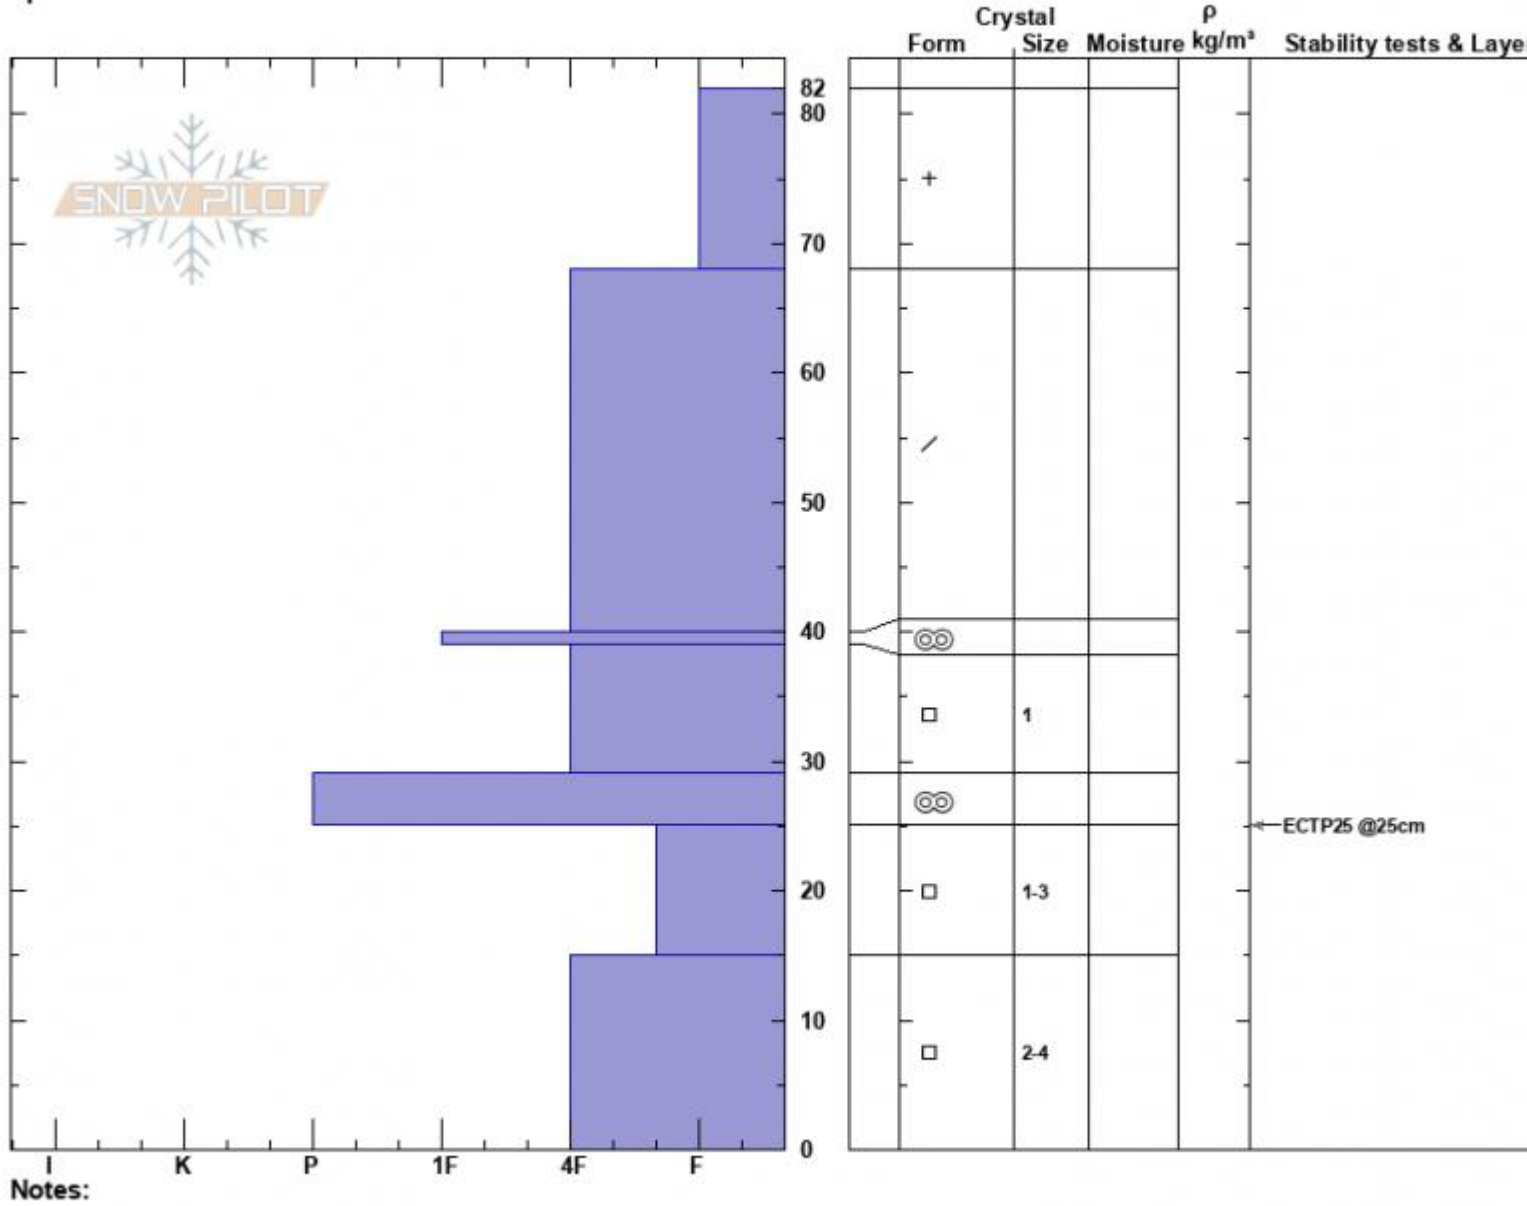

Marty's  
 Cooke City  
 MT  
 Elevation: 9432 ft  
 Aspect: 188°  
 Specifics:

Haylee Darby  
 12/17/2024 - 10:45am  
 Co-ord: 45.04830N, -109.94580W  
 Slope Angle: 29°  
 Wind Loading: no

Stability:  
 Air Temperature: 0°C  
 Sky Cover: FEW  
 Precipitation: NO  
 Wind: NW Calm

HS:82 Layer Notes:

Advisory Region  
 Cooke City  
 Longitude  
 -109.95W  
 Latitude  
 45.05N  
 Cooke City, 2024-12-17