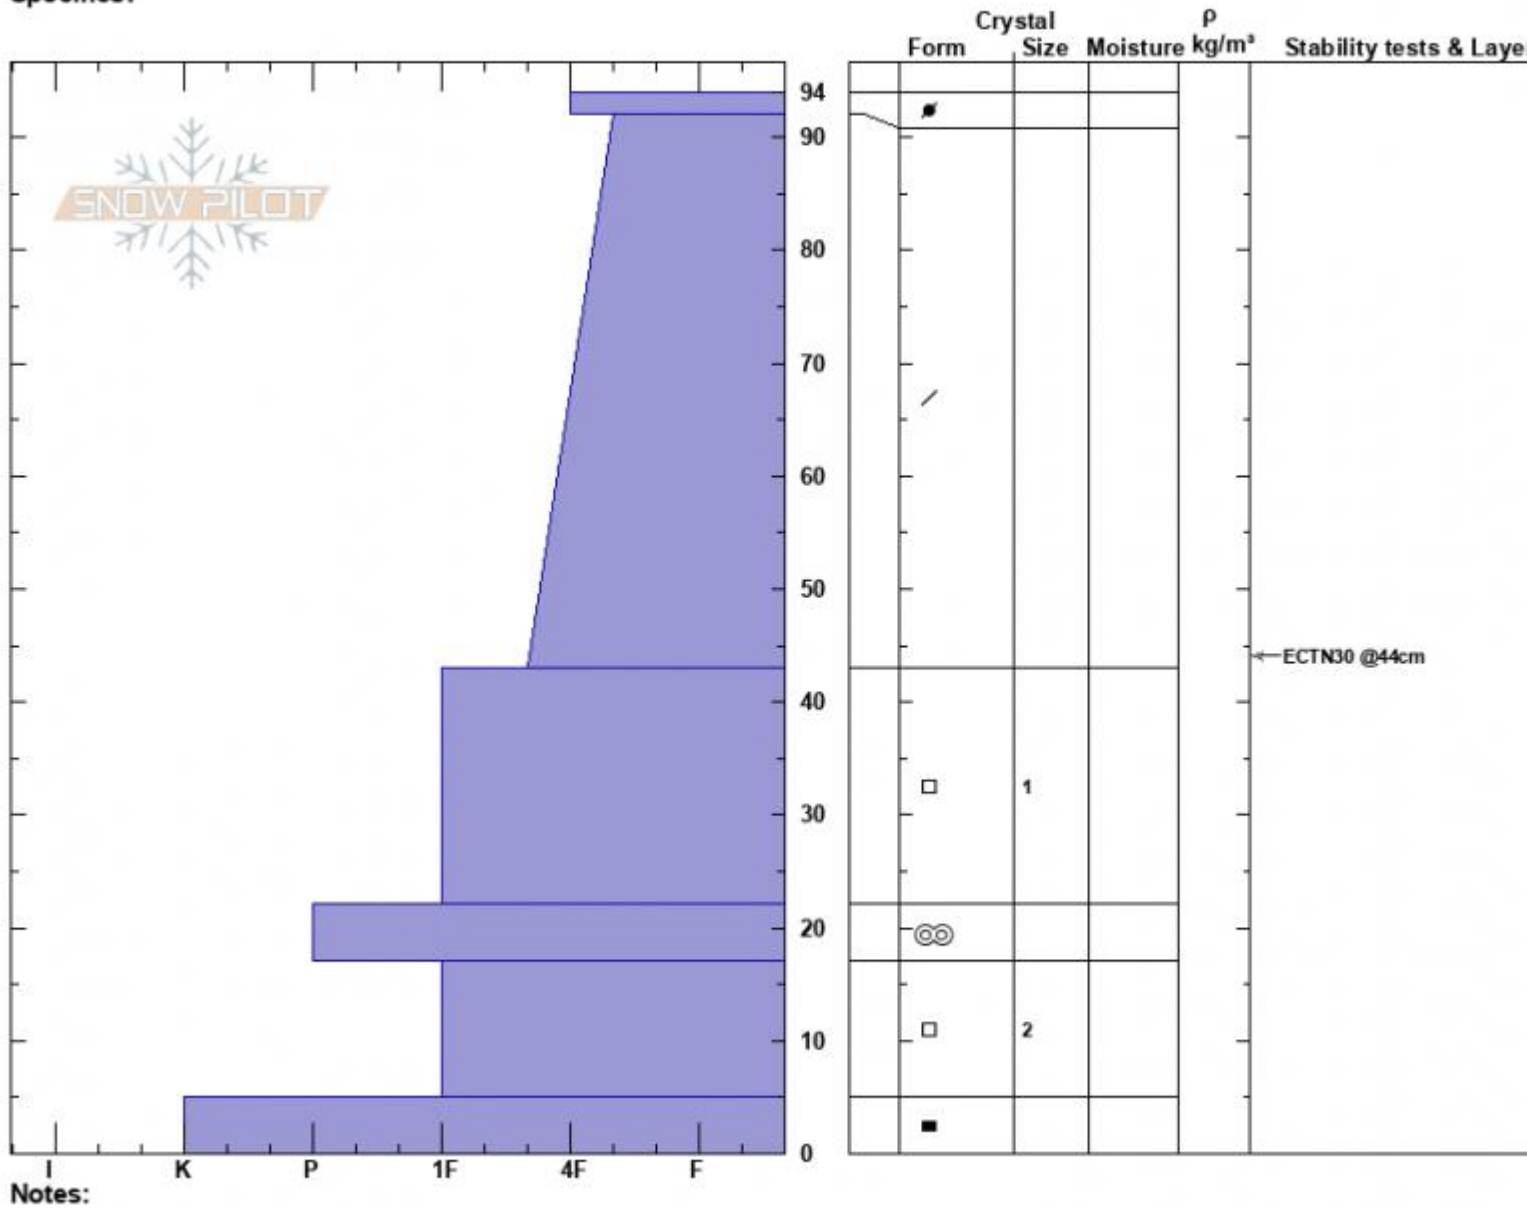

The Throne North
 Bridger Range
 MT
 Elevation: 8373 ft
 Aspect: 323°
 Specifics:

Haylee Darby
 12/19/2024 - 1:30pm
 Co-ord: 45.88261N, -110.95281W
 Slope Angle: 21°
 Wind Loading:

Stability:
 Air Temperature: 0°C
 Sky Cover: FEW
 Precipitation: NO
 Wind: W Light Breeze

HS:94 Layer Notes:

Advisory Region
 Bridger Range
 Longitude
 -110.95W
 Latitude
 45.88N
 Bridger Range, 2024-12-19