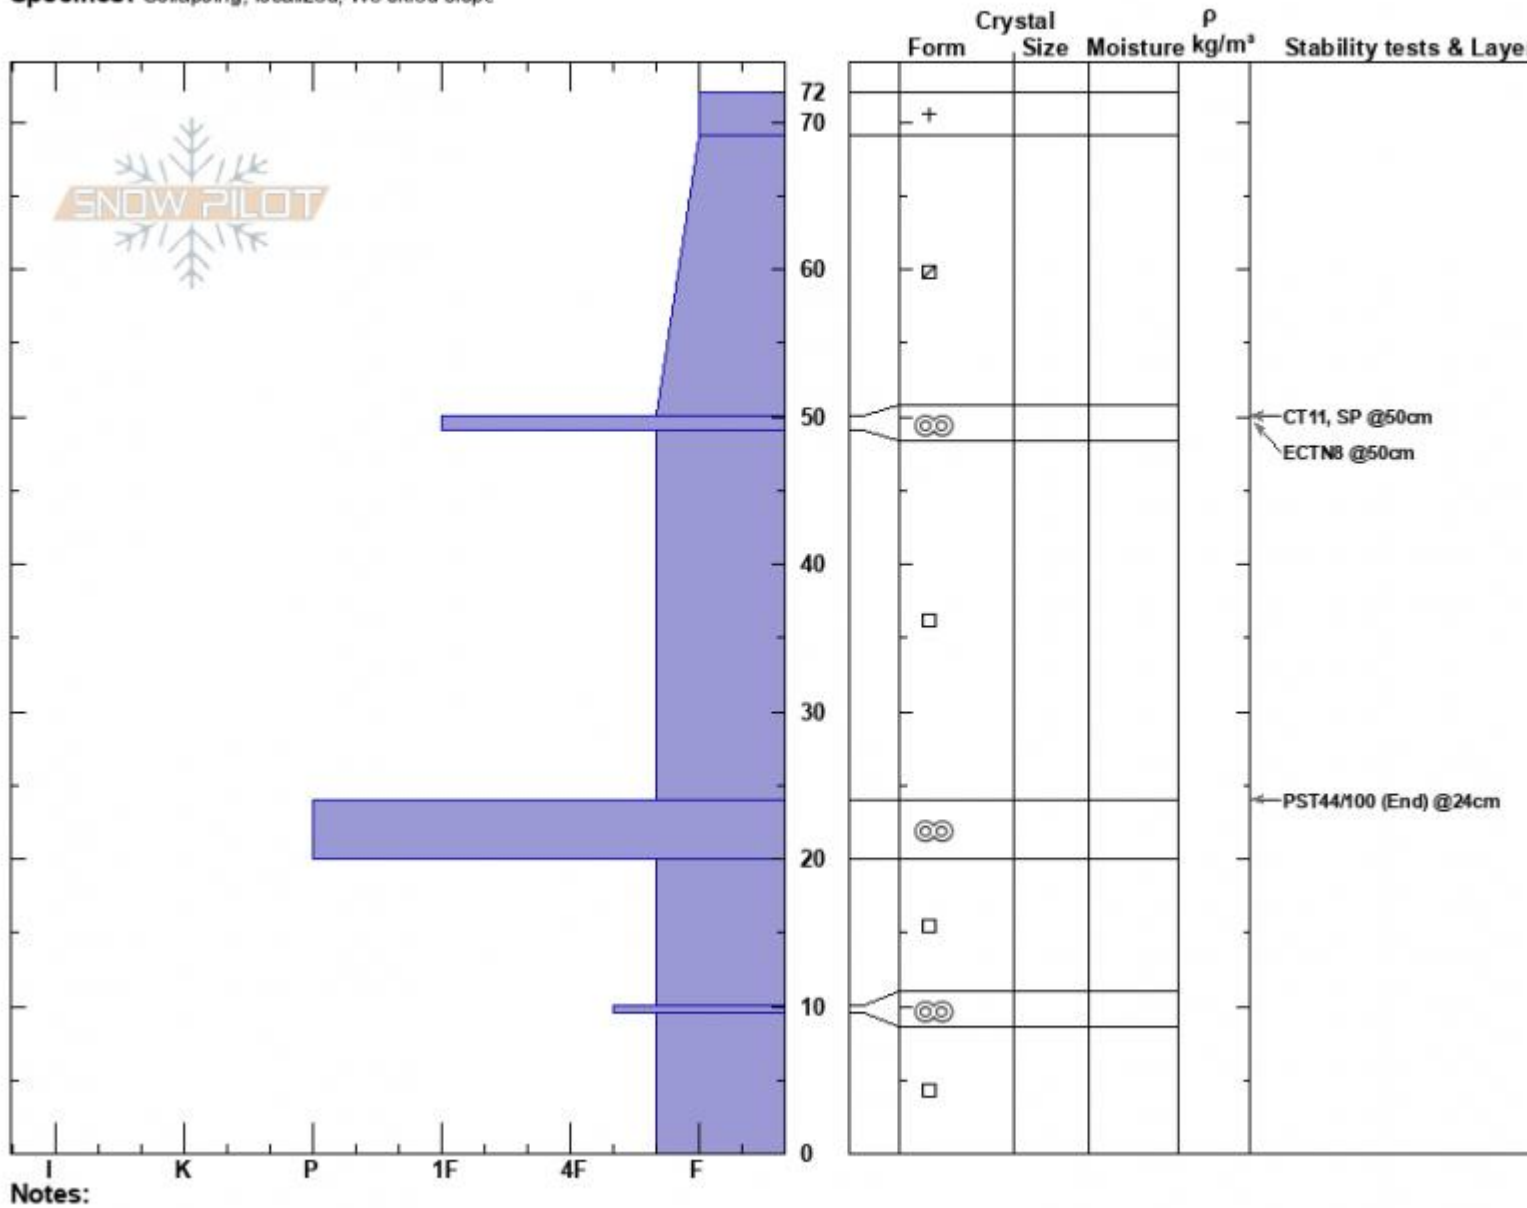

Flanders SE Face  
 Gallatin Range-N  
 MT  
 Elevation: 9530 ft  
 Aspect: 137°  
 Specifics: Collapsing, localized; We skied slope

Eddie Webb  
 12/19/2024 - 11:30am  
 Co-ord: 45.43612N, -110.94119W  
 Slope Angle: 29°  
 Wind Loading:

Stability:  
 Air Temperature: -6°C  
 Sky Cover: CLR  
 Precipitation: NO  
 Wind: W Light Breeze

Layer Notes:

Advisory Region  
 Northern Gallatin  
 Longitude  
 -110.94W  
 Latitude  
 45.44N  
 Northern Gallatin, 2024-12-19