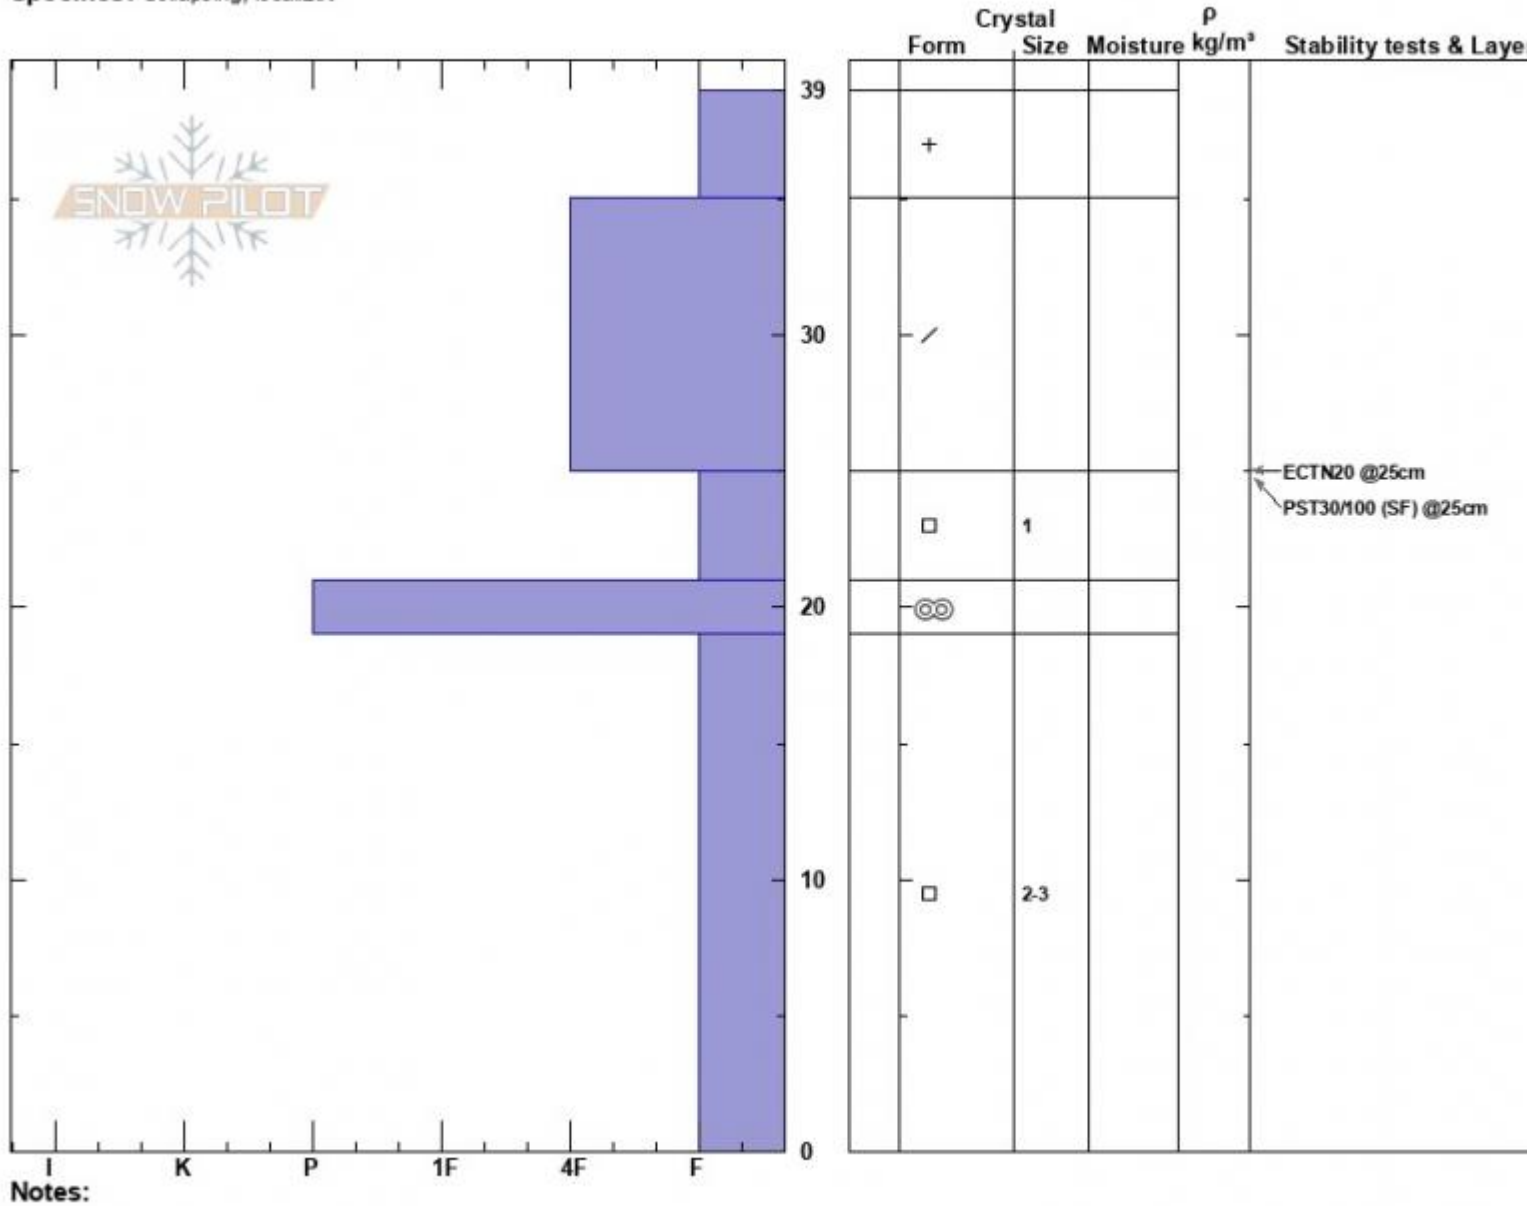

Bacon Rind South  
 Madison Range-S  
 MT  
 Elevation: 8630 ft  
 Aspect: 140°  
 Specifics: Collapsing, localizer

Haylee Darby  
 12/23/2024 - 11:15am  
 Co-ord: 44.96911N, -111.09446W  
 Slope Angle: 24°  
 Wind Loading: no

Stability:  
 Air Temperature: -2°C  
 Sky Cover: OVC  
 Precipitation: S-1  
 Wind: SW Calm

HS:39  
 PF:35  
 Layer Notes:

Notes:  
 Advisory Region  
 Southern Madison  
 Longitude  
 -111.10W  
 Latitude  
 44.96N  
 Southern Madison, 2024-12-23