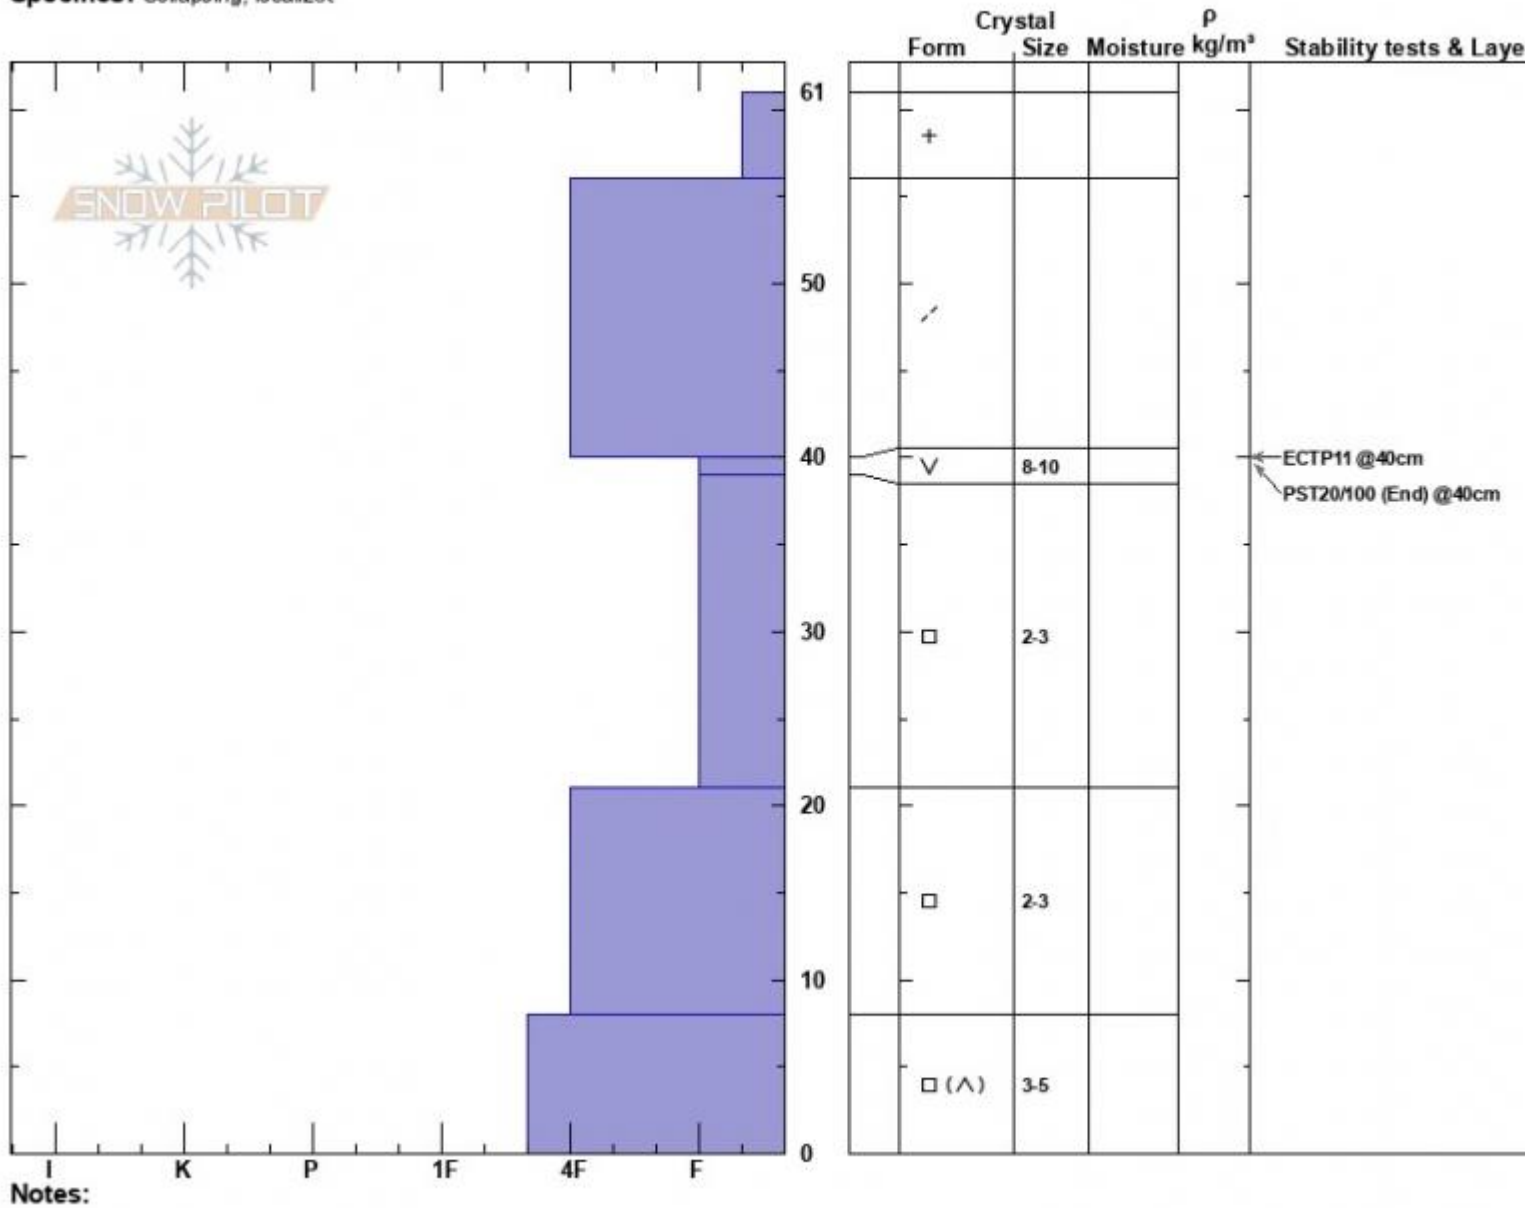

Top of the Skillet  
 Madison Range-S  
 MT  
 Elevation: 8960 ft  
 Aspect: 60°  
 Specifics: Collapsing, localizer

Haylee Darby  
 12/23/2024 - 12:15pm  
 Co-ord: 44.97176N, -111.09767W  
 Slope Angle: 26°  
 Wind Loading: no

Stability:  
 Air Temperature: -2°C  
 Sky Cover: X  
 Precipitation: NO  
 Wind: W Calm

HS:61  
 PF:55  
 PS:20  
 Layer Notes:

Advisory Region  
 Southern Madison  
 Longitude  
 -111.10W  
 Latitude  
 44.96N  
 Southern Madison, 2024-12-23