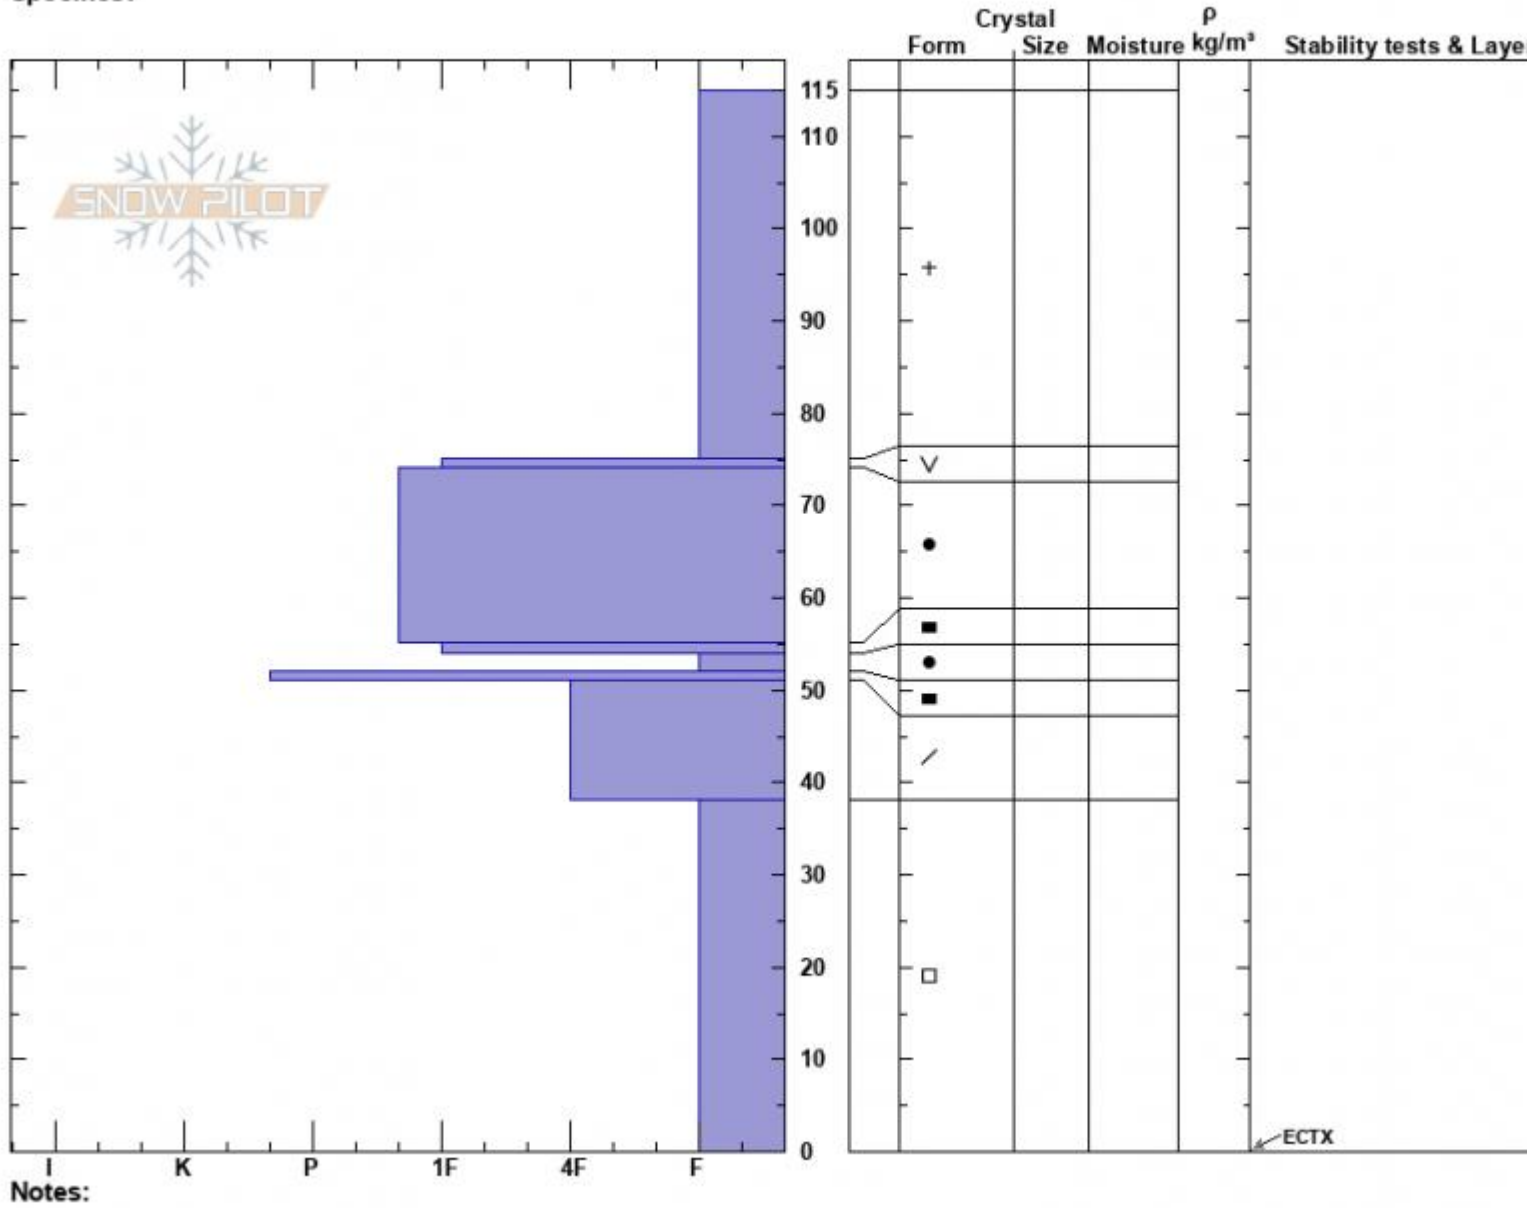

Fish Creek
 Henry Lake Mtns
 ID
 Elevation: 7600 ft
 Aspect:
 Specifics:

Jacob Allred
 12/28/2024 - 2:00pm
 Co-ord: 44.45940N, -111.15341W
 Slope Angle: 11°
 Wind Loading: no

Stability:
 Air Temperature: -6°C
 Sky Cover: OVC
 Precipitation: S-1
 Wind: SW Moderate

HS:115 Layer Notes:
 74-55cm: Problematic layer

Advisory Region
 Island Park
 Longitude
 -111.14W
 Latitude
 44.48N
 Island Park, 2024-12-28