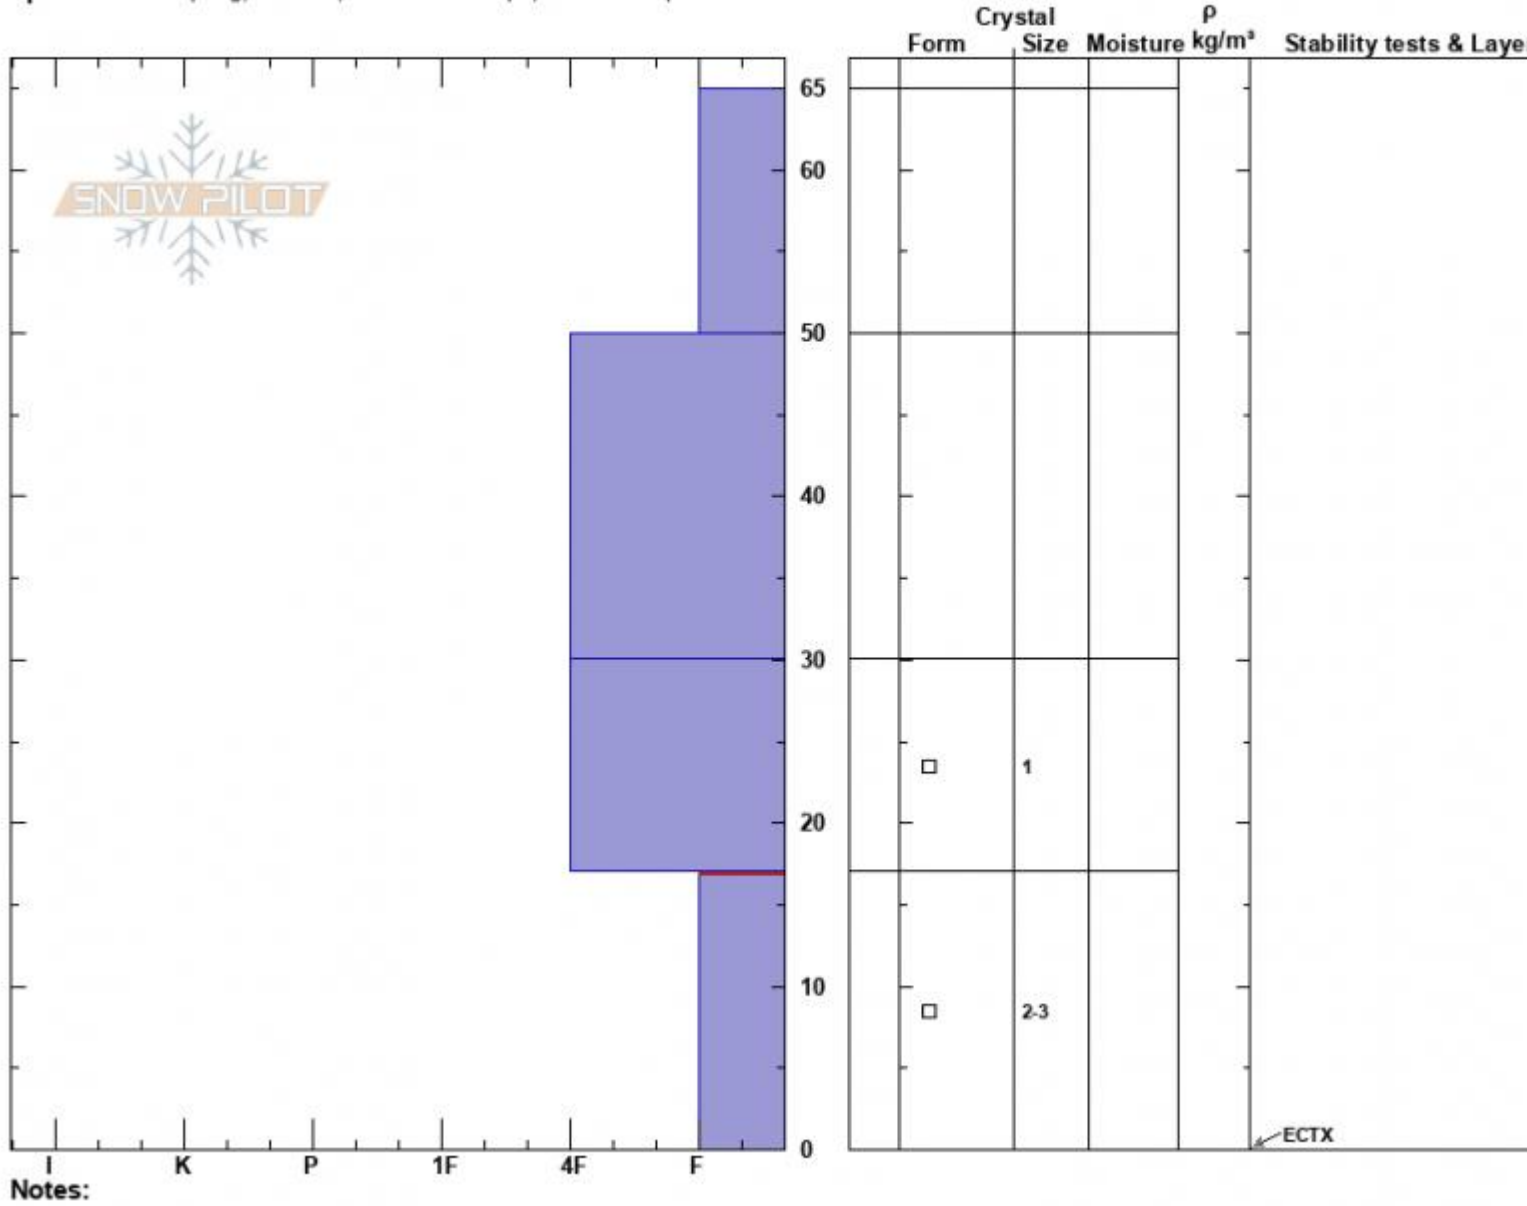

Trapper Creek Upper
 Lionhead Range
 MT
 Elevation: 9000 ft
 Aspect: 130°
 Specifics: Collapsing, localized; Ski tracks on slope; We skied slope

Ian Hoyer
 01/01/2025 - 1:00pm
 Co-ord: 44.83930N, -111.34355W
 Slope Angle: 20°
 Wind Loading: no

Stability: Poor
 Air Temperature:
 Sky Cover: OVC
 Precipitation: S-1
 Wind: Calm

HS:65
 PF:65
 PS:20
 Layer Notes:
 17.0cm: Problematic layer

Trapper Creek Upper Profile - 1 Jan 2025

Advisory Region
 Lionhead Range
 Longitude
 -111.34W
 Latitude
 44.84N