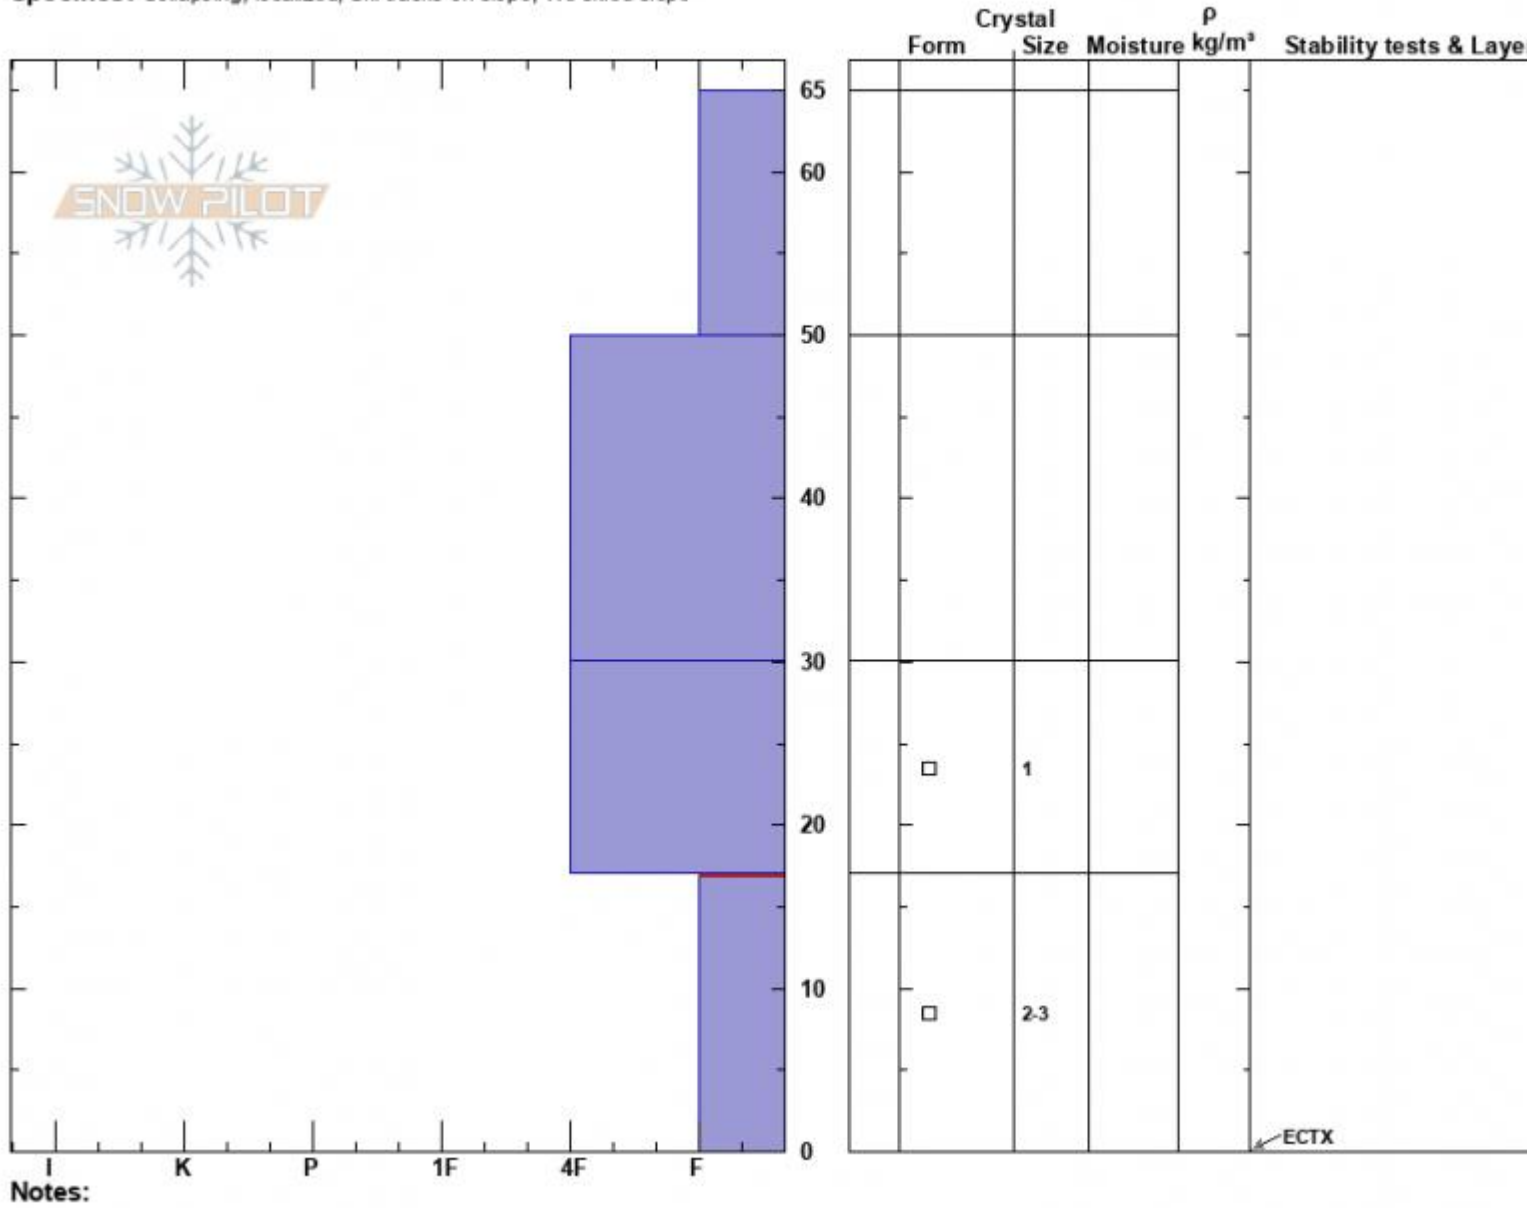

Trapper Creek Upper
 Lionhead Range
 MT
 Elevation: 9000 ft
 Aspect: 130°
 Specifics: Collapsing, localized; Ski tracks on slope; We skied slope

Ian Hoyer
 01/01/2025 - 1:00pm
 Co-ord: 44.83930N, -111.34355W
 Slope Angle: 20°
 Wind Loading: no

Stability: Poor
 Air Temperature:
 Sky Cover: OVC
 Precipitation: S-1
 Wind: Calm

HS:65
 PF:65
 PS:20
 Layer Notes:
 17.0cm: Problematic layer

Trapper Creek Upper Profile - 1 Jan 2025

Advisory Region
 Lionhead Range
 Longitude
 -111.34W
 Latitude
 44.84N