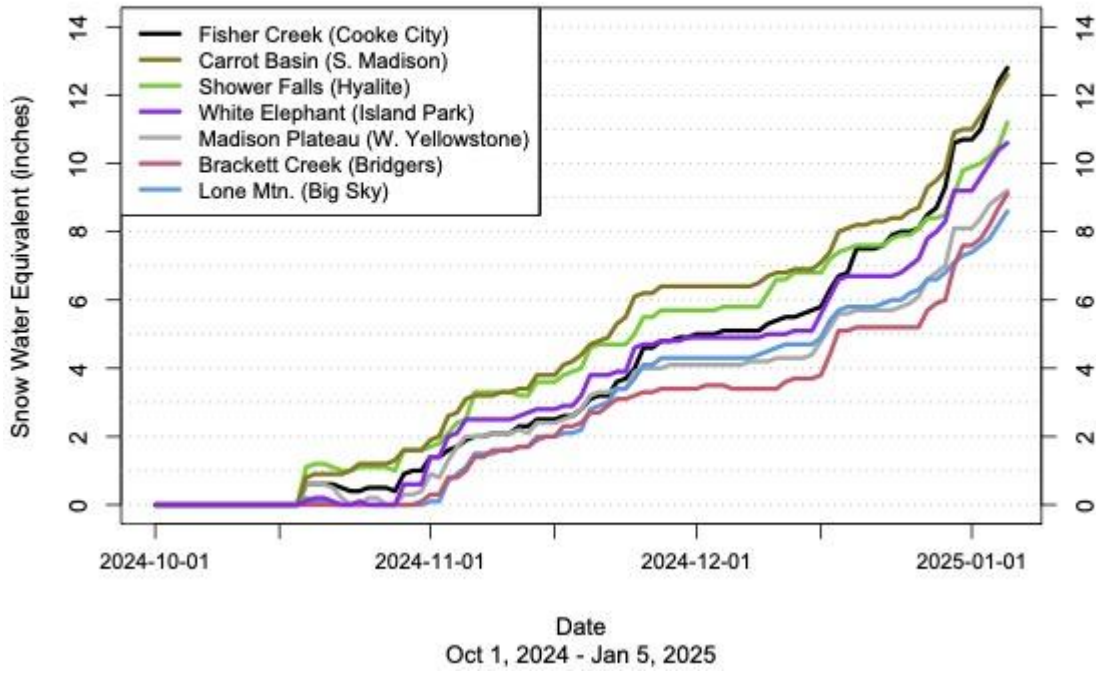

### Snow Water Equivalent at SNOTEL sites in GNFAC area

No Region, 2025-01-06