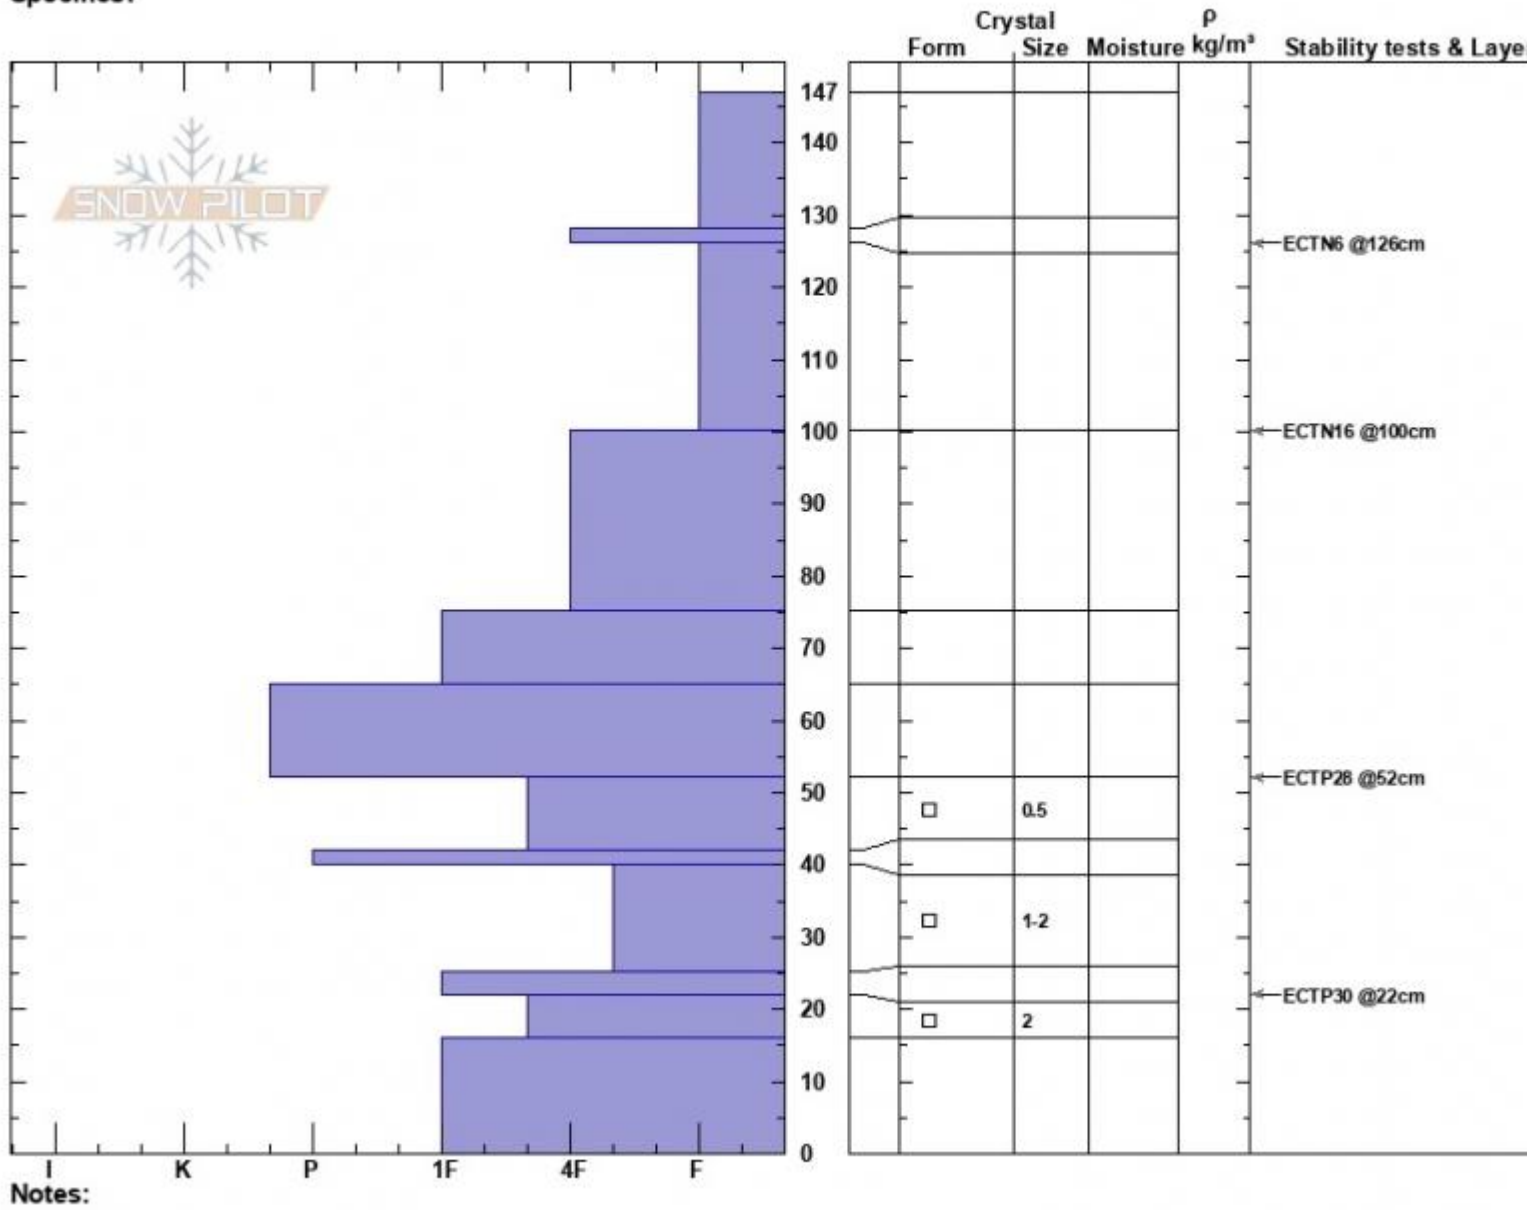

Blackmore E Bowl
 Gallatin Range-N
 MT
 Elevation: 9185 ft
 Aspect: 62°
 Specifics:

Haylee Darby
 01/09/2025 - 1:45pm
 Co-ord: 45.44251N, -110.99634W
 Slope Angle: 32°
 Wind Loading:

Stability:
 Air Temperature: -2°C
 Sky Cover: CLR
 Precipitation: NO
 Wind: W Calm

HS:147 Layer Notes:

Snowpit profile from Mt Blackmore, NE facing, 9185', HS almost 5 ft

Advisory Region
 Northern Gallatin
 Longitude
 -111.00W

Latitude

45.44N

Northern Gallatin, 2025-01-09