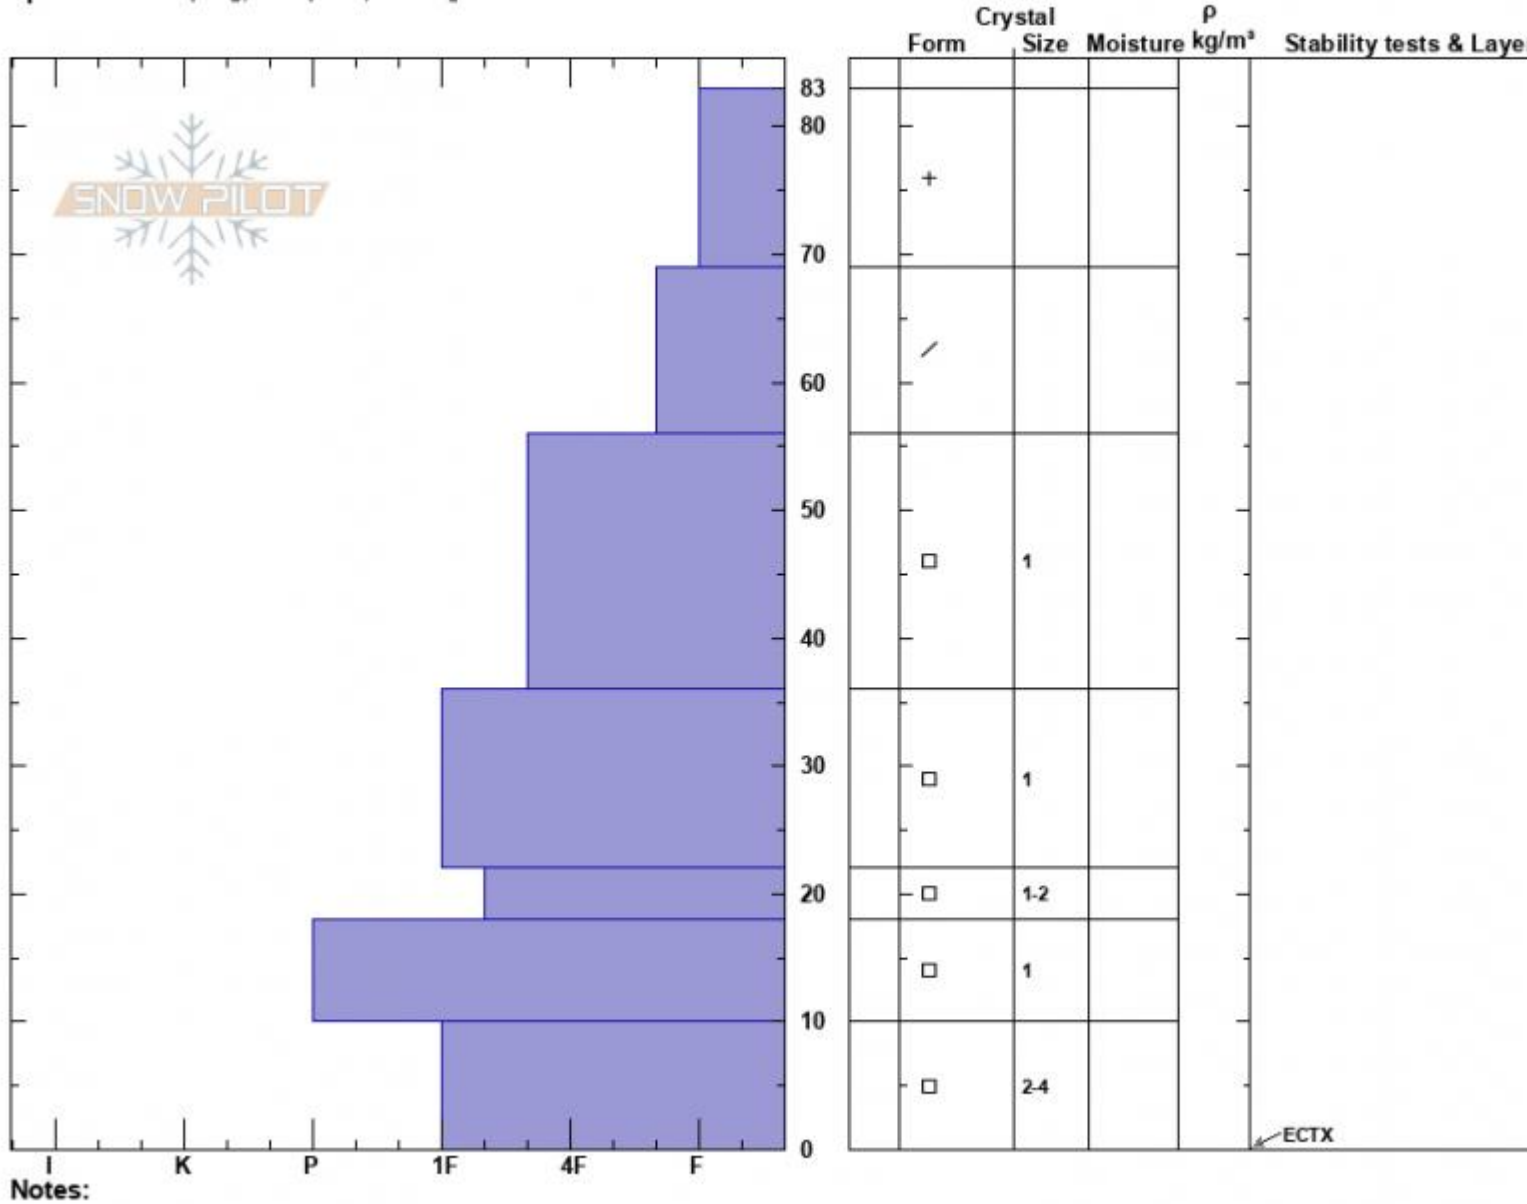

Bacon Rind South  
Madison Range-S  
MT

Elevation: 8665 ft  
Aspect: 144°

Specifics: Collapsing, widespread, Cracking

Haylee Darby  
01/13/2025 - 12:00pm  
Co-ord: 44.96908N, -111.09440W  
Slope Angle: 18°  
Wind Loading: no

Stability:  
Air Temperature: -11°C  
Sky Cover: OVC  
Precipitation: S-1  
Wind: W Calm

Layer Notes:

Advisory Region  
Southern Madison  
Longitude  
-111.10W  
Latitude  
44.96N  
Southern Madison, 2025-01-13