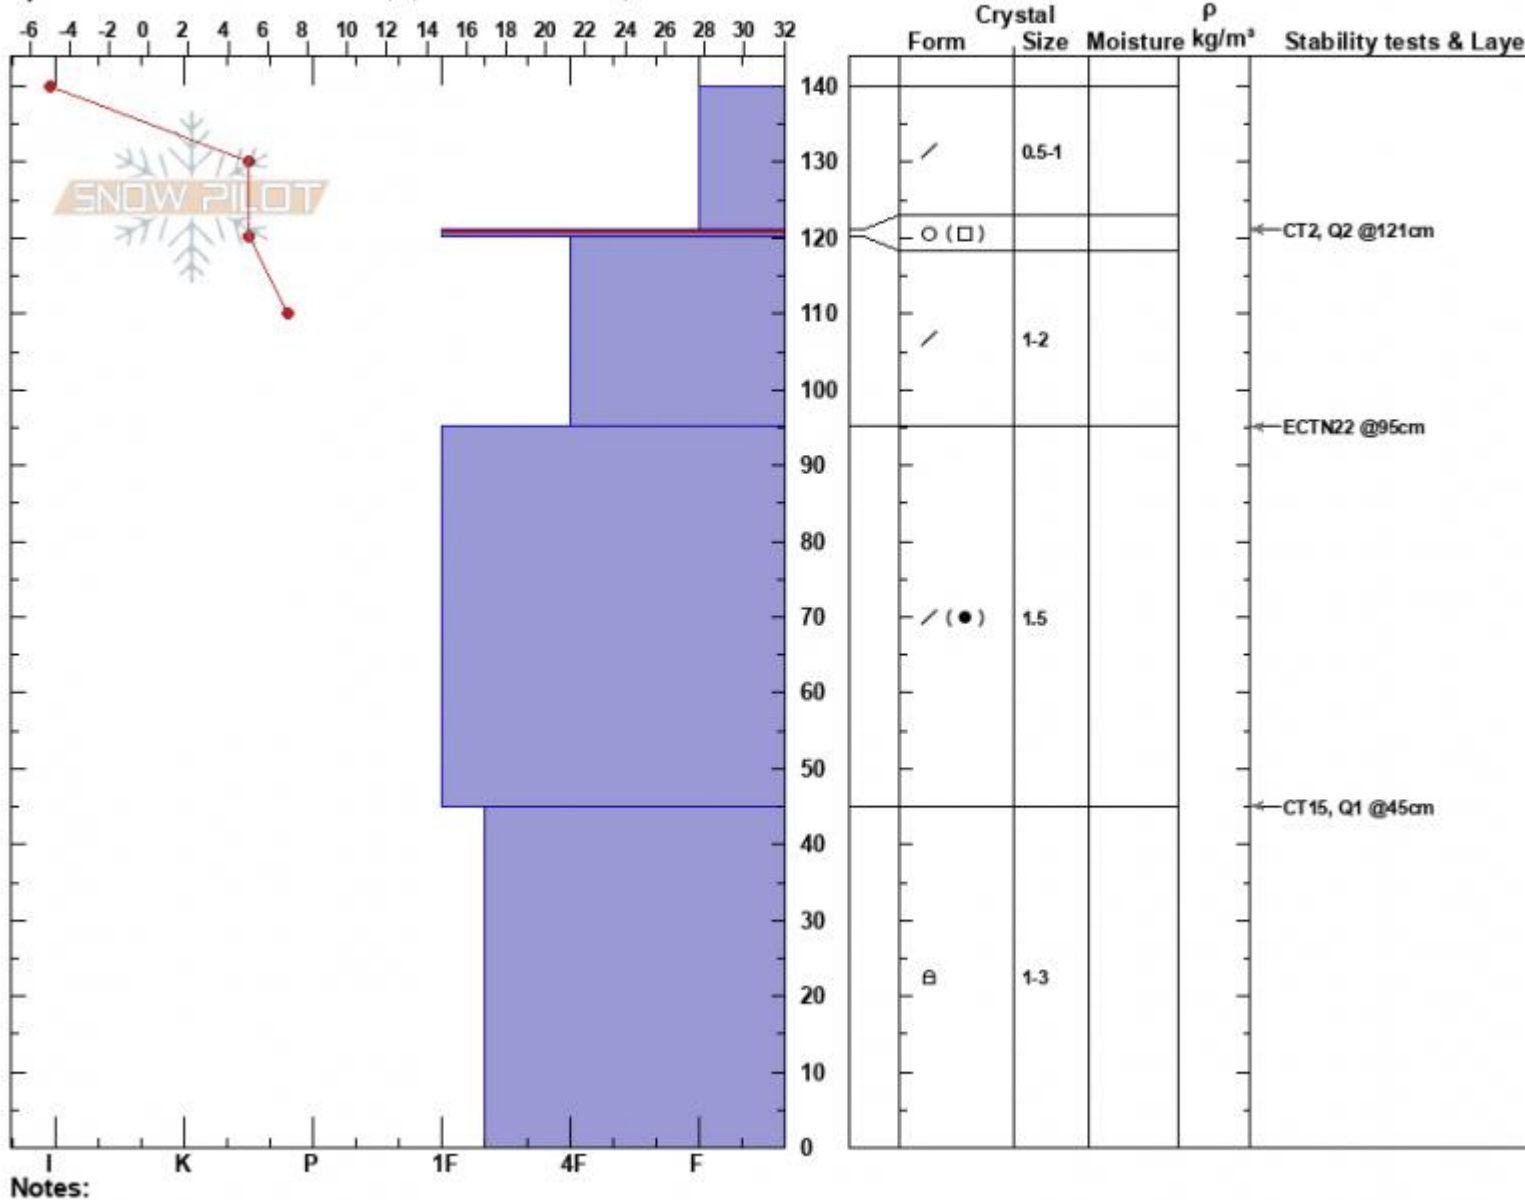

Pit Practice
 Gallatin Range-N
 MT
 Elevation: 6915 ft
 Aspect: E
 Specifics: Snowmobile tracks on slope; We snowmobiled slope

Isaac Freeland
 01/18/2025 - 4:05pm
 Co-ord: 45.49580N, -111.10465W
 Slope Angle: 27°
 Wind Loading: no

Stability: Very Good
 Air Temperature: -7°F
 Sky Cover: BKN
 Precipitation: NO
 Wind: Light Breeze

HS:140
 PF:90
 Layer Notes: 121-120cm:Problematic layer

Advisory Region
 Northern Gallatin
 Longitude
 -111.11W
 Latitude
 45.50N
 Northern Gallatin, 2025-01-18