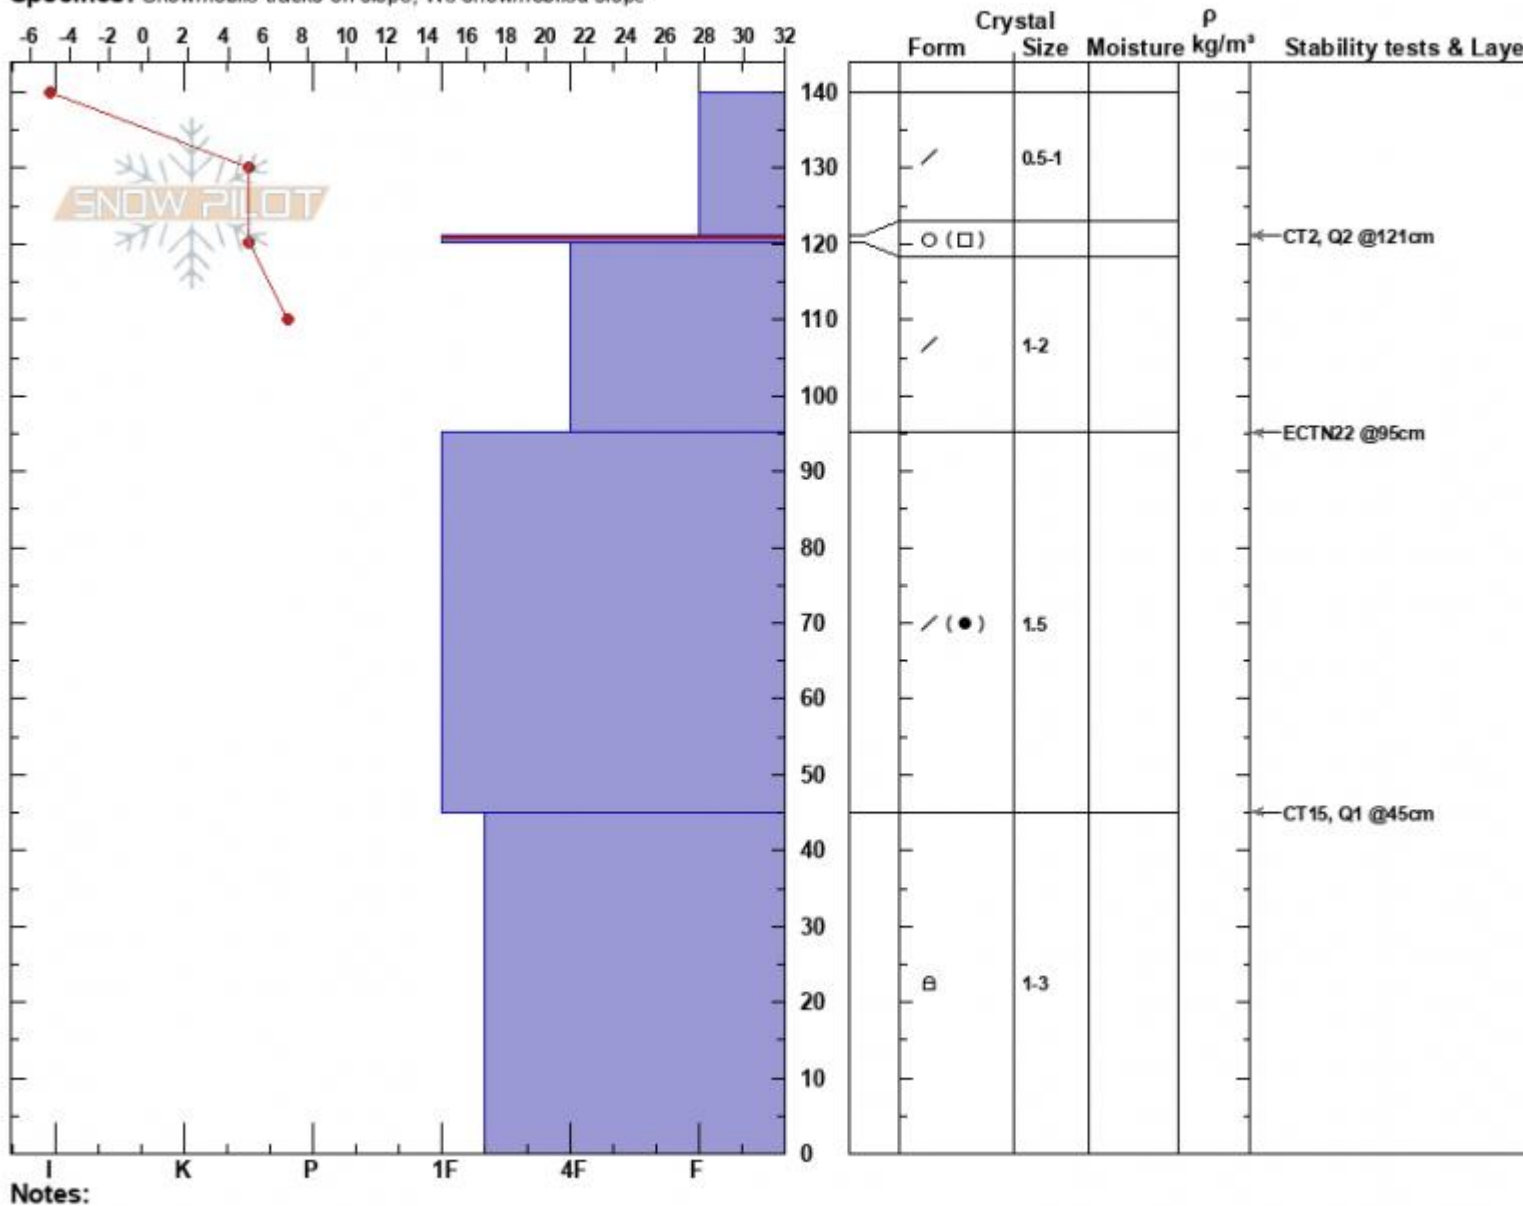

Pit Practice
 Gallatin Range-N
 MT
 Elevation: 6915 ft
 Aspect: E
 Specifics: Snowmobile tracks on slope; We snowmobiled slope

Isaac Freeland
 01/18/2025 - 4:05pm
 Co-ord: 45.49580N, -111.10465W
 Slope Angle: 27°
 Wind Loading: no

Stability: Very Good
 Air Temperature: -7°F
 Sky Cover: BKN
 Precipitation: NO
 Wind: Light Breeze

HS:140
 PF:90
 Layer Notes: 121-120cm: Problematic layer

Advisory Region
 Northern Gallatin
 Longitude
 -111.11W
 Latitude
 45.50N
 Northern Gallatin, 2025-01-18