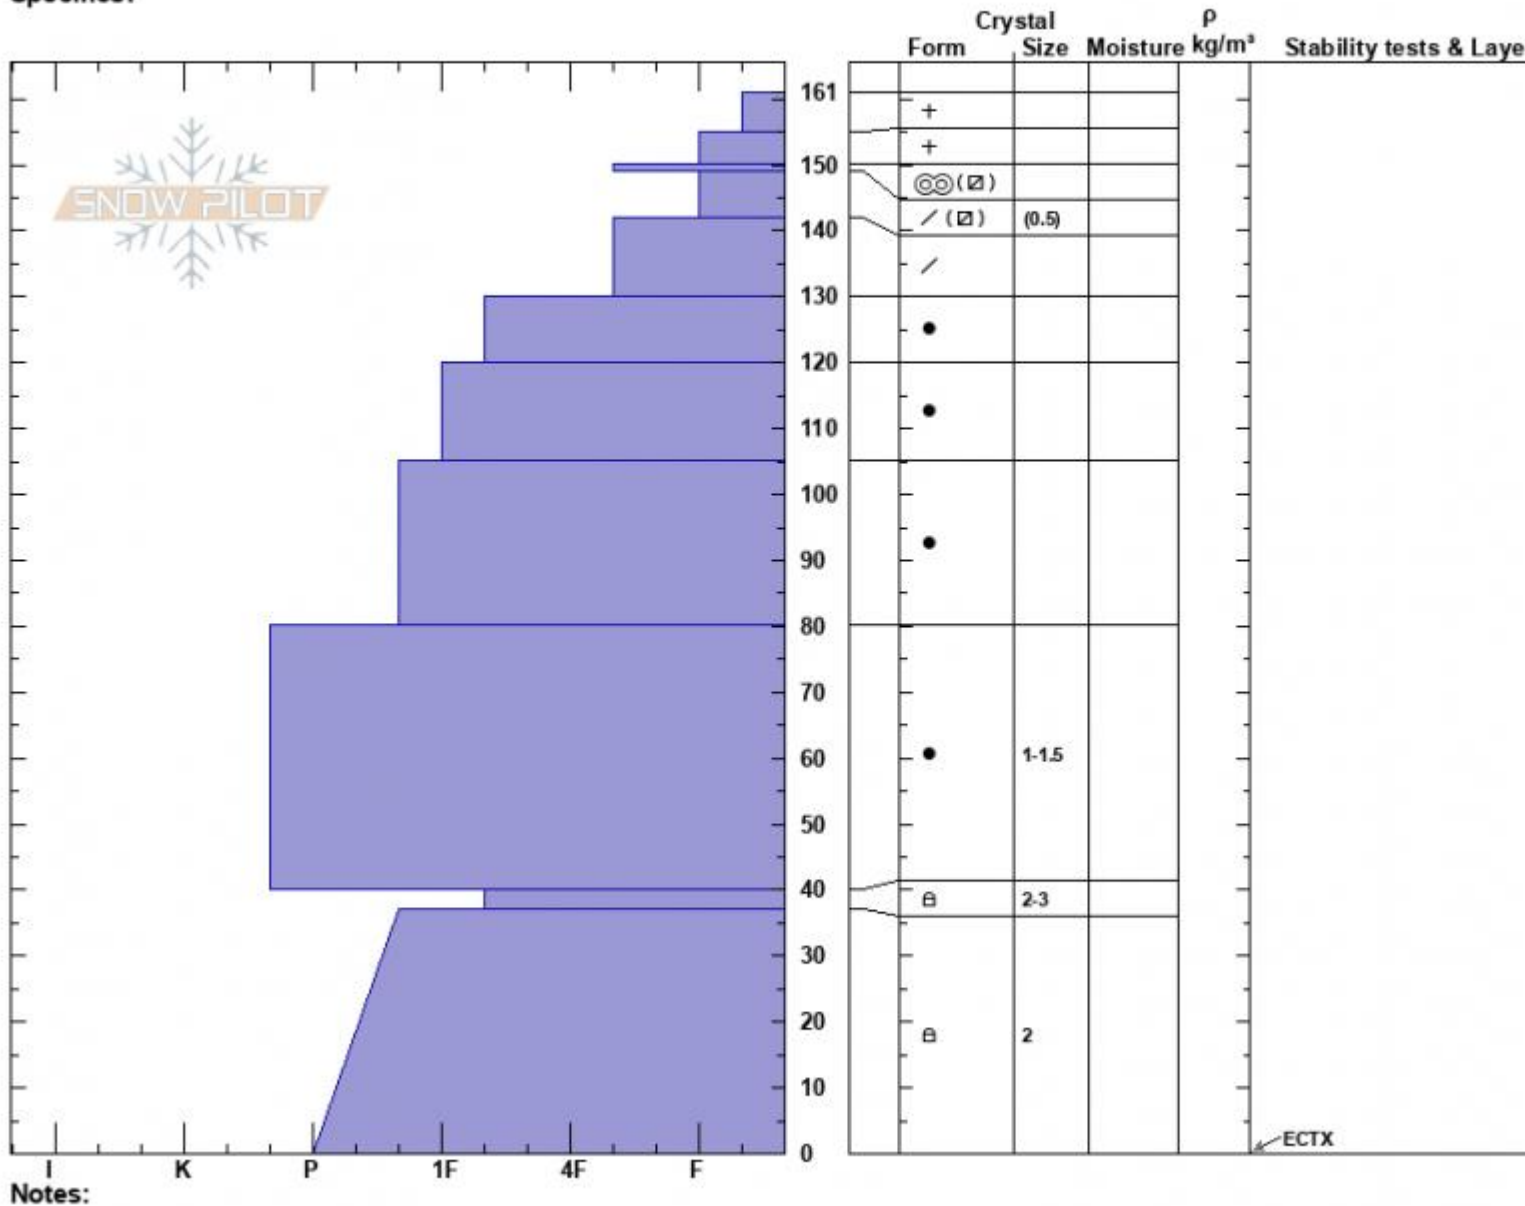

Refrigerator Chutes  
 Bridger Range  
 MT  
 Elevation: 8323 ft  
 Aspect: 2°  
 Specifics:

Haylee Darby  
 01/19/2025 - 11:50am  
 Co-ord: 45.82880N, -110.93216W  
 Slope Angle: 25°  
 Wind Loading: no

Stability:  
 Air Temperature: -14°C  
 Sky Cover: OVC  
 Precipitation: S1  
 Wind: W Calm

HS:161 Layer Notes:

Advisory Region  
 Bridger Range  
 Longitude  
 -110.93W  
 Latitude  
 45.83N  
 Bridger Range, 2025-01-19