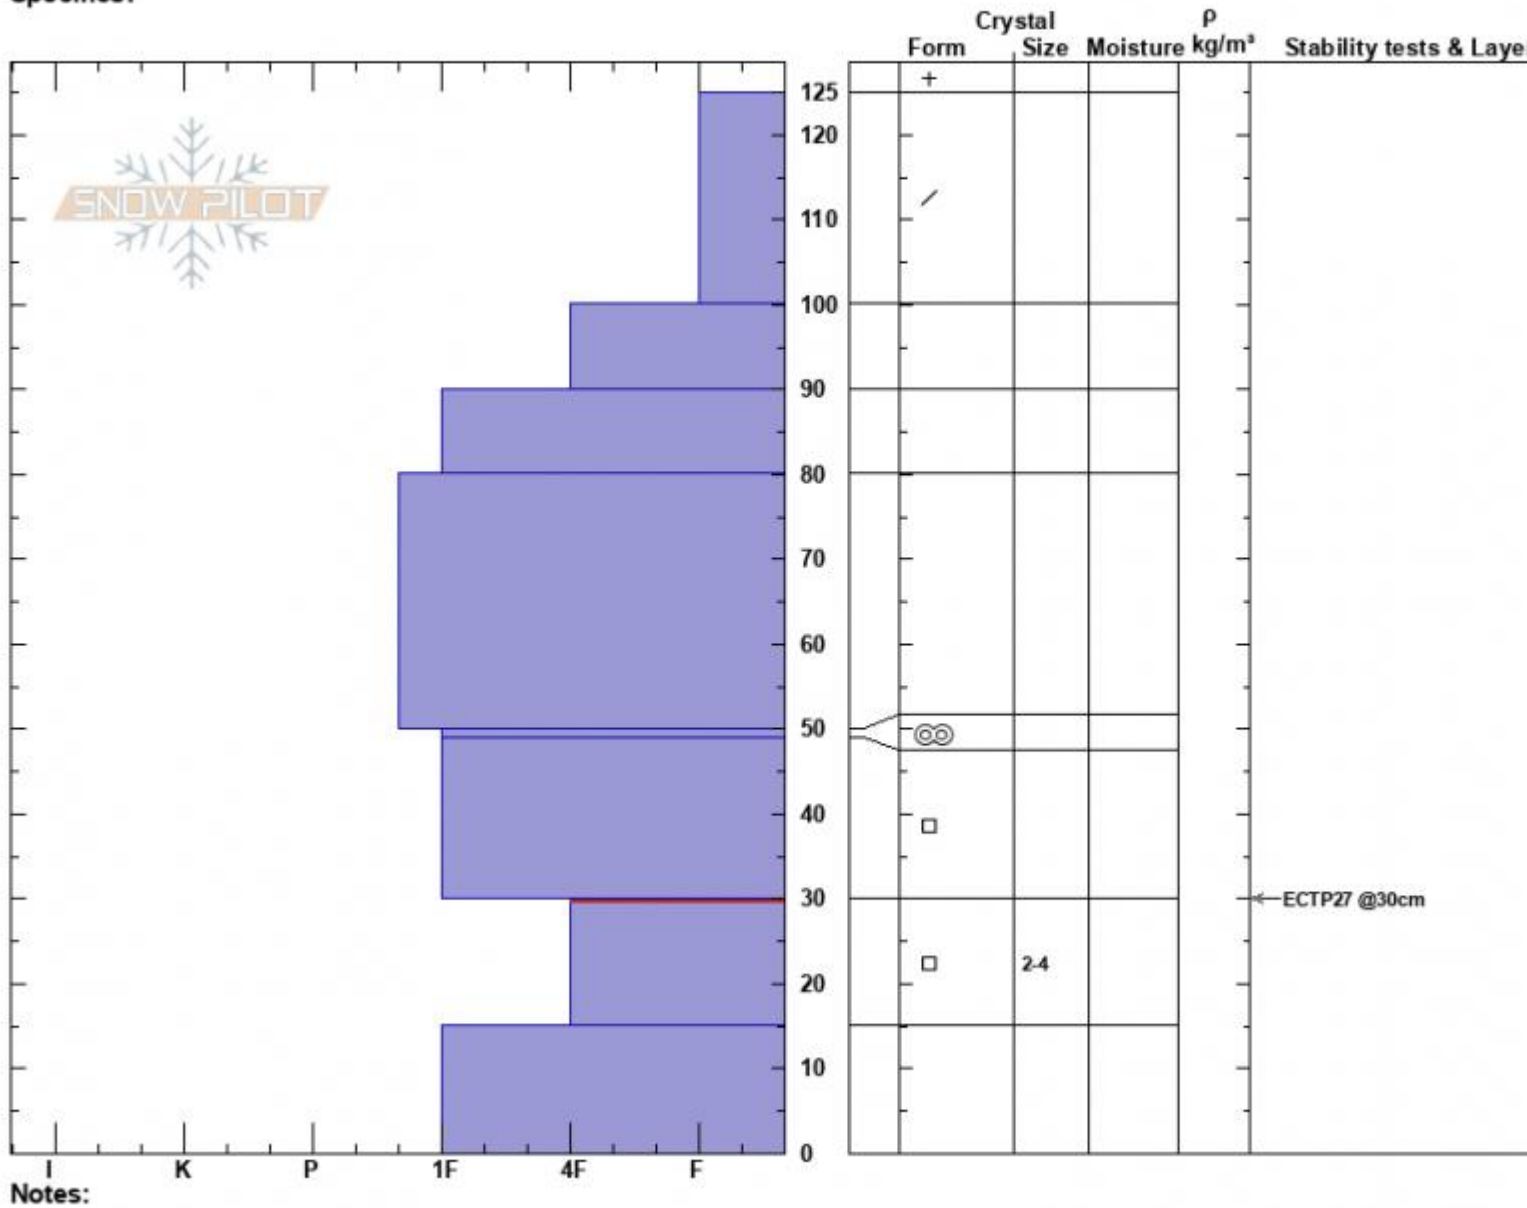

Ski Hill
 Lionhead Range
 MT
 Elevation: 8000 ft
 Aspect: 60°
 Specifics:

Dave Zinn
 01/23/2025 - 1:30pm
 Co-ord: 44.70254N, -111.29600W
 Slope Angle: 30°
 Wind Loading: no

Stability: Fair
 Air Temperature:
 Sky Cover: OVC
 Precipitation: NO
 Wind: NE Light Breeze

HS:125 Layer Notes:
 PF:30 30-15cm:Problematic layer

Notes:
 Advisory Region
 Lionhead Range
 Longitude
 -111.29W
 Latitude
 44.70N
 Lionhead Range, 2025-01-23