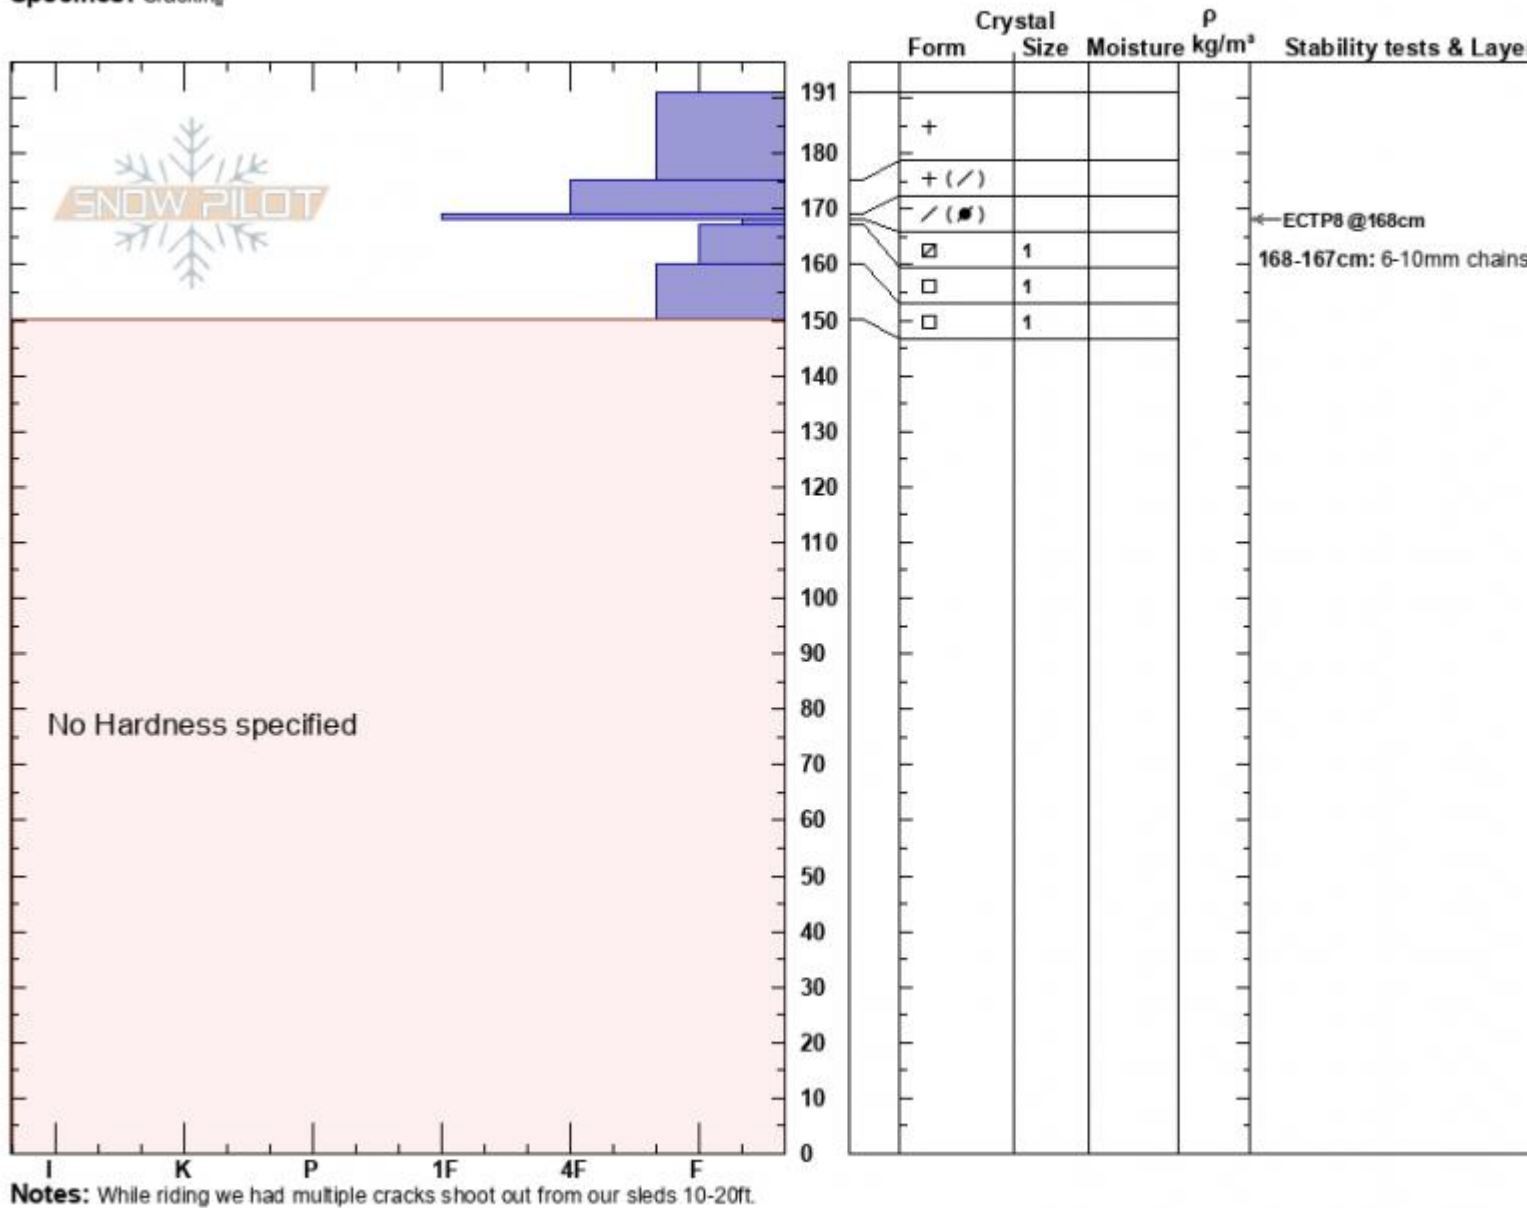

Carrot Basin
 Madison Range-S
 MT
 Elevation: 9169 ft
 Aspect: 50°
 Specifics: Cracking

Alex Marienthal
 02/02/2025 - 11:37am
 Co-ord: 44.95843N, -111.32835W
 Slope Angle: 32°
 Wind Loading: yes

Stability: Poor
 Air Temperature:
 Sky Cover: OVC
 Precipitation: S1
 Wind: SW Moderate

HS:191 **Layer Notes:**
 168-167cm: 6-10mm chains of 1
 168-167cm: Problematic layer

Advisory Region
 Southern Madison
 Longitude
 -111.27W
 Latitude
 45.06N
 Southern Madison, 2025-02-02