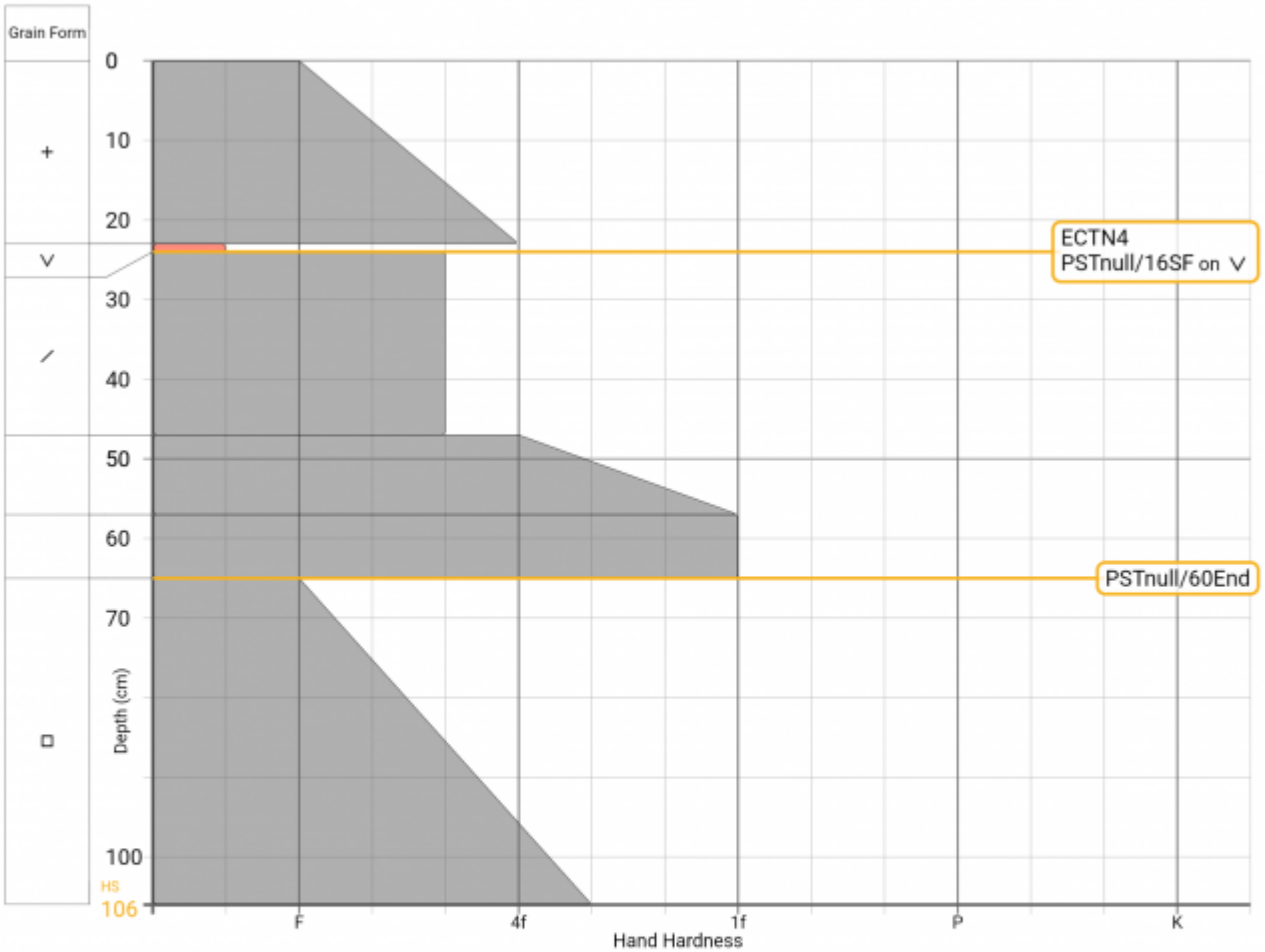

Profile Name: --

**General**

🕒 Date: 2025-02-02 10:31:24.000  
👤 Observer: **Matt Zia**  
🏠 Org: **Montana Mountaineering Association**

**Location**

📍 Elevation: **7283ft**  
❄️ Aspect: **E**  
📐 Slope: **14°**  
📍 Lat/Lng: **44.8978,-111.0673**

**Weather**

🌡️ Air Temperature: --  
☁️ Sky Cover: **Overcast**  
❄️ Precipitation: **Snow <0.5cm/hr**  
🌬️ Wind: **Light, SW**  
👉 Blowing Snow: **No Transport**

**Snow Conditions**

📏 Total Snow Depth (HS): **106cm**  
❄️ Surface Grain: **Precipitation Particles**  
👉 Foot Pen: **41cm**  
👉 Ski Pen: **20cm**

Notes:

MANUAL SNOW PROFILE

Advisory Region  
Southern Madison  
Longitude  
-111.06W

Latitude

44.89N

Southern Madison, 2025-02-02