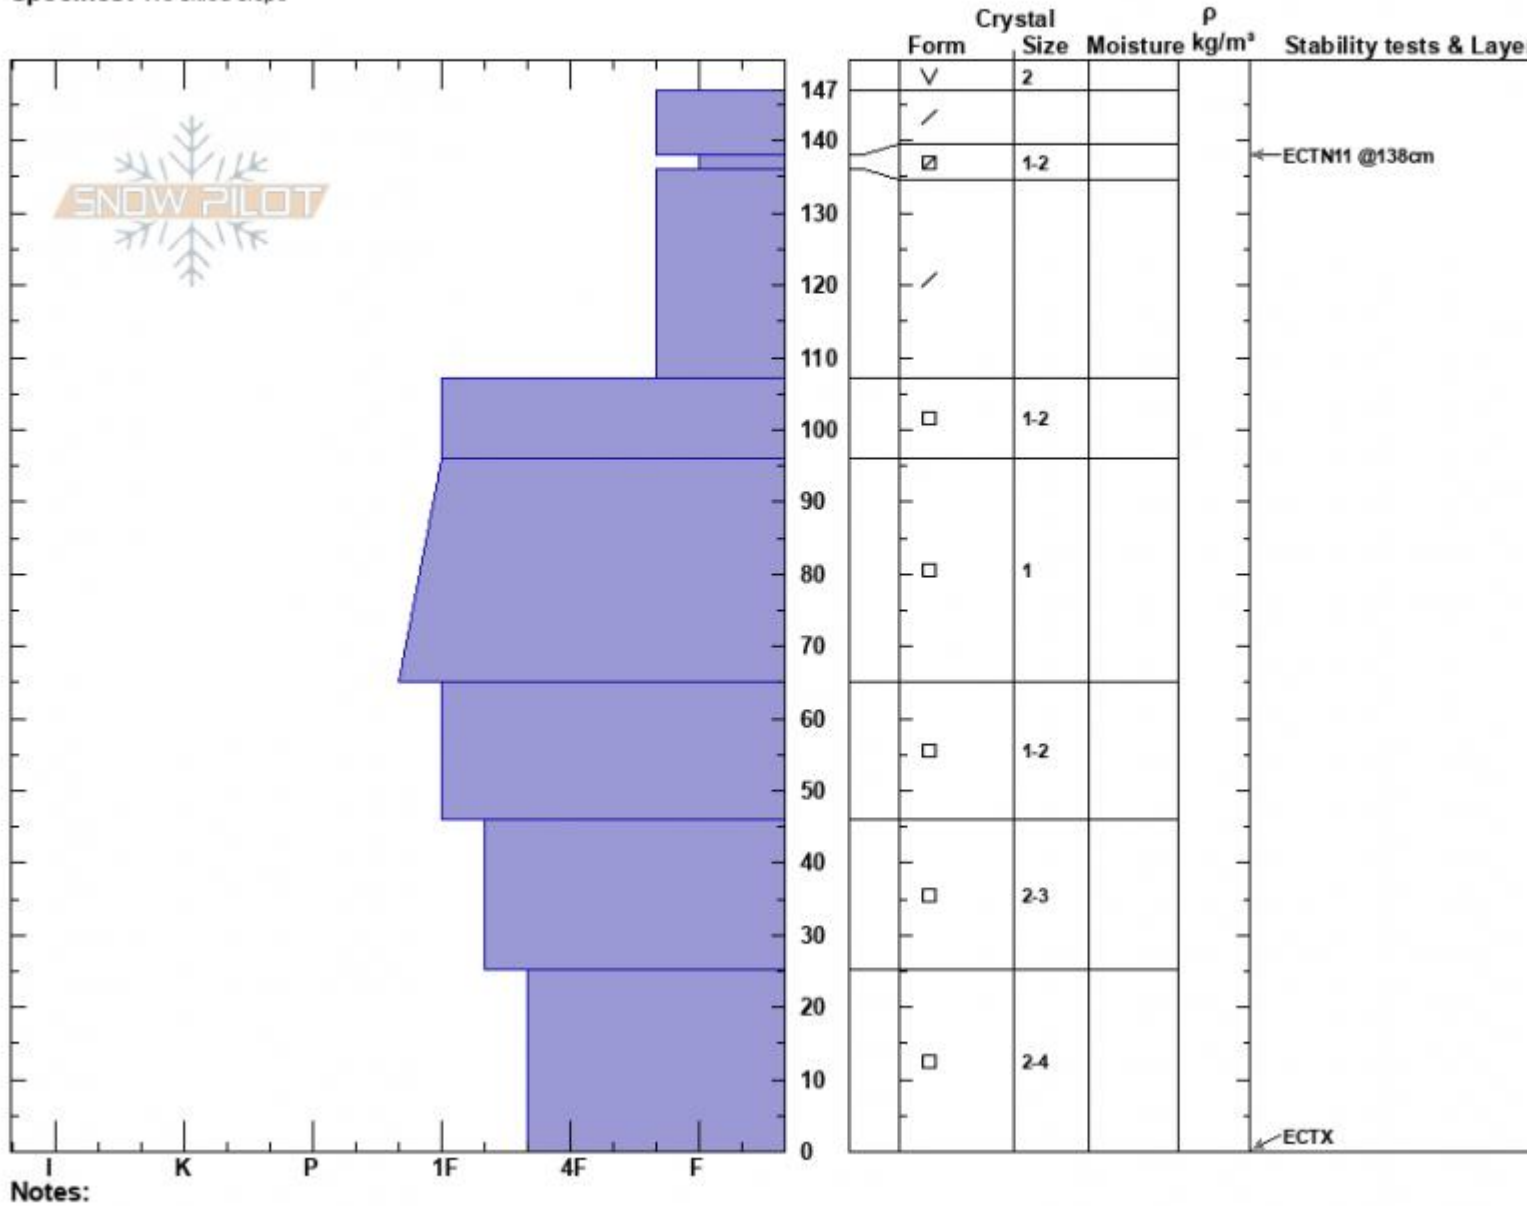

West Woody
 Cooke City
 MT
 Elevation: 9885 ft
 Aspect: 280°
 Specifics: We skied slope

Dave Zinn
 01/27/2025 - 11:00am
 Co-ord: 44.98302N, -109.92467W
 Slope Angle: 30°
 Wind Loading: no

Stability: Good
 Air Temperature:
 Sky Cover: CLR
 Precipitation: NO
 Wind: N Light Breeze

HS:147
 PF:50
 Layer Notes:

Advisory Region
 Cooke City
 Longitude
 -109.92W
 Latitude
 44.97N
 Cooke City, 2025-01-27