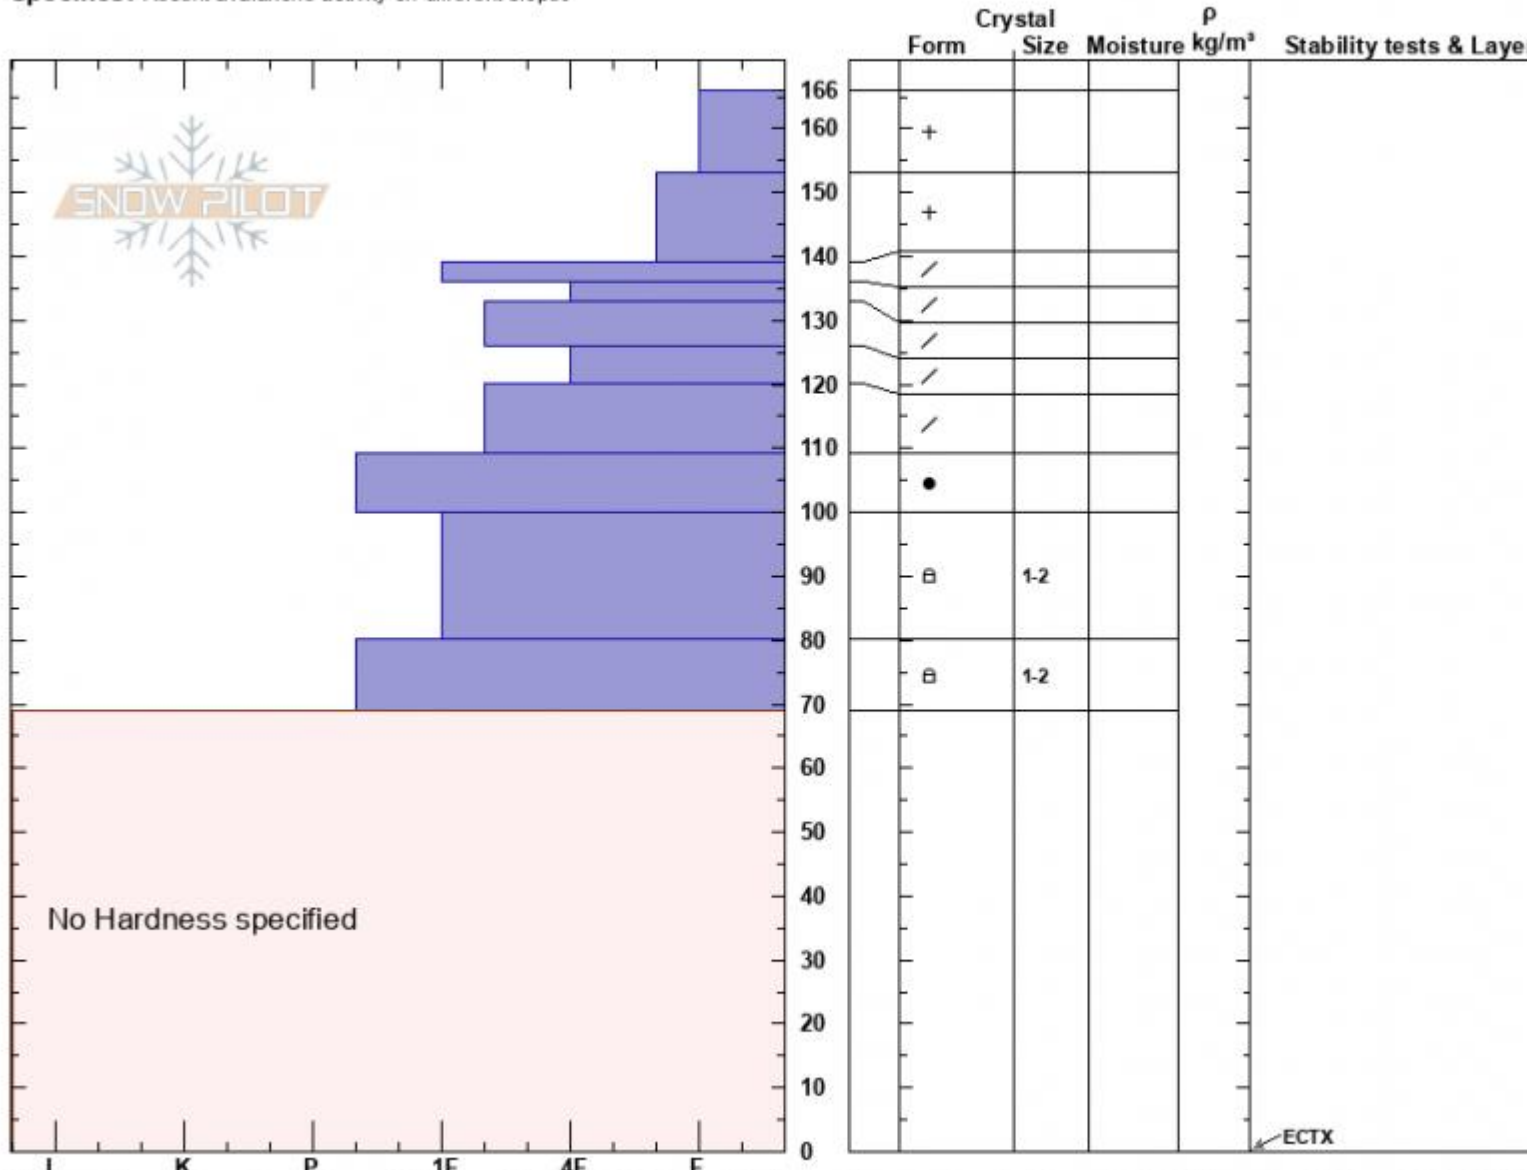

Mt. Abundance, S.shldr  
 Cooke City  
 MT  
 Elevation: 9251 ft  
 Aspect: 170°  
 Specifics: Recent avalanche activity on different slopes

Alex Marienthal  
 02/09/2025 - 12:25pm  
 Co-ord: 45.06501N, -110.01150W  
 Slope Angle: 15°  
 Wind Loading: no

Stability:  
 Air Temperature:  
 Sky Cover: SCT  
 Precipitation: NO  
 Wind: W Moderate

HS:166  
 PF:60  
 Layer Notes: 153-139cm:Problematic layer

Notes: We saw natural wind slabs on Wolverine, R1-D1.5, 8-12" deep x 50' wide, and two snowboarders triggered wind slabs on Scotch Bonnet, R1-D2, 12"

Advisory Region  
 Cooke City  
 Longitude  
 -109.95W

Latitude

45.07N

Cooke City, 2025-02-10